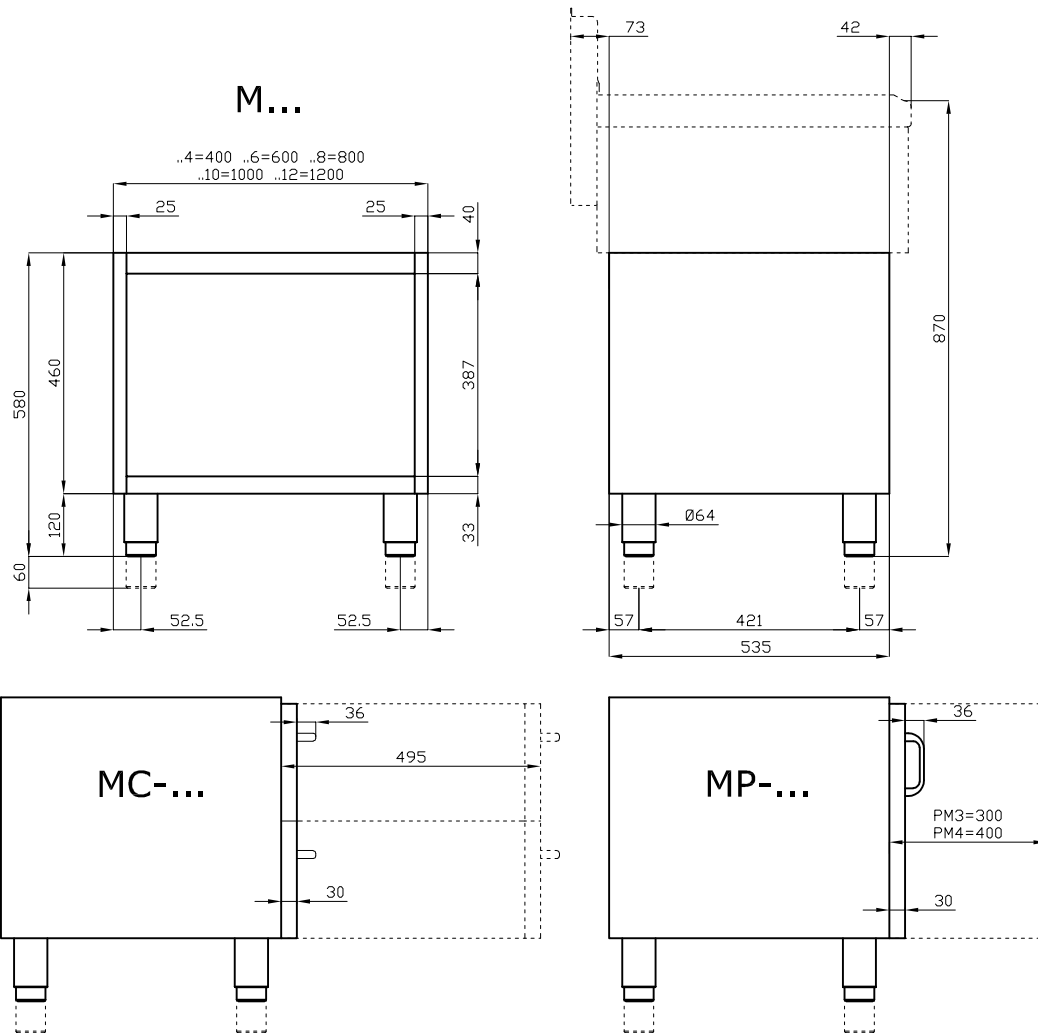

M-8

65 MAGICPROF STAND

Open stand

Construction - Fabricated using CrNi 18/10 AISI 304 grade Stainless Steel Scotch-Brite Satin polish Finish, rounded edges. Model - Professional Stand and Worktop Units. Fittings - Appliance is supplied with adjustable feet.

ITALIAN CULINARY ART

The pictures are purely representative. The manufacturer reserves the right to modify the technical data and models without previous notice.

M-8

65 MAGICPROF STAND

A	Data plate				
---	------------	--	--	--	--

MODEL: M-8
 DIMENSIONS: cm. 80x 53,5x 58h

kg: 22
 m³: 0.314
 mm: 830x600x630

BUY LOTUS BUY ITALY

The pictures are purely representative. The manufacturer reserves the right to modify the technical data and models without previous notice.