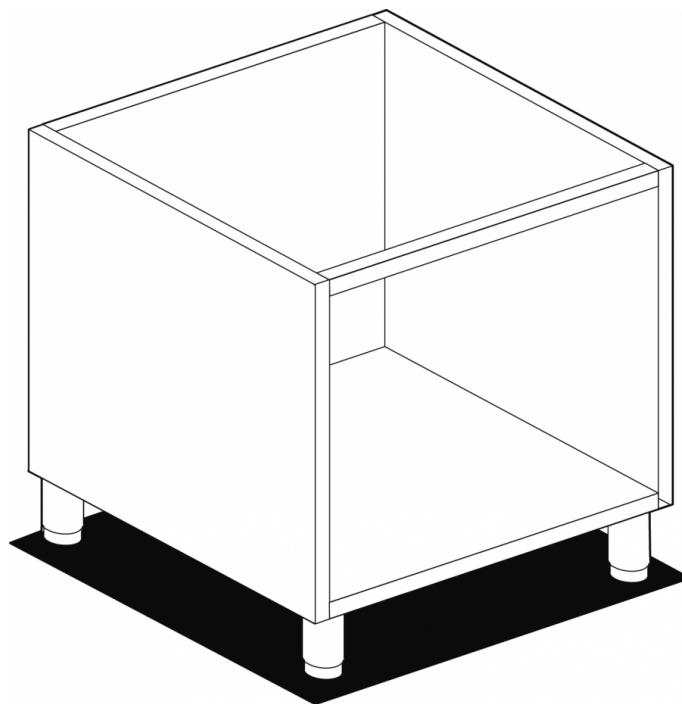

M-8

65 MAGICPROF STAND

Open stand

Construction - Fabricated using CrNi 18/10 AISI 304 grade Stainless Steel Scotch-Brite Satin polish Finish, rounded edges. Model - Professional Stand and Worktop Units. Fittings - Appliance is supplied with adjustable feet.

ITALIAN CULINARY ART

The pictures are purely representative. The manufacturer reserves the right to modify the technical data and models without previous notice.

M-8

65 MAGICPROF STAND

A	Data plate				
---	------------	--	--	--	--

MODEL: M-8
 DIMENSIONS: cm. 80x 53,5x 58h

kg: 22
 m³: 0.314
 mm: 830x600x630

BUY LOTUS BUY ITALY

The pictures are purely representative. The manufacturer reserves the right to modify the technical data and models without previous notice.