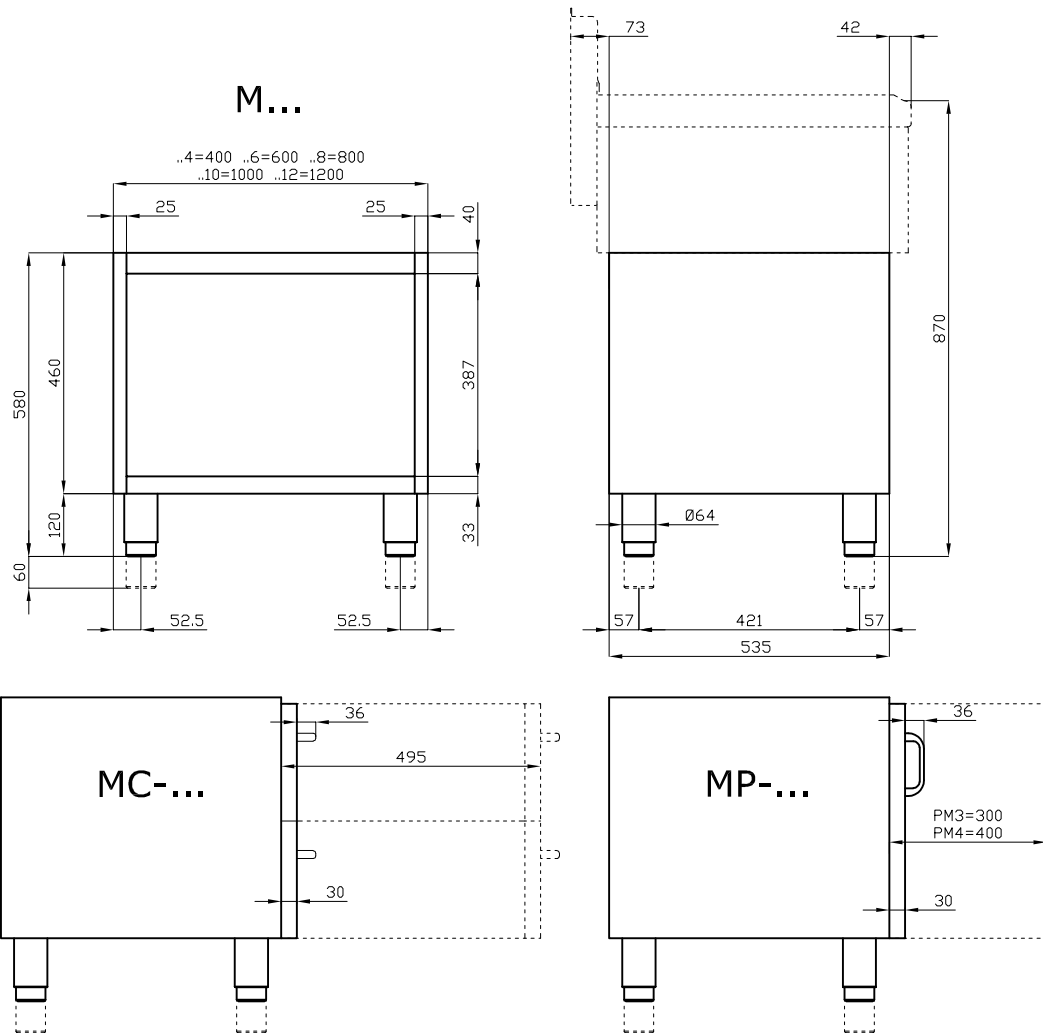

## 65 MAGICPROF STAND

Open stand

Construction - Fabricated using CrNi 18/10 AISI 304 grade Stainless Steel Scotch-Brite Satin polish Finish, rounded edges. Model - Professional Stand and Worktop Units. Fittings - Appliance is supplied with adjustable feet.

## 65 MAGICPROF STAND

A	Data plate				
---	------------	--	--	--	--

MODEL: M-4  
DIMENSIONS: cm. 40x 53,5x 58h

kg: 15  
m<sup>3</sup>: 0.163  
mm: 430x600x630

BUY LOTUS BUY ITALY

The pictures are purely representative. The manufacturer reserves the right to modify the technical data and models without previous notice.