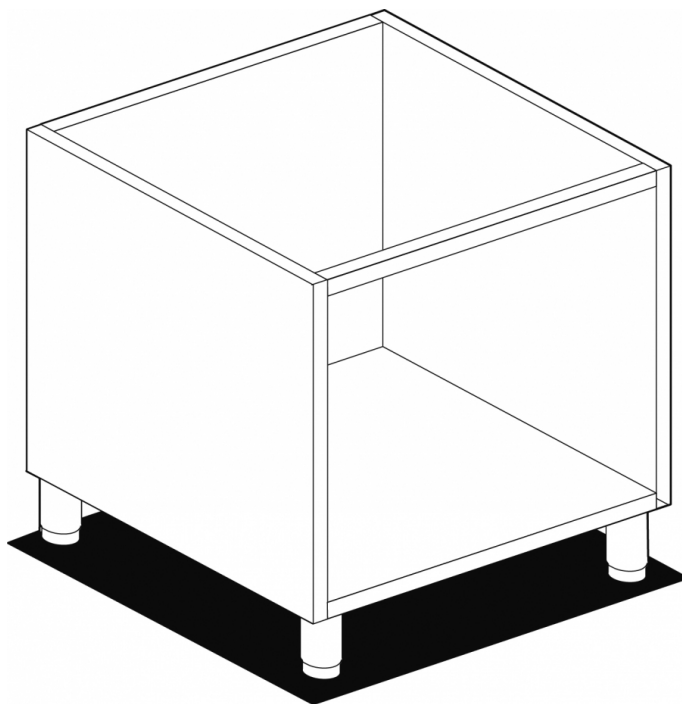

## 65 MAGICPROF STAND

Open stand

Construction - Fabricated using CrNi 18/10 AISI 304 grade Stainless Steel Scotch-Brite Satin polish Finish, rounded edges. Model - Professional Stand and Worktop Units. Fittings - Appliance is supplied with adjustable feet.

## 65 MAGICPROF STAND

A	Data plate				
---	------------	--	--	--	--

MODEL: M-4  
DIMENSIONS: cm. 40x 53,5x 58h

kg: 15  
m<sup>3</sup>: 0.163  
mm: 430x600x630

BUY LOTUS BUY ITALY

The pictures are purely representative. The manufacturer reserves the right to modify the technical data and models without previous notice.