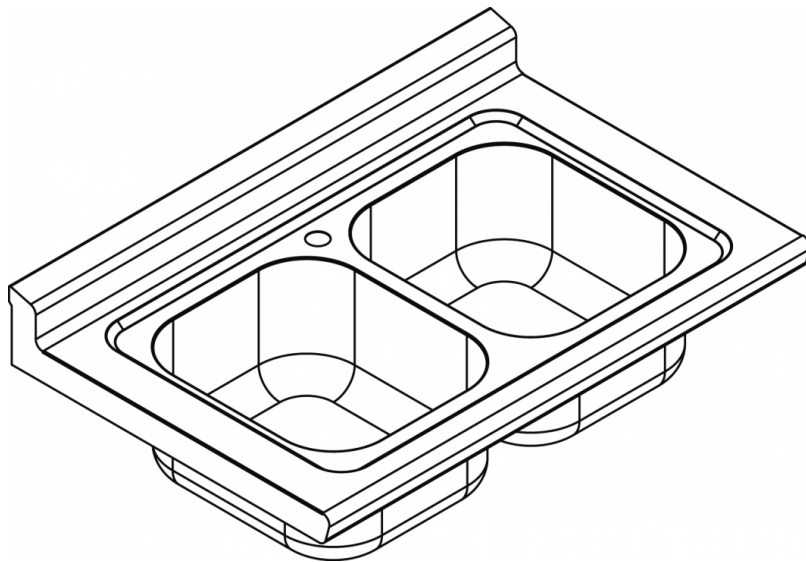

## SHINE KITCHEN SINK UNIT

2 BOWLS cm.34x39x19,5h

ITALIAN CULINARY ART

The pictures are purely representative. The manufacturer reserves the right to modify the technical data and models without previous notice.

A	Data plate				
---	------------	--	--	--	--

MODEL:

L/692

DIMENSIONS:

cm. 90x 60x 5h

kg: 18.5  
m<sup>3</sup>: 0.217  
mm: 980x650x340

BUY LOTUS BUY ITALY

The pictures are purely representative. The manufacturer reserves the right to modify the technical data and models without previous notice.