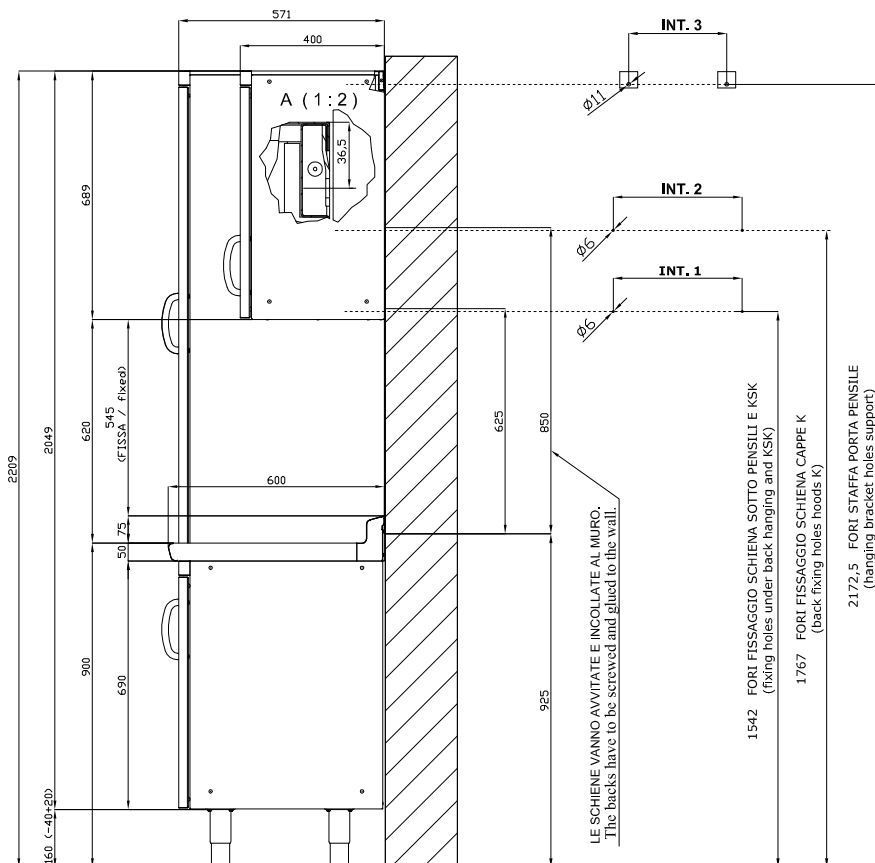

## SHINE KITCHEN SINK UNIT

Tabella						
MOD. SP	INT 1	INT 2		MOD. PP	INT 3	
SP/630	276		-	PP-630 SX/DX	190	
SP/640	376		-	PP-640 SX/DX	290	
SP/645	426		-	PP-645 SX/DX	340	
SP/650	476		-	PP-650 SX/DX	390	
SP/670	676		-	PP-660/PPS-660	490	
SP/6105	1026		-	PP-670	590	
SP/6110	1076		-	PP-680	690	
SP/6125	1226		-	PP-690/PPS-690	790	
SP/6135	1326		-	PP-6100	890	
SP-SK/660		576	-	PP-6105	940	
SP-SK/680		776	-	PP-6110	990	
SP-SK/690		876	-	PP-6120	1090	
SP-SK/6100		976	-	PP-6125	1140	
SP-SK/6120		1176	-	PP-6135	1240	
SP-SK/6140		1376	-	PP-6150	1390	
SP-SK/6150		1476	-			
SP-SK/6160		1576	-			
SP-SK/6180		1776	-			
SP-SK/6200		1976	-			

A	Data plate				
---	------------	--	--	--	--

MODEL:

L/692

DIMENSIONS:

cm. 90x 60x 5h

kg: 18.5  
m<sup>3</sup>: 0.217  
mm: 980x650x340

BUY LOTUS BUY ITALY

The pictures are purely representative. The manufacturer reserves the right to modify the technical data and models without previous notice.