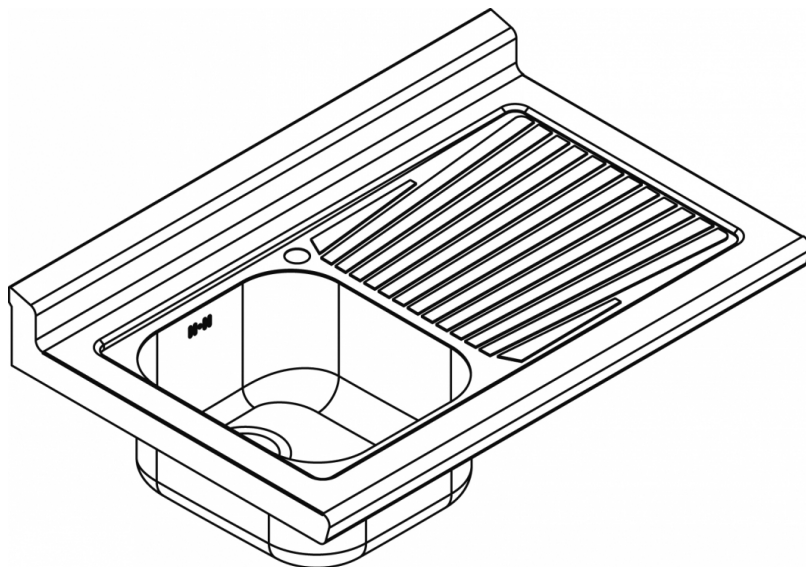

## SHINE KITCHEN SINK UNIT

1 BOWL LEFT cm.34x39x19,5h WITH  
DRAINING BOARD

ITALIAN CULINARY ART

The pictures are purely representative. The manufacturer reserves the right to modify the technical data and models without previous notice.

A	Data plate				
---	------------	--	--	--	--

MODEL: L/691 SX  
DIMENSIONS: cm. 90x 60x 5h

kg: 18.5  
m<sup>3</sup>: 0.217  
mm: 980x650x340

BUY LOTUS BUY ITALY

The pictures are purely representative. The manufacturer reserves the right to modify the technical data and models without previous notice.