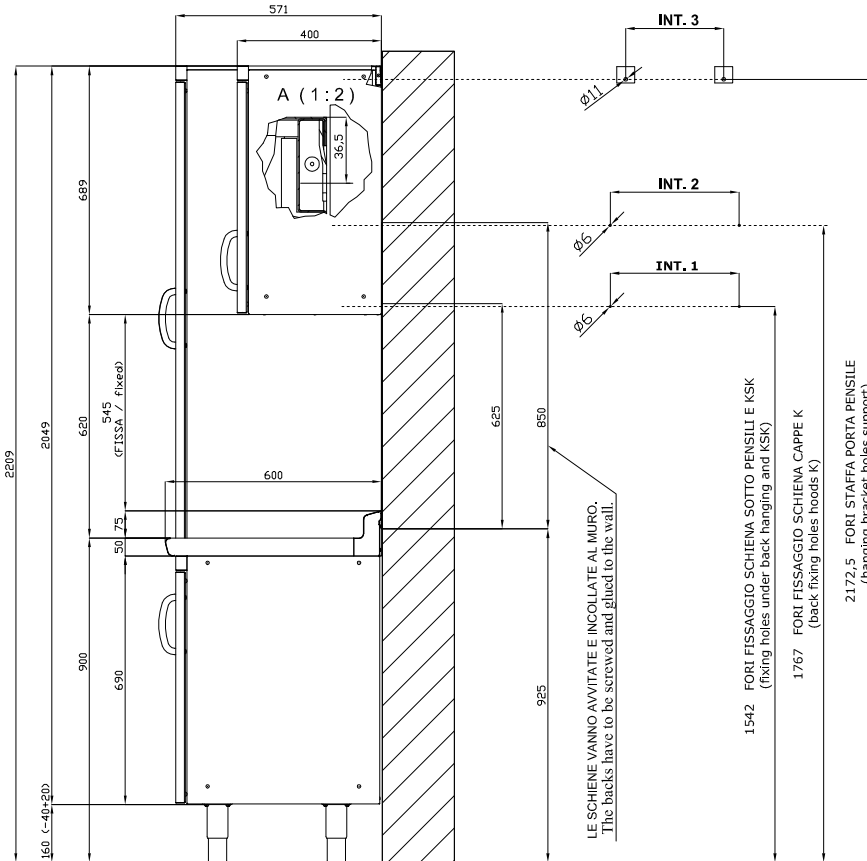

## SHINE KITCHEN SINK UNIT

1 BOWL LEFT cm.34x39x19,5h WITH  
DRAINING BOARD

ITALIAN CULINARY ART

The pictures are purely representative. The manufacturer reserves the right to modify the technical data and models without previous notice.

## SHINE KITCHEN SINK UNIT

Tabella						
MOD. SP	INT 1	INT 2		MOD. PP	INT 3	
SP/630	276		-	PP-630 SX/DX	190	
SP/640	376		-	PP-640 SX/DX	290	
SP/645	426		-	PP-645 SX/DX	340	
SP/650	476		-	PP-650 SX/DX	390	
SP/670	676		-	PP-660/PPS-660	490	
SP/6105	1026		-	PP-670	590	
SP/6110	1076		-	PP-680	690	
SP/6125	1226		-	PP-690/PPS-690	790	
SP/6135	1326		-	PP-6100	890	
SP-SK/660		576	-	PP-6105	940	
SP-SK/680		776	-	PP-6110	990	
SP-SK/690		876	-	PP-6120	1090	
SP-SK/6100		976	-	PP-6125	1140	
SP-SK/6120		1176	-	PP-6135	1240	
SP-SK/6140		1376	-	PP-6150	1390	
SP-SK/6150		1476	-			
SP-SK/6160		1576	-			
SP-SK/6180		1776	-			
SP-SK/6200		1976	-			

A	Data plate				
---	------------	--	--	--	--

MODEL: L/691 SX  
DIMENSIONS: cm. 90x 60x 5h

kg: 18.5  
m<sup>3</sup>: 0.217  
mm: 980x650x340

BUY LOTUS BUY ITALY

The pictures are purely representative. The manufacturer reserves the right to modify the technical data and models without previous notice.