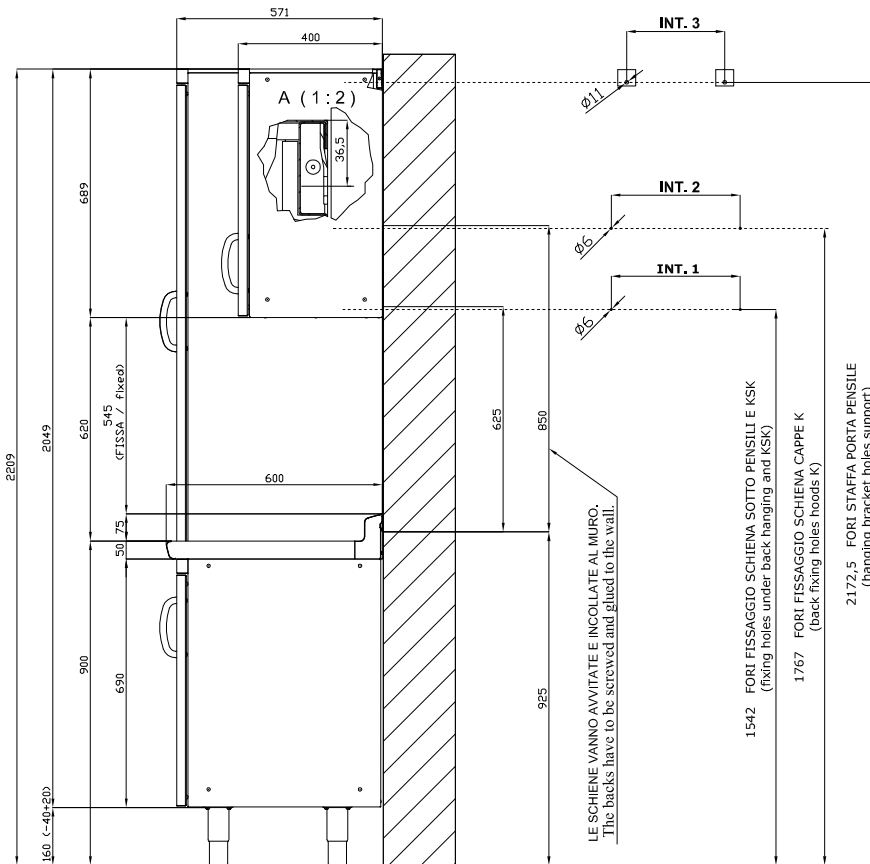

L/691 DX

SHINE KITCHEN SINK UNIT

1 BOWL RIGHT cm.34x39x19,5h WITH
DRAINING BOARD

ITALIAN CULINARY ART

The pictures are purely representative. The manufacturer reserves the right to modify the technical data and models without previous notice.

L/691 DX

SHINE KITCHEN SINK UNIT

Tabella						
MOD. SP	INT 1	INT 2		MOD. PP	INT 3	
SP/630	276		-	PP-630 SX/DX	190	
SP/640	376		-	PP-640 SX/DX	290	
SP/645	426		-	PP-645 SX/DX	340	
SP/650	476		-	PP-650 SX/DX	390	
SP/670	676		-	PP-660/PPS-660	490	
SP/6105	1026		-	PP-670	590	
SP/6110	1076		-	PP-680	690	
SP/6125	1226		-	PP-690/PPS-690	790	
SP/6135	1326		-	PP-6100	890	
SP-SK/660		576	-	PP-6105	940	
SP-SK/680		776	-	PP-6110	990	
SP-SK/690		876	-	PP-6120	1090	
SP-SK/6100		976	-	PP-6125	1140	
SP-SK/6120		1176	-	PP-6135	1240	
SP-SK/6140		1376	-	PP-6150	1390	
SP-SK/6150		1476	-			
SP-SK/6160		1576	-			
SP-SK/6180		1776	-			
SP-SK/6200		1976	-			

A	Data plate				
---	------------	--	--	--	--

MODEL: L/691 DX
DIMENSIONS: cm. 90x 60x 5h

kg: 18.5
m³: 0.217
mm: 980x650x340

BUY LOTUS BUY ITALY

The pictures are purely representative. The manufacturer reserves the right to modify the technical data and models without previous notice.