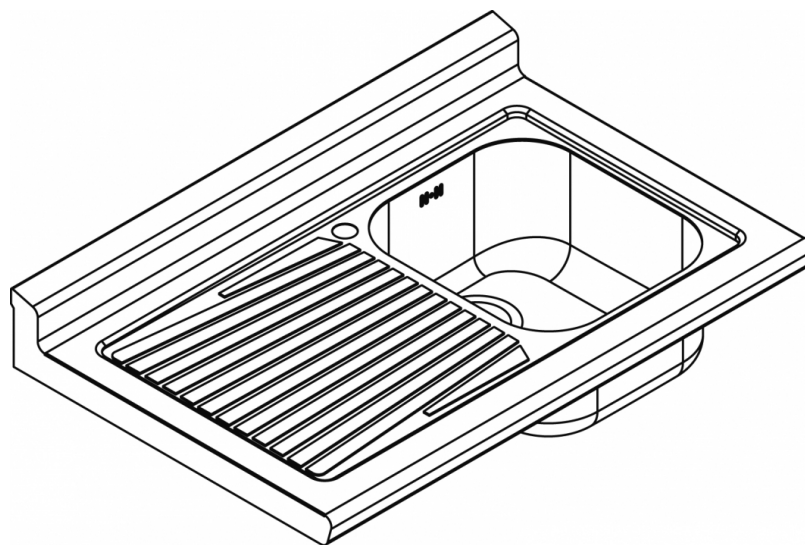

L/691 DX

SHINE KITCHEN SINK UNIT

1 BOWL RIGHT cm.34x39x19,5h WITH
DRAINING BOARD

ITALIAN CULINARY ART

The pictures are purely representative. The manufacturer reserves the right to modify the technical data and models without previous notice.

L/691 DX

SHINE KITCHEN SINK UNIT

Tabella						
MOD. SP	INT 1	INT 2		MOD. PP	INT 3	
SP/630	276		-	PP-630 SX/DX	190	
SP/640	376		-	PP-640 SX/DX	290	
SP/645	426		-	PP-645 SX/DX	340	
SP/650	476		-	PP-650 SX/DX	390	
SP/670	676		-	PP-660/PPS-660	490	
SP/6105	1026		-	PP-670	590	
SP/6110	1076		-	PP-680	690	
SP/6125	1226		-	PP-690/PPS-690	790	
SP/6135	1326		-	PP-6100	890	
SP-SK/660		576	-	PP-6105	940	
SP-SK/680		776	-	PP-6110	990	
SP-SK/690		876	-	PP-6120	1090	
SP-SK/6100		976	-	PP-6125	1140	
SP-SK/6120		1176	-	PP-6135	1240	
SP-SK/6140		1376	-	PP-6150	1390	
SP-SK/6150		1476	-			
SP-SK/6160		1576	-			
SP-SK/6180		1776	-			
SP-SK/6200		1976	-			

A	Data plate				
---	------------	--	--	--	--

MODEL: L/691 DX
DIMENSIONS: cm. 90x 60x 5h

kg: 18.5
m³: 0.217
mm: 980x650x340

BUY LOTUS BUY ITALY

The pictures are purely representative. The manufacturer reserves the right to modify the technical data and models without previous notice.