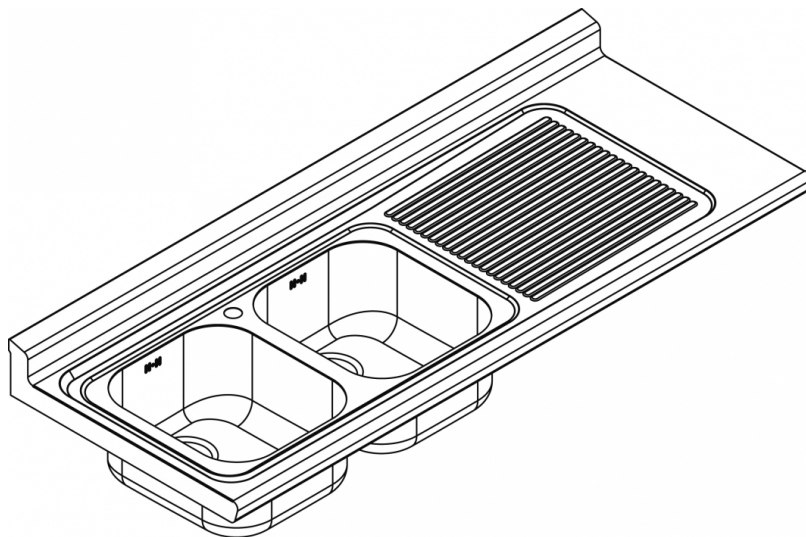

L/6150SX

SHINE KITCHEN SINK UNIT

2 BOWLS LEFT cm.34x39x19,5h WITH
DRAINING BOARD

ITALIAN CULINARY ART

The pictures are purely representative. The manufacturer reserves the right to modify the technical data and models without previous notice.

L/6150SX

SHINE KITCHEN SINK UNIT

Tabella						
MOD. SP	INT 1	INT 2		MOD. PP	INT 3	
SP/630	276		-	PP-630 SX/DX	190	
SP/640	376		-	PP-640 SX/DX	290	
SP/645	426		-	PP-645 SX/DX	340	
SP/650	476		-	PP-650 SX/DX	390	
SP/670	676		-	PP-660/PPS-660	490	
SP/6105	1026		-	PP-670	590	
SP/6110	1076		-	PP-680	690	
SP/6125	1226		-	PP-690/PPS-690	790	
SP/6135	1326		-	PP-6100	890	
SP-SK/660		576	-	PP-6105	940	
SP-SK/680		776	-	PP-6110	990	
SP-SK/690		876	-	PP-6120	1090	
SP-SK/6100		976	-	PP-6125	1140	
SP-SK/6120		1176	-	PP-6135	1240	
SP-SK/6140		1376	-	PP-6150	1390	
SP-SK/6150		1476	-			
SP-SK/6160		1576	-			
SP-SK/6180		1776	-			
SP-SK/6200		1976	-			

A	Data plate				
---	------------	--	--	--	--

MODEL: L/6150SX
DIMENSIONS: cm. 150x 60x 5h

kg: 30.5
m³: 0.349
mm: 1580x650x340

BUY LOTUS BUY ITALY

The pictures are purely representative. The manufacturer reserves the right to modify the technical data and models without previous notice.