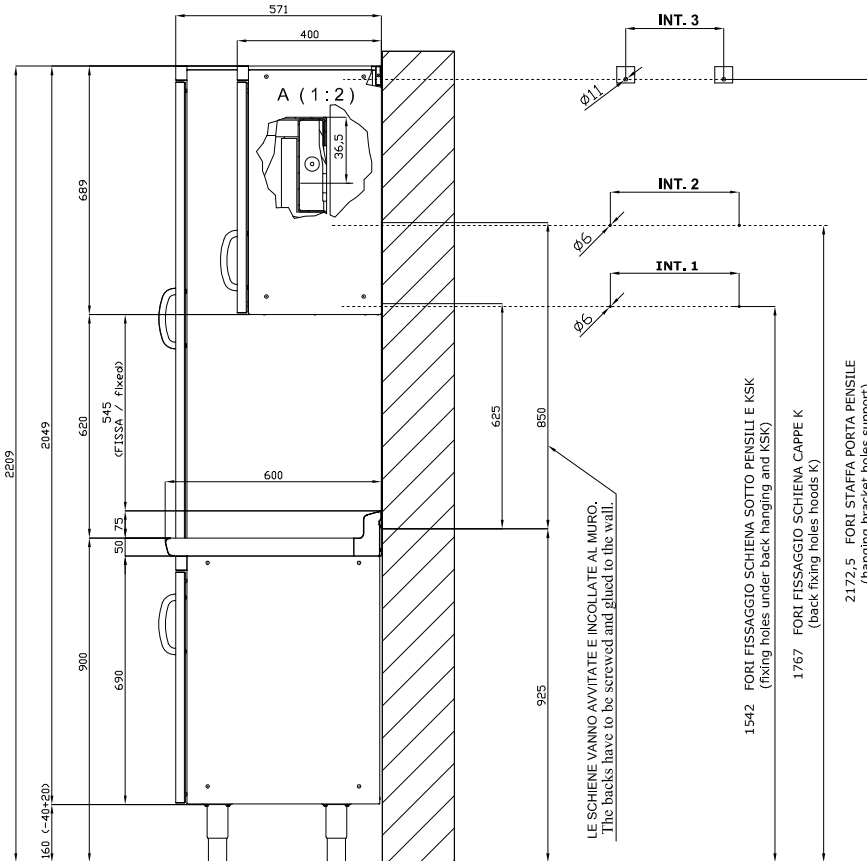

L/6150SX

SHINE KITCHEN SINK UNIT

2 BOWLS LEFT cm.34x39x19,5h WITH
DRAINING BOARD

ITALIAN CULINARY ART

The pictures are purely representative. The manufacturer reserves the right to modify the technical data and models without previous notice.

L/6150SX

SHINE KITCHEN SINK UNIT

Tabella						
MOD. SP	INT 1	INT 2		MOD. PP	INT 3	
SP/630	276		-	PP-630 SX/DX	190	
SP/640	376		-	PP-640 SX/DX	290	
SP/645	426		-	PP-645 SX/DX	340	
SP/650	476		-	PP-650 SX/DX	390	
SP/670	676		-	PP-660/PPS-660	490	
SP/6105	1026		-	PP-670	590	
SP/6110	1076		-	PP-680	690	
SP/6125	1226		-	PP-690/PPS-690	790	
SP/6135	1326		-	PP-6100	890	
SP-SK/660		576	-	PP-6105	940	
SP-SK/680		776	-	PP-6110	990	
SP-SK/690		876	-	PP-6120	1090	
SP-SK/6100		976	-	PP-6125	1140	
SP-SK/6120		1176	-	PP-6135	1240	
SP-SK/6140		1376	-	PP-6150	1390	
SP-SK/6150		1476	-			
SP-SK/6160		1576	-			
SP-SK/6180		1776	-			
SP-SK/6200		1976	-			

A	Data plate				
---	------------	--	--	--	--

MODEL: L/6150SX
DIMENSIONS: cm. 150x 60x 5h

kg: 30.5
m³: 0.349
mm: 1580x650x340

BUY LOTUS BUY ITALY

The pictures are purely representative. The manufacturer reserves the right to modify the technical data and models without previous notice.