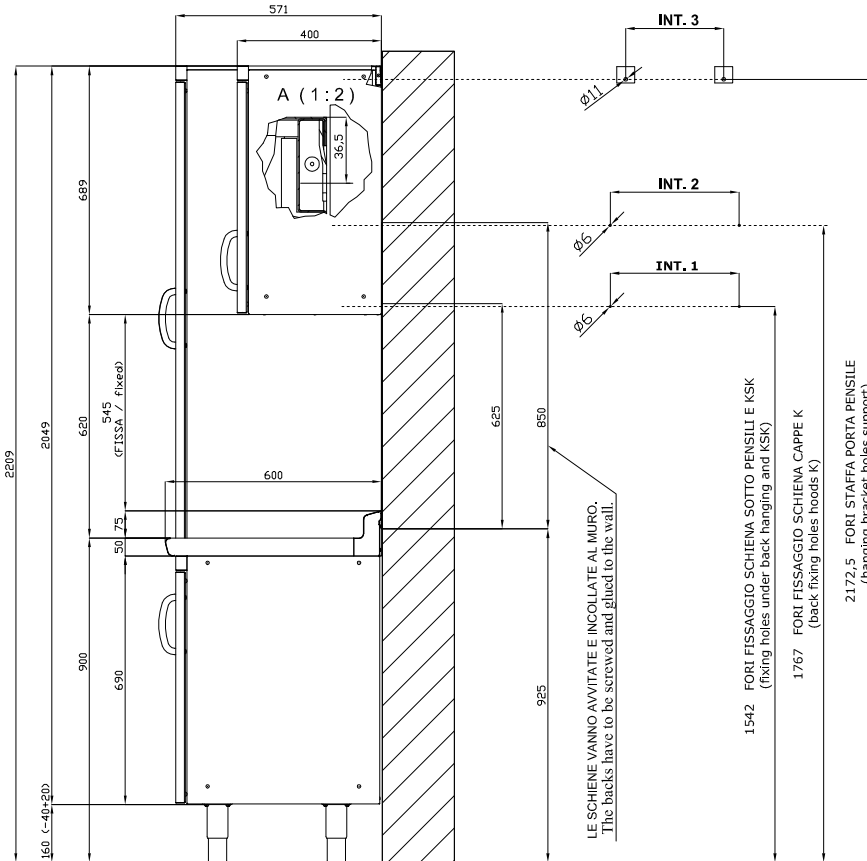

L/6135SX

SHINE KITCHEN SINK UNIT

2 BOWLS LEFT cm.34x39x19,5h WITH
DRAINING BOARD

ITALIAN CULINARY ART

The pictures are purely representative. The manufacturer reserves the right to modify the technical data and models without previous notice.

L/6135SX

SHINE KITCHEN SINK UNIT

| Tabella | | | | | | |
|------------|-------|-------|---|----------------|-------|--|
| MOD. SP | INT 1 | INT 2 | | MOD. PP | INT 3 | |
| SP/630 | 276 | | - | PP-630 SX/DX | 190 | |
| SP/640 | 376 | | - | PP-640 SX/DX | 290 | |
| SP/645 | 426 | | - | PP-645 SX/DX | 340 | |
| SP/650 | 476 | | - | PP-650 SX/DX | 390 | |
| SP/670 | 676 | | - | PP-660/PPS-660 | 490 | |
| SP/6105 | 1026 | | - | PP-670 | 590 | |
| SP/6110 | 1076 | | - | PP-680 | 690 | |
| SP/6125 | 1226 | | - | PP-690/PPS-690 | 790 | |
| SP/6135 | 1326 | | - | PP-6100 | 890 | |
| SP-SK/660 | | 576 | - | PP-6105 | 940 | |
| SP-SK/680 | | 776 | - | PP-6110 | 990 | |
| SP-SK/690 | | 876 | - | PP-6120 | 1090 | |
| SP-SK/6100 | | 976 | - | PP-6125 | 1140 | |
| SP-SK/6120 | | 1176 | - | PP-6135 | 1240 | |
| SP-SK/6140 | | 1376 | - | PP-6150 | 1390 | |
| SP-SK/6150 | | 1476 | - | | | |
| SP-SK/6160 | | 1576 | - | | | |
| SP-SK/6180 | | 1776 | - | | | |
| SP-SK/6200 | | 1976 | - | | | |

| | | | | | |
|---|------------|--|--|--|--|
| A | Data plate | | | | |
|---|------------|--|--|--|--|

MODEL: L/6135SX
DIMENSIONS: cm. 135x 60x 5h

kg: 28
m³: 0.316
mm: 1430x650x340

BUY LOTUS BUY ITALY

The pictures are purely representative. The manufacturer reserves the right to modify the technical data and models without previous notice.