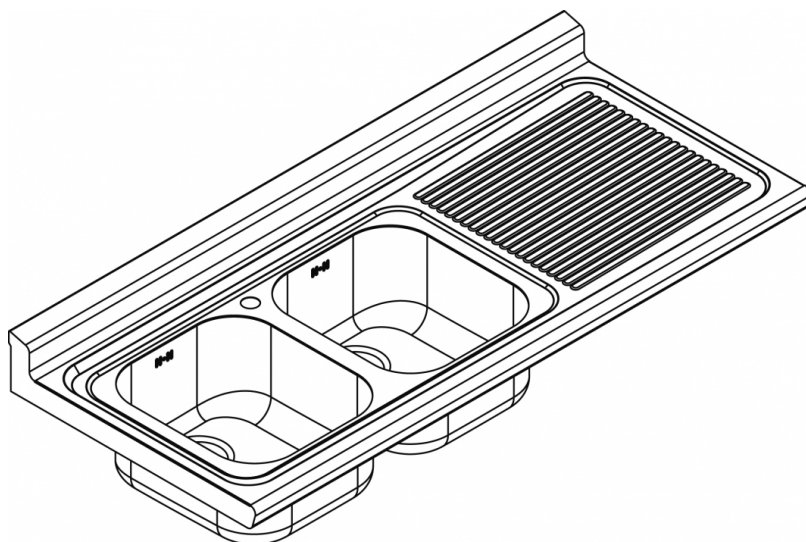

L/6135SX

SHINE KITCHEN SINK UNIT

2 BOWLS LEFT cm.34x39x19,5h WITH
DRAINING BOARD

ITALIAN CULINARY ART

The pictures are purely representative. The manufacturer reserves the right to modify the technical data and models without previous notice.

L/6135SX

SHINE KITCHEN SINK UNIT

| Tabella | | | | | | |
|------------|-------|-------|---|----------------|-------|--|
| MOD. SP | INT 1 | INT 2 | | MOD. PP | INT 3 | |
| SP/630 | 276 | | - | PP-630 SX/DX | 190 | |
| SP/640 | 376 | | - | PP-640 SX/DX | 290 | |
| SP/645 | 426 | | - | PP-645 SX/DX | 340 | |
| SP/650 | 476 | | - | PP-650 SX/DX | 390 | |
| SP/670 | 676 | | - | PP-660/PPS-660 | 490 | |
| SP/6105 | 1026 | | - | PP-670 | 590 | |
| SP/6110 | 1076 | | - | PP-680 | 690 | |
| SP/6125 | 1226 | | - | PP-690/PPS-690 | 790 | |
| SP/6135 | 1326 | | - | PP-6100 | 890 | |
| SP-SK/660 | | 576 | - | PP-6105 | 940 | |
| SP-SK/680 | | 776 | - | PP-6110 | 990 | |
| SP-SK/690 | | 876 | - | PP-6120 | 1090 | |
| SP-SK/6100 | | 976 | - | PP-6125 | 1140 | |
| SP-SK/6120 | | 1176 | - | PP-6135 | 1240 | |
| SP-SK/6140 | | 1376 | - | PP-6150 | 1390 | |
| SP-SK/6150 | | 1476 | - | | | |
| SP-SK/6160 | | 1576 | - | | | |
| SP-SK/6180 | | 1776 | - | | | |
| SP-SK/6200 | | 1976 | - | | | |

| | | | | | |
|---|------------|--|--|--|--|
| A | Data plate | | | | |
|---|------------|--|--|--|--|

MODEL: L/6135SX
DIMENSIONS: cm. 135x 60x 5h

kg: 28
m³: 0.316
mm: 1430x650x340

BUY LOTUS BUY ITALY

The pictures are purely representative. The manufacturer reserves the right to modify the technical data and models without previous notice.