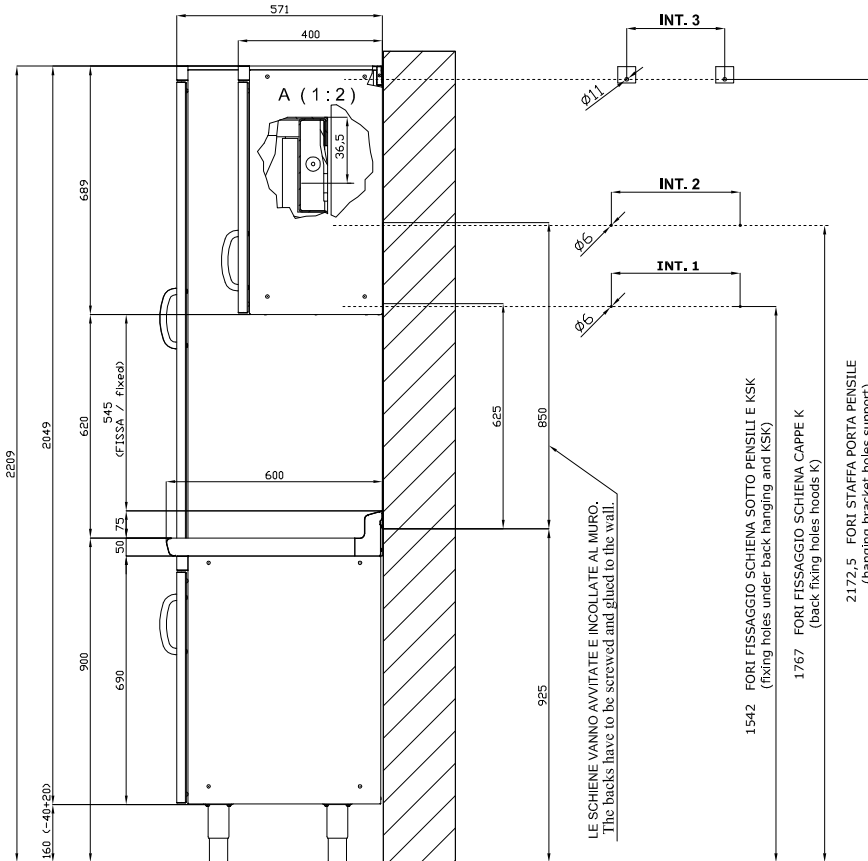

L/6135DX

SHINE KITCHEN
SINK UNIT

2 BOWLS RIGHT cm.34x39x19,5h WITH
DRAINING BOARD

ITALIAN CULINARY ART

The pictures are purely representative. The manufacturer reserves the right to modify the technical data and models without previous notice.

L/6135DX

SHINE KITCHEN SINK UNIT

Tabella						
MOD. SP	INT 1	INT 2		MOD. PP	INT 3	
SP/630	276		-	PP-630 SX/DX	190	
SP/640	376		-	PP-640 SX/DX	290	
SP/645	426		-	PP-645 SX/DX	340	
SP/650	476		-	PP-650 SX/DX	390	
SP/670	676		-	PP-660/PPS-660	490	
SP/6105	1026		-	PP-670	590	
SP/6110	1076		-	PP-680	690	
SP/6125	1226		-	PP-690/PPS-690	790	
SP/6135	1326		-	PP-6100	890	
SP-SK/660		576	-	PP-6105	940	
SP-SK/680		776	-	PP-6110	990	
SP-SK/690		876	-	PP-6120	1090	
SP-SK/6100		976	-	PP-6125	1140	
SP-SK/6120		1176	-	PP-6135	1240	
SP-SK/6140		1376	-	PP-6150	1390	
SP-SK/6150		1476	-			
SP-SK/6160		1576	-			
SP-SK/6180		1776	-			
SP-SK/6200		1976	-			

A	Data plate				
---	------------	--	--	--	--

MODEL: L/6135DX
DIMENSIONS: cm. 135x 60x 5h

kg: 28
m³: 0.316
mm: 1430x650x340

BUY LOTUS BUY ITALY

The pictures are purely representative. The manufacturer reserves the right to modify the technical data and models without previous notice.