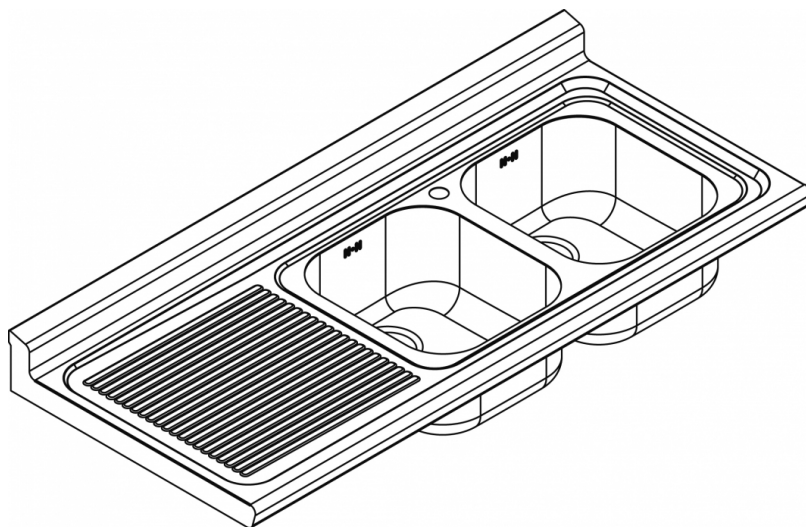

L/6135DX

SHINE KITCHEN
SINK UNIT

2 BOWLS RIGHT cm.34x39x19,5h WITH
DRAINING BOARD

ITALIAN CULINARY ART

The pictures are purely representative. The manufacturer reserves the right to modify the technical data and models without previous notice.

L/6135DX

SHINE KITCHEN SINK UNIT

Tabella						
MOD. SP	INT 1	INT 2		MOD. PP	INT 3	
SP/630	276		-	PP-630 SX/DX	190	
SP/640	376		-	PP-640 SX/DX	290	
SP/645	426		-	PP-645 SX/DX	340	
SP/650	476		-	PP-650 SX/DX	390	
SP/670	676		-	PP-660/PPS-660	490	
SP/6105	1026		-	PP-670	590	
SP/6110	1076		-	PP-680	690	
SP/6125	1226		-	PP-690/PPS-690	790	
SP/6135	1326		-	PP-6100	890	
SP-SK/660		576	-	PP-6105	940	
SP-SK/680		776	-	PP-6110	990	
SP-SK/690		876	-	PP-6120	1090	
SP-SK/6100		976	-	PP-6125	1140	
SP-SK/6120		1176	-	PP-6135	1240	
SP-SK/6140		1376	-	PP-6150	1390	
SP-SK/6150		1476	-			
SP-SK/6160		1576	-			
SP-SK/6180		1776	-			
SP-SK/6200		1976	-			

A	Data plate				
---	------------	--	--	--	--

MODEL: L/6135DX
DIMENSIONS: cm. 135x 60x 5h

kg: 28
m³: 0.316
mm: 1430x650x340

BUY LOTUS BUY ITALY

The pictures are purely representative. The manufacturer reserves the right to modify the technical data and models without previous notice.