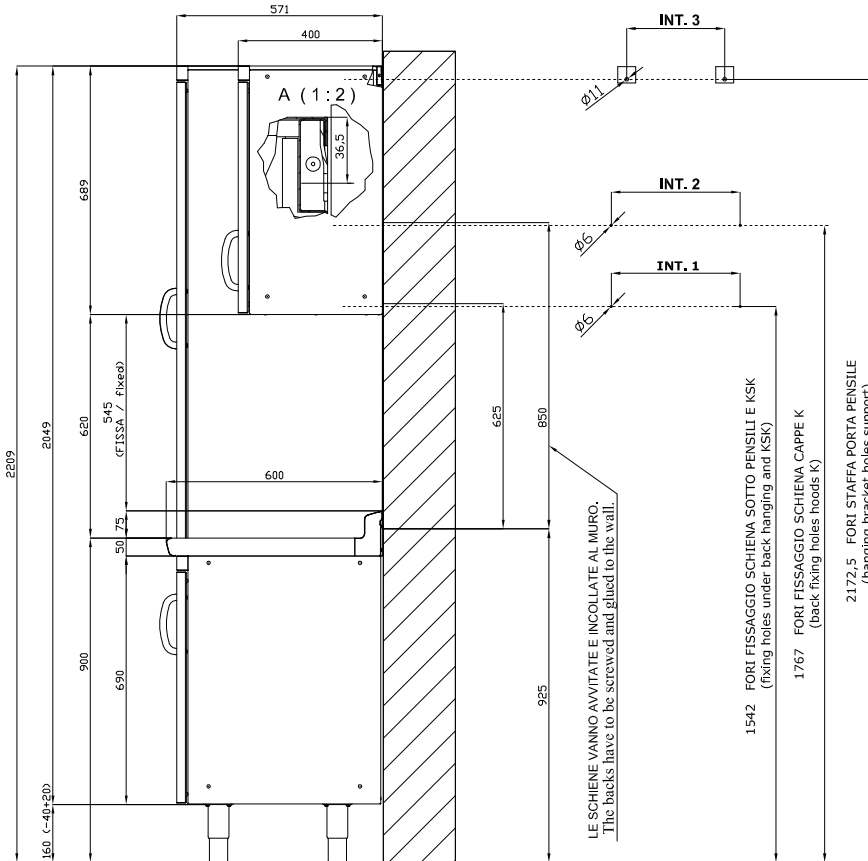

## SHINE KITCHEN SINK UNIT

1 BOWL LEFT cm.34x39x19,5h WITH  
DRAINING BOARD

ITALIAN CULINARY ART

The pictures are purely representative. The manufacturer reserves the right to modify the technical data and models without previous notice.

## SHINE KITCHEN SINK UNIT

Tabella						
MOD. SP	INT 1	INT 2	—	MOD. PP	INT 3	
SP/630	276		—	PP-630 SX/DX	190	
SP/640	376		—	PP-640 SX/DX	290	
SP/645	426		—	PP-645 SX/DX	340	
SP/650	476		—	PP-650 SX/DX	390	
SP/670	676		—	PP-660/PPS-660	490	
SP/6105	1026		—	PP-670	590	
SP/6110	1076		—	PP-680	690	
SP/6125	1226		—	PP-690/PPS-690	790	
SP/6135	1326		—	PP-6100	890	
SP-SK/660		576	—	PP-6105	940	
SP-SK/680		776	—	PP-6110	990	
SP-SK/690		876	—	PP-6120	1090	
SP-SK/6100		976	—	PP-6125	1140	
SP-SK/6120		1176	—	PP-6135	1240	
SP-SK/6140		1376	—	PP-6150	1390	
SP-SK/6150		1476	—			
SP-SK/6160		1576	—			
SP-SK/6180		1776	—			
SP-SK/6200		1976	—			

A	Data plate				
---	------------	--	--	--	--

MODEL: L/6121SX  
DIMENSIONS: cm. 120x 60x 5h

kg: 24  
m<sup>3</sup>: 0.283  
mm: 1280x650x340

BUY LOTUS BUY ITALY

The pictures are purely representative. The manufacturer reserves the right to modify the technical data and models without previous notice.