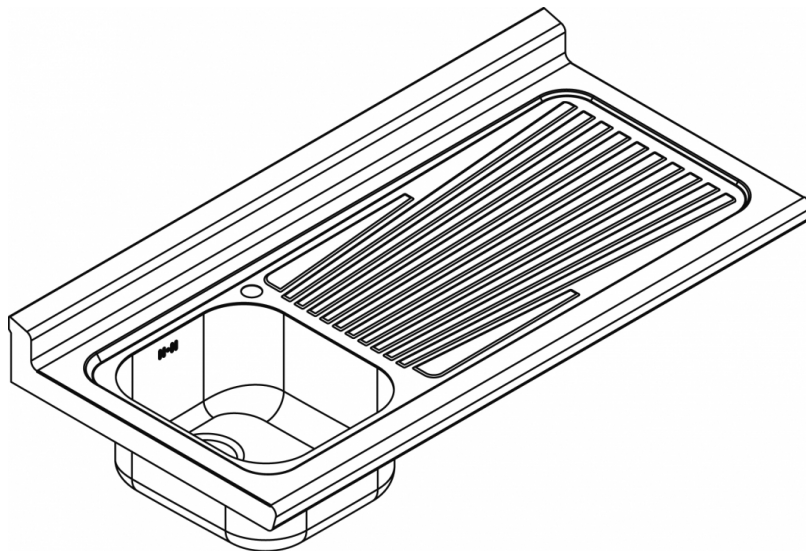

## SHINE KITCHEN SINK UNIT

1 BOWL LEFT cm.34x39x19,5h WITH  
DRAINING BOARD

ITALIAN CULINARY ART

The pictures are purely representative. The manufacturer reserves the right to modify the technical data and models without previous notice.

A	Data plate				
---	------------	--	--	--	--

MODEL: L/6121SX  
DIMENSIONS: cm. 120x 60x 5h

kg: 24  
m<sup>3</sup>: 0.283  
mm: 1280x650x340

BUY LOTUS BUY ITALY

The pictures are purely representative. The manufacturer reserves the right to modify the technical data and models without previous notice.