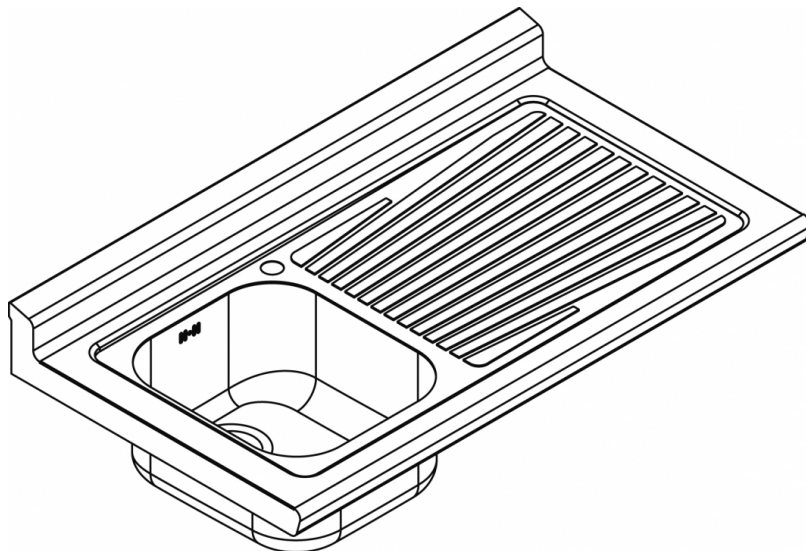

## SHINE KITCHEN SINK UNIT

1 BOWL LEFT cm.34x39x19,5h WITH  
DRAINING BOARD

ITALIAN CULINARY ART

The pictures are purely representative. The manufacturer reserves the right to modify the technical data and models without previous notice.

A	Data plate				
---	------------	--	--	--	--

MODEL: L/6105SX  
DIMENSIONS: cm. 105x 60x 5h

kg: 21,5  
m<sup>3</sup>: 0.25  
mm: 1130x650x340

BUY LOTUS BUY ITALY

The pictures are purely representative. The manufacturer reserves the right to modify the technical data and models without previous notice.