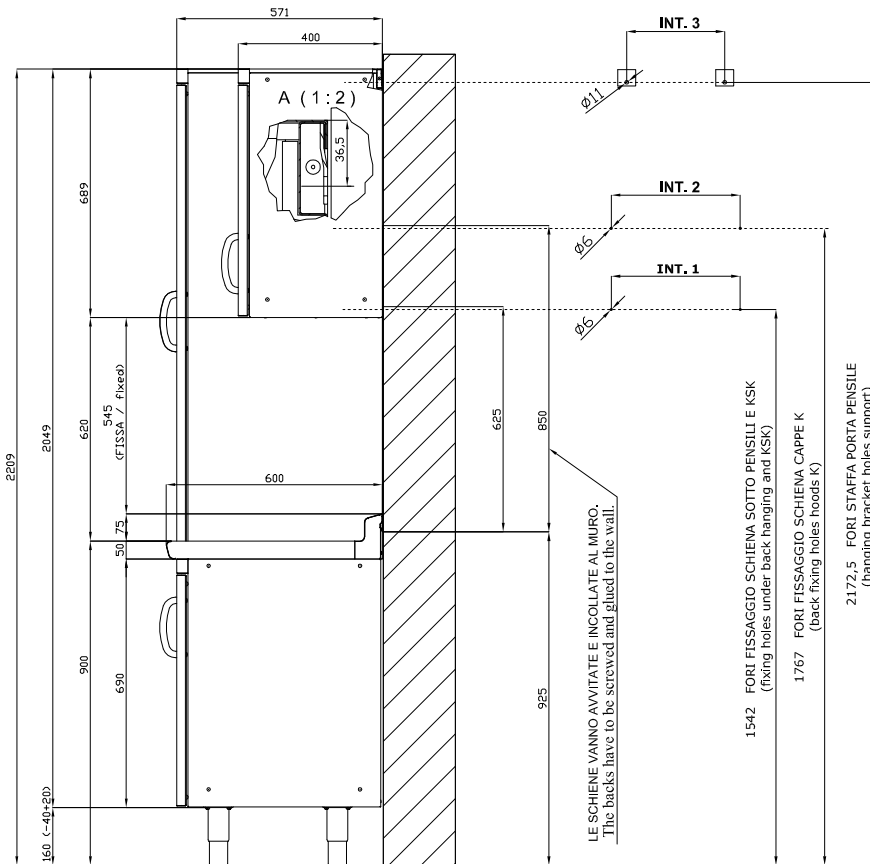

## SHINE KITCHEN SINK UNIT

1 BOWL LEFT cm.34x39x19,5h WITH  
DRAINING BOARD

ITALIAN CULINARY ART

The pictures are purely representative. The manufacturer reserves the right to modify the technical data and models without previous notice.

## SHINE KITCHEN SINK UNIT

Tabella						
MOD. SP	INT 1	INT 2	—	MOD. PP	INT 3	
SP/630	276		—	PP-630 SX/DX	190	
SP/640	376		—	PP-640 SX/DX	290	
SP/645	426		—	PP-645 SX/DX	340	
SP/650	476		—	PP-650 SX/DX	390	
SP/670	676		—	PP-660/PPS-660	490	
SP/6105	1026		—	PP-670	590	
SP/6110	1076		—	PP-680	690	
SP/6125	1226		—	PP-690/PPS-690	790	
SP/6135	1326		—	PP-6100	890	
SP-SK/660		576	—	PP-6105	940	
SP-SK/680		776	—	PP-6110	990	
SP-SK/690		876	—	PP-6120	1090	
SP-SK/6100		976	—	PP-6125	1140	
SP-SK/6120		1176	—	PP-6135	1240	
SP-SK/6140		1376	—	PP-6150	1390	
SP-SK/6150		1476	—			
SP-SK/6160		1576	—			
SP-SK/6180		1776	—			
SP-SK/6200		1976	—			

A	Data plate				
---	------------	--	--	--	--

MODEL: L/6105SX  
DIMENSIONS: cm. 105x 60x 5h

kg: 21,5  
m<sup>3</sup>: 0.25  
mm: 1130x650x340

BUY LOTUS BUY ITALY

The pictures are purely representative. The manufacturer reserves the right to modify the technical data and models without previous notice.