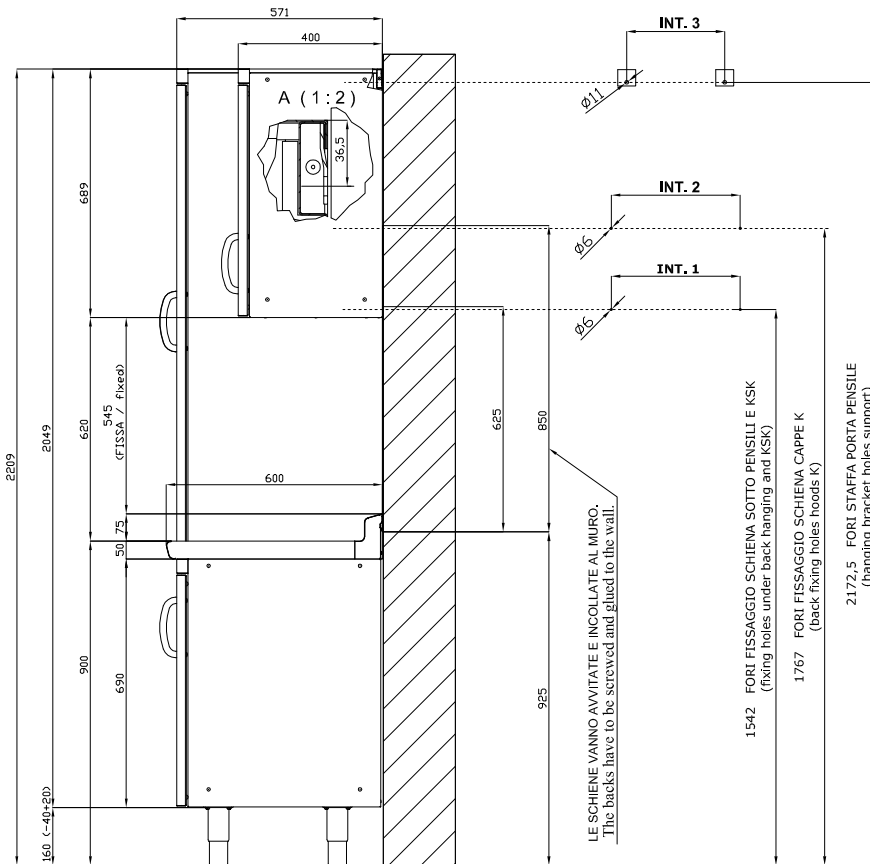

# L/6105DX

SHINE KITCHEN  
SINK UNIT

1 BOWL RIGHT cm.34x39x19,5h WITH  
DRAINING BOARD

ITALIAN CULINARY ART

The pictures are purely representative. The manufacturer reserves the right to modify the technical data and models without previous notice.

# L/6105DX

## SHINE KITCHEN SINK UNIT

Tabella						
MOD. SP	INT 1	INT 2		MOD. PP	INT 3	
SP/630	276		-	PP-630 SX/DX	190	
SP/640	376		-	PP-640 SX/DX	290	
SP/645	426		-	PP-645 SX/DX	340	
SP/650	476		-	PP-650 SX/DX	390	
SP/670	676		-	PP-660/PPS-660	490	
SP/6105	1026		-	PP-670	590	
SP/6110	1076		-	PP-680	690	
SP/6125	1226		-	PP-690/PPS-690	790	
SP/6135	1326		-	PP-6100	890	
SP-SK/660		576	-	PP-6105	940	
SP-SK/680		776	-	PP-6110	990	
SP-SK/690		876	-	PP-6120	1090	
SP-SK/6100		976	-	PP-6125	1140	
SP-SK/6120		1176	-	PP-6135	1240	
SP-SK/6140		1376	-	PP-6150	1390	
SP-SK/6150		1476	-			
SP-SK/6160		1576	-			
SP-SK/6180		1776	-			
SP-SK/6200		1976	-			

A	Data plate				
---	------------	--	--	--	--

MODEL: L/6105DX  
DIMENSIONS: cm. 105x 60x 5h

kg: 21,5  
m<sup>3</sup>: 0.25  
mm: 1130x650x340

BUY LOTUS BUY ITALY

The pictures are purely representative. The manufacturer reserves the right to modify the technical data and models without previous notice.