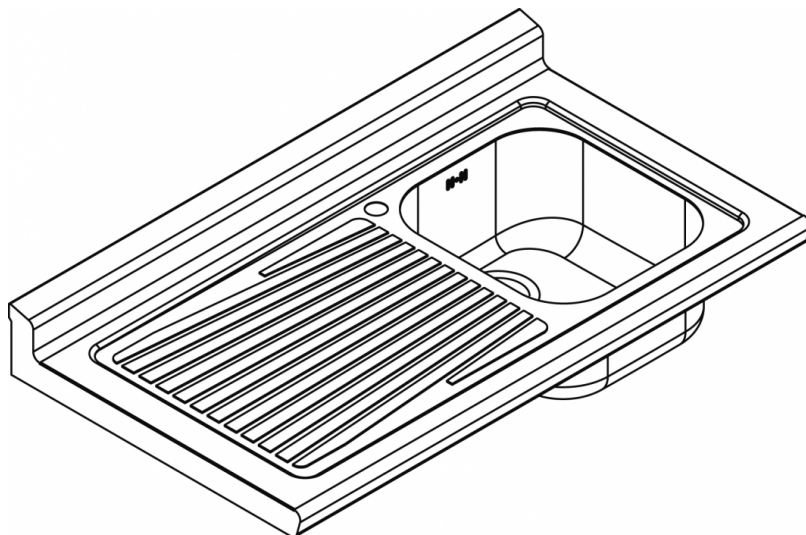

# L/6105DX

SHINE KITCHEN  
SINK UNIT

1 BOWL RIGHT cm.34x39x19,5h WITH  
DRAINING BOARD

ITALIAN CULINARY ART

The pictures are purely representative. The manufacturer reserves the right to modify the technical data and models without previous notice.

A	Data plate				
---	------------	--	--	--	--

MODEL: L/6105DX  
DIMENSIONS: cm. 105x 60x 5h

kg: 21,5  
m<sup>3</sup>: 0.25  
mm: 1130x650x340

BUY LOTUS BUY ITALY

The pictures are purely representative. The manufacturer reserves the right to modify the technical data and models without previous notice.