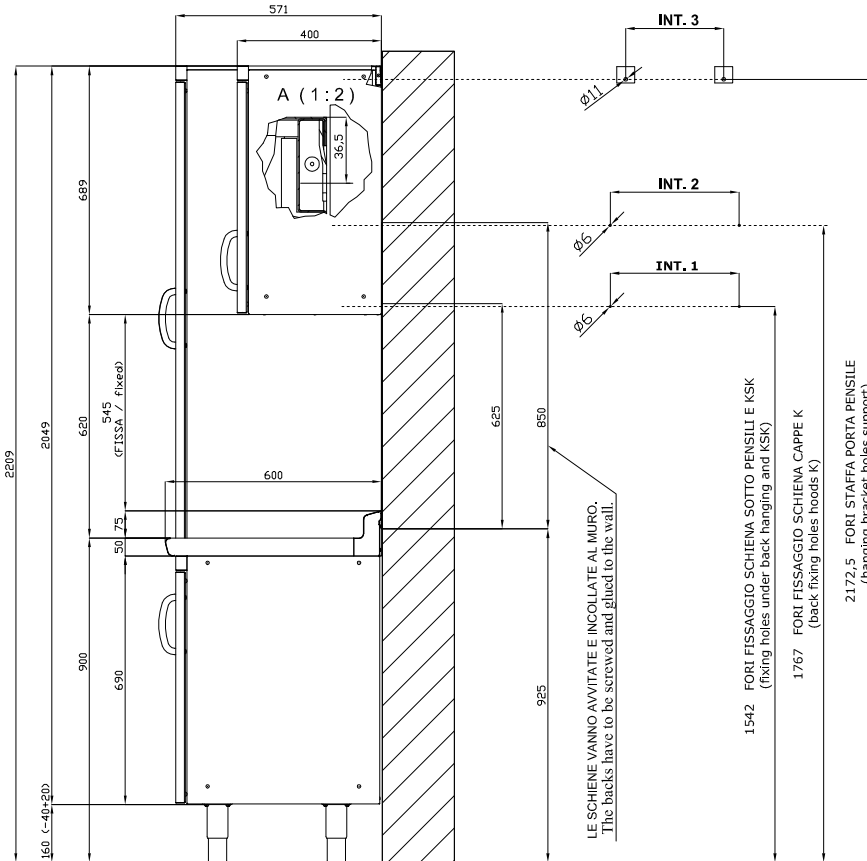

LA/680

SHINE KITCHEN SINK UNIT

1 BOWL cm.50x40x20h

ITALIAN CULINARY ART

The pictures are purely representative. The manufacturer reserves the right to modify the technical data and models without previous notice.

LA/680

SHINE KITCHEN SINK UNIT

| Tabella | | | | | | |
|------------|-------|-------|---|----------------|-------|--|
| MOD. SP | INT 1 | INT 2 | | MOD. PP | INT 3 | |
| SP/630 | 276 | | - | PP-630 SX/DX | 190 | |
| SP/640 | 376 | | - | PP-640 SX/DX | 290 | |
| SP/645 | 426 | | - | PP-645 SX/DX | 340 | |
| SP/650 | 476 | | - | PP-650 SX/DX | 390 | |
| SP/670 | 676 | | - | PP-660/PPS-660 | 490 | |
| SP/6105 | 1026 | | - | PP-670 | 590 | |
| SP/6110 | 1076 | | - | PP-680 | 690 | |
| SP/6125 | 1226 | | - | PP-690/PPS-690 | 790 | |
| SP/6135 | 1326 | | - | PP-6100 | 890 | |
| SP-SK/660 | | 576 | - | PP-6105 | 940 | |
| SP-SK/680 | | 776 | - | PP-6110 | 990 | |
| SP-SK/690 | | 876 | - | PP-6120 | 1090 | |
| SP-SK/6100 | | 976 | - | PP-6125 | 1140 | |
| SP-SK/6120 | | 1176 | - | PP-6135 | 1240 | |
| SP-SK/6140 | | 1376 | - | PP-6150 | 1390 | |
| SP-SK/6150 | | 1476 | - | | | |
| SP-SK/6160 | | 1576 | - | | | |
| SP-SK/6180 | | 1776 | - | | | |
| SP-SK/6200 | | 1976 | - | | | |

| | | | | | |
|---|------------|--|--|--|--|
| A | Data plate | | | | |
|---|------------|--|--|--|--|

MODEL: LA/680
DIMENSIONS: cm.80/80x 60x 5h

kg: 19
m³: 0.263
mm: 880x880x340

BUY LOTUS BUY ITALY

The pictures are purely representative. The manufacturer reserves the right to modify the technical data and models without previous notice.