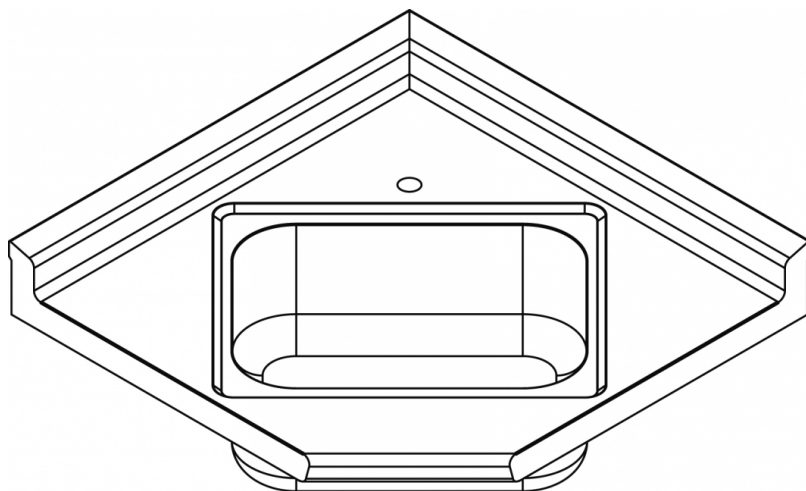

LA/680

SHINE KITCHEN SINK UNIT

1 BOWL cm.50x40x20h

ITALIAN CULINARY ART

The pictures are purely representative. The manufacturer reserves the right to modify the technical data and models without previous notice.

LA/680

SHINE KITCHEN SINK UNIT

| Tabella | | | | | | |
|------------|-------|-------|---|----------------|-------|--|
| MOD. SP | INT 1 | INT 2 | | MOD. PP | INT 3 | |
| SP/630 | 276 | | - | PP-630 SX/DX | 190 | |
| SP/640 | 376 | | - | PP-640 SX/DX | 290 | |
| SP/645 | 426 | | - | PP-645 SX/DX | 340 | |
| SP/650 | 476 | | - | PP-650 SX/DX | 390 | |
| SP/670 | 676 | | - | PP-660/PPS-660 | 490 | |
| SP/6105 | 1026 | | - | PP-670 | 590 | |
| SP/6110 | 1076 | | - | PP-680 | 690 | |
| SP/6125 | 1226 | | - | PP-690/PPS-690 | 790 | |
| SP/6135 | 1326 | | - | PP-6100 | 890 | |
| SP-SK/660 | | 576 | - | PP-6105 | 940 | |
| SP-SK/680 | | 776 | - | PP-6110 | 990 | |
| SP-SK/690 | | 876 | - | PP-6120 | 1090 | |
| SP-SK/6100 | | 976 | - | PP-6125 | 1140 | |
| SP-SK/6120 | | 1176 | - | PP-6135 | 1240 | |
| SP-SK/6140 | | 1376 | - | PP-6150 | 1390 | |
| SP-SK/6150 | | 1476 | - | | | |
| SP-SK/6160 | | 1576 | - | | | |
| SP-SK/6180 | | 1776 | - | | | |
| SP-SK/6200 | | 1976 | - | | | |

| | | | | | |
|---|------------|--|--|--|--|
| A | Data plate | | | | |
|---|------------|--|--|--|--|

MODEL: LA/680
DIMENSIONS: cm.80/80x 60x 5h

kg: 19
m³: 0.263
mm: 880x880x340

BUY LOTUS BUY ITALY

The pictures are purely representative. The manufacturer reserves the right to modify the technical data and models without previous notice.