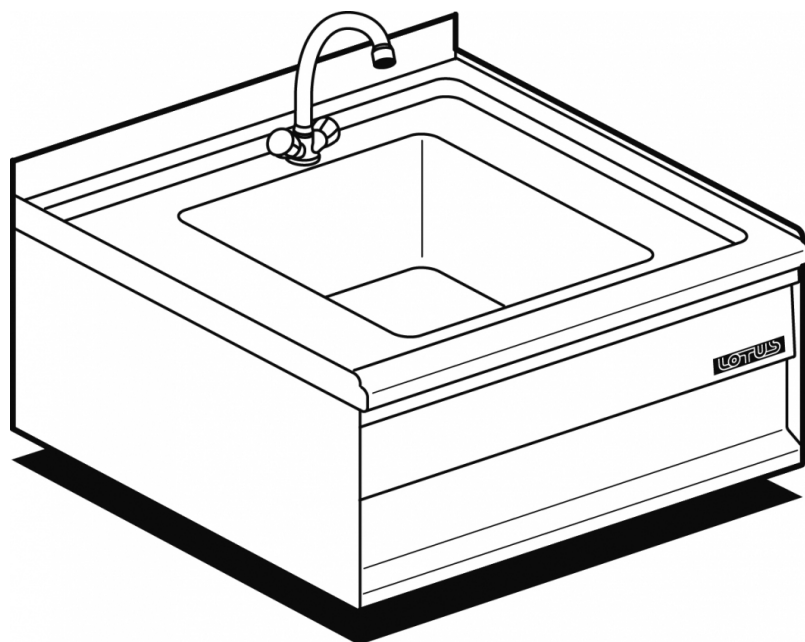

## 50 SNACK SINK UNIT

Sink unit - Bowl cm 34x40x17h

ITALIAN CULINARY ART

The pictures are purely representative. The manufacturer reserves the right to modify the technical data and models without previous notice.

## 50 SNACK SINK UNIT

A	Data plate		D	Cold water connection	1/2" F
E	Water drainage	1" 1/2	F	Hot water connection	1/2" F

MODEL: LA-2  
DIMENSIONS: cm. 60x 50x 29h

kg: 12  
m<sup>3</sup>: 0.135  
mm: 630x550x390