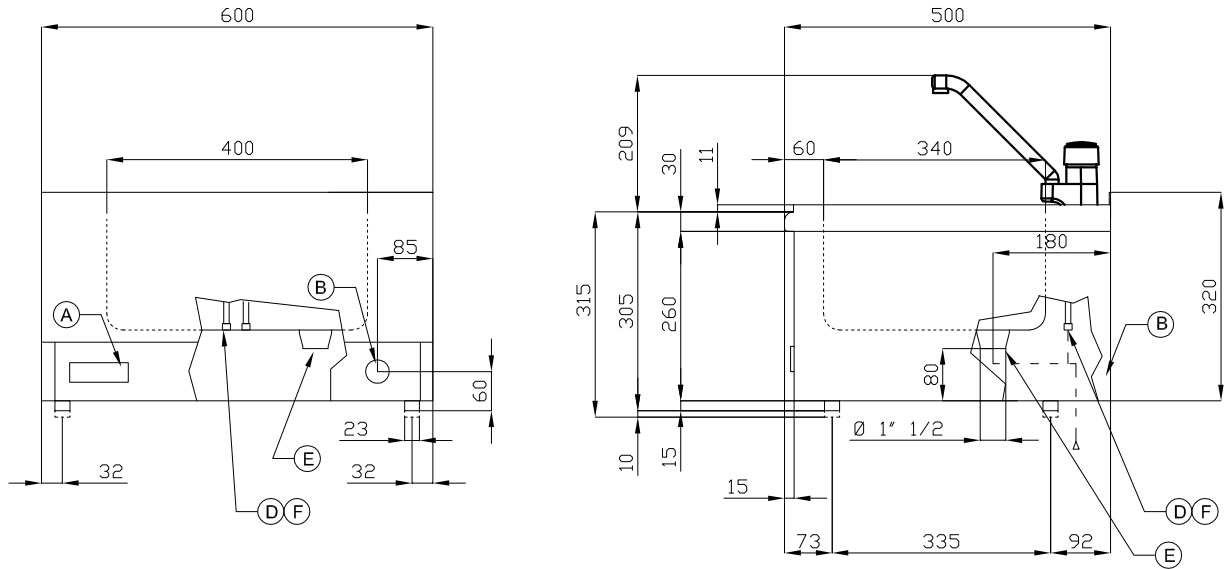

## 50 SNACK SINK UNIT

Sink unit - Bowl cm 34x40x17h

ITALIAN CULINARY ART

The pictures are purely representative. The manufacturer reserves the right to modify the technical data and models without previous notice.

## 50 SNACK SINK UNIT

A	Data plate		D	Cold water connection	1/2" F
E	Water drainage	1" 1/2	F	Hot water connection	1/2" F

MODEL: LA-2  
DIMENSIONS: cm. 60x 50x 29h

kg: 12  
m<sup>3</sup>: 0.135  
mm: 630x550x390