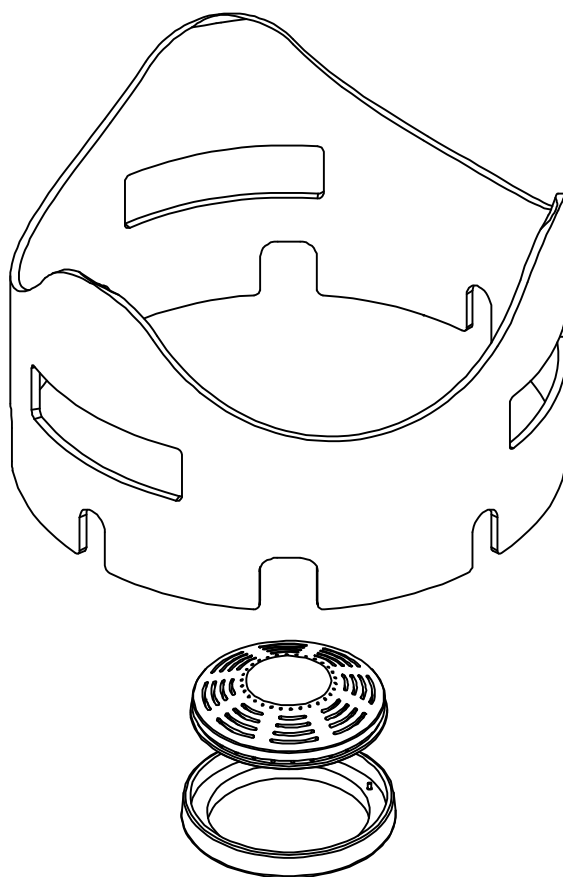

KIT-WOK

FREELOTUS
ACCESSORIES

KIT WOK - vertical flame - only for 10 kW
burner and cast iron grills

ITALIAN CULINARY ART

The pictures are purely representative. The manufacturer reserves the right to modify the technical data and models without previous notice.

KIT-WOK

FREELOTUS
ACCESSORIES

A	Data plate				
---	------------	--	--	--	--

MODEL:

KIT-WOK

DIMENSIONS:

cm. Ø 26x 16h

kg: 5
m³: 0.015
mm: 270x270x200