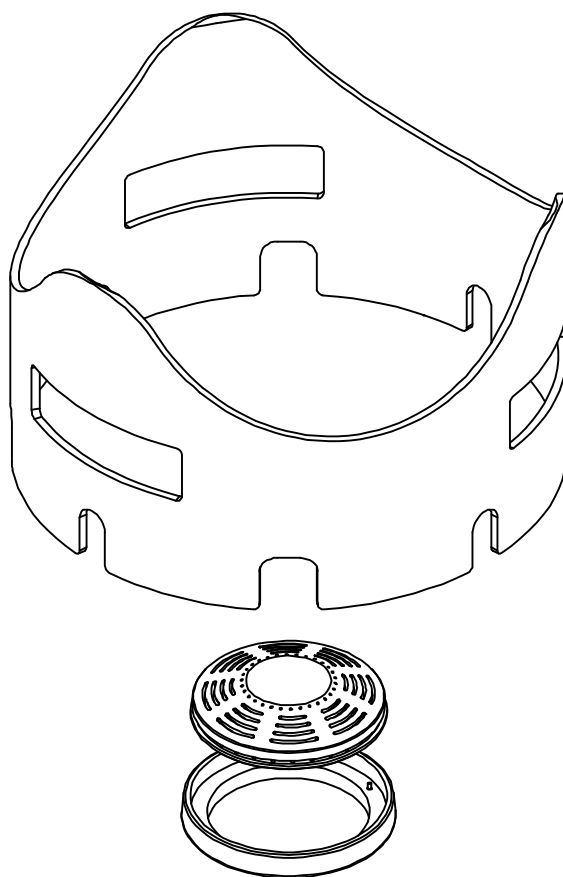

KIT-WOK

55 IPERLOTUS
ACCESSORIES

KIT WOK - vertical flame - only for 10 kW
burner and cast iron grills

ITALIAN CULINARY ART

The pictures are purely representative. The manufacturer reserves the right to modify the technical data and models without previous notice.

KIT-WOK

55 IPERLOTUS
ACCESSORIES

A	Data plate				
---	------------	--	--	--	--

MODEL:

KIT-WOK

DIMENSIONS:

cm. Ø 26x 16h

kg: 5
m³: 0.015
mm: 270x270x200