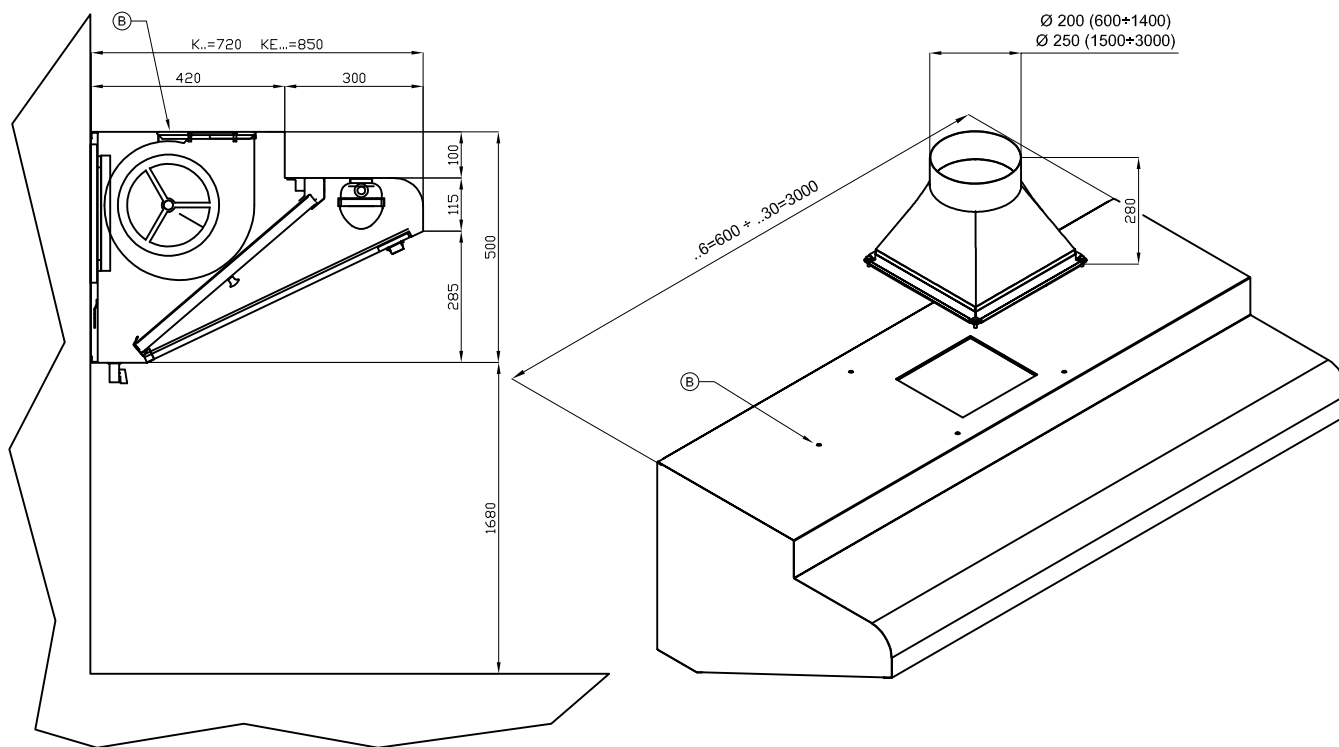

KE-8

EXTRACTOR HOODS WALL HOODS K

Wall hood without motor

Construction - Fabricated using CrNi 18/10 AISI 304 grade Stainless Steel Scotch-Brite Satin polish Finish. **Model** - Professional wall direct hood. **Ideal for cooking line serie 60/70. Neutral version without motor.**
Maintenance - Easy removal of filters. **Fittings** - Appliance is supplied with labyrinth filters. **Coupling flange. Condensate drain.**

ITALIAN CULINARY ART

The pictures are purely representative. The manufacturer reserves the right to modify the technical data and models without previous notice.

KE-8

EXTRACTOR HOODS WALL HOODS K

A	Data plate				
---	------------	--	--	--	--

MODEL: KE-8
DIMENSIONS: cm. 80x 85x 50h

kg: 29
m³: 0.494
mm: 850x570x1020

BUY LOTUS BUY ITALY

The pictures are purely representative. The manufacturer reserves the right to modify the technical data and models without previous notice.