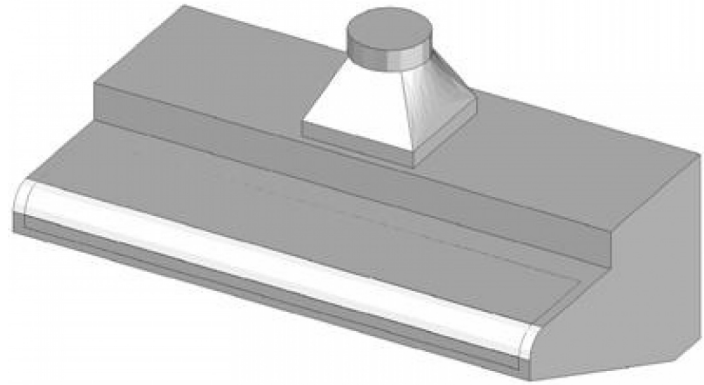

KE-8

EXTRACTOR HOODS WALL HOODS K

Wall hood without motor

Construction - Fabricated using CrNi 18/10 AISI 304 grade Stainless Steel Scotch-Brite Satin polish Finish. **Model** - Professional wall direct hood. **Ideal for cooking line serie 60/70. Neutral version without motor.**
Maintenance - Easy removal of filters. **Fittings** - Appliance is supplied with labyrinth filters. **Coupling flange. Condensate drain.**

ITALIAN CULINARY ART

The pictures are purely representative. The manufacturer reserves the right to modify the technical data and models without previous notice.

KE-8

EXTRACTOR HOODS WALL HOODS K

A	Data plate				
---	------------	--	--	--	--

MODEL: KE-8
DIMENSIONS: cm. 80x 85x 50h

kg: 29
m³: 0.494
mm: 850x570x1020

BUY LOTUS BUY ITALY

The pictures are purely representative. The manufacturer reserves the right to modify the technical data and models without previous notice.