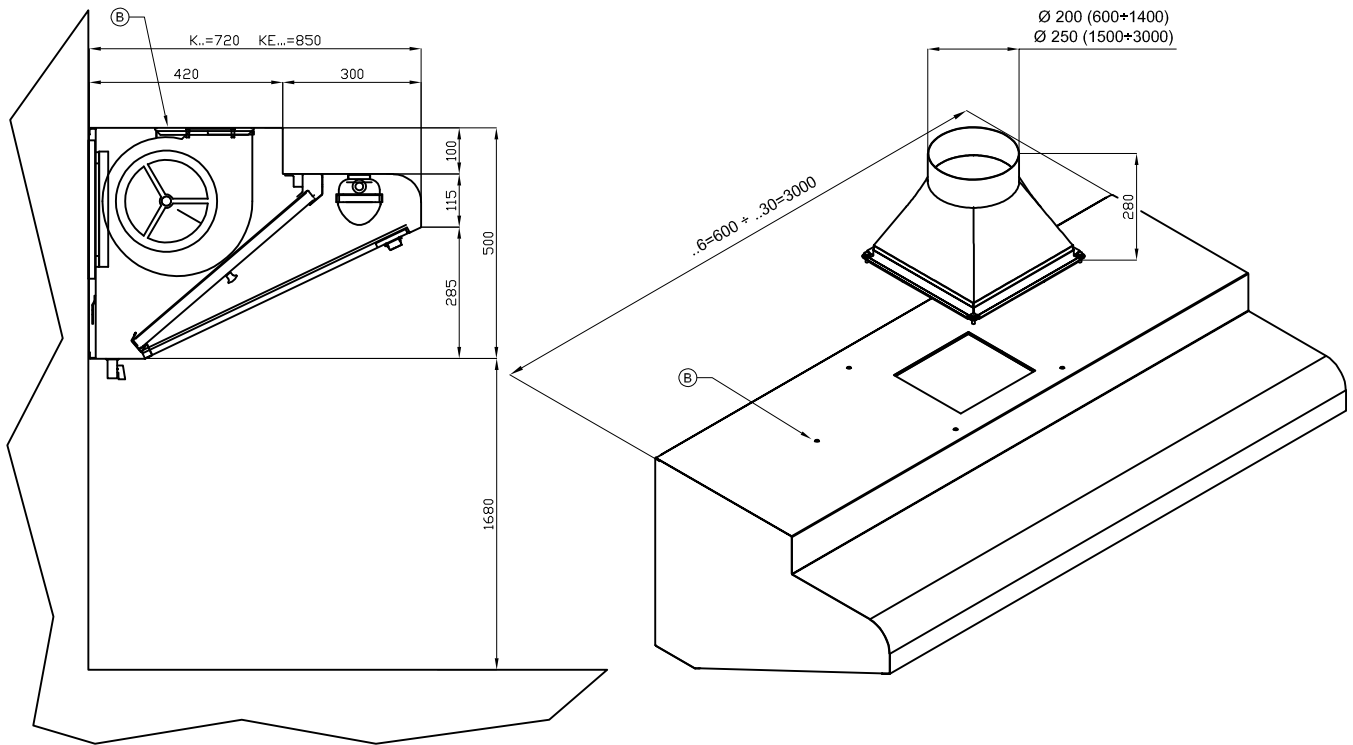

## EXTRACTOR HOODS WALL HOODS K

A	Data plate				
---	------------	--	--	--	--

MODEL: KE-14  
DIMENSIONS: cm. 140x 85x 50h

kg: 44  
m<sup>3</sup>: 0.843  
mm: 1450x570x1020

BUY LOTUS BUY ITALY

The pictures are purely representative. The manufacturer reserves the right to modify the technical data and models without previous notice.