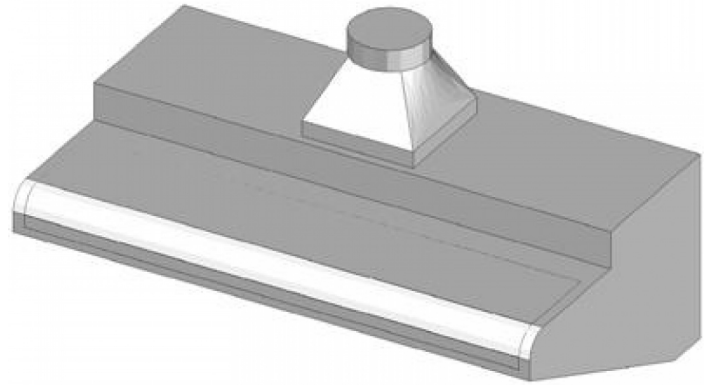

# KE-14

EXTRACTOR HOODS

WALL HOODS K

Wall hood without motor

Construction - Fabricated using CrNi 18/10 AISI 304 grade Stainless Steel Scotch-Brite Satin polish Finish. Model - Professional wall direct hood. Ideal for cooking line serie 60/70. Neutral version without motor. Maintenance - Easy removal of filters. Fittings - Appliance is supplied with labyrinth filters. Coupling flange. Condensate drain.

## EXTRACTOR HOODS WALL HOODS K

A	Data plate				
---	------------	--	--	--	--

MODEL: KE-14  
DIMENSIONS: cm. 140x 85x 50h

kg: 44  
m<sup>3</sup>: 0.843  
mm: 1450x570x1020

BUY LOTUS BUY ITALY

The pictures are purely representative. The manufacturer reserves the right to modify the technical data and models without previous notice.