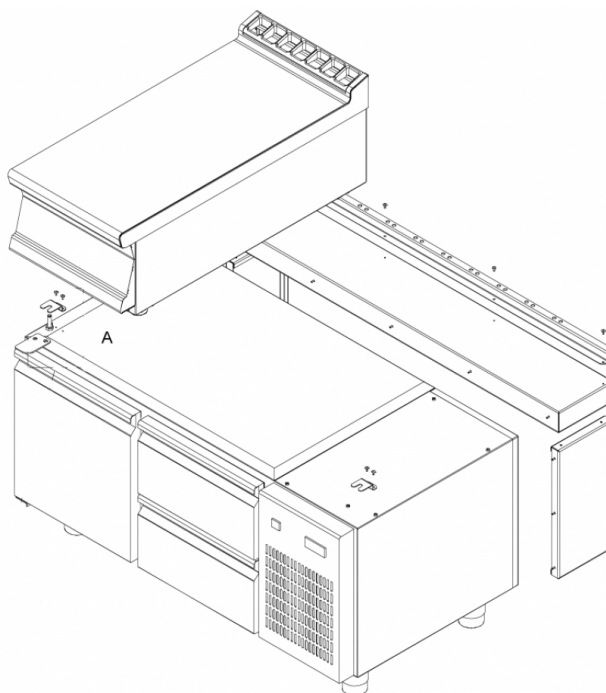

K90-BRS210

REFRIGERATED BASES

REFRIGERATED BASES ACCESSORIES

support and fixing kit for S90 on refrigerated stand

ITALIAN CULINARY ART

The pictures are purely representative. The manufacturer reserves the right to modify the technical data and models without previous notice.

K90-BRS210

REFRIGERATED BASES

REFRIGERATED BASES ACCESSORIES

A	Data plate				
---	------------	--	--	--	--

MODEL: K90-BRS210
 DIMENSIONS: cm. 210x 20

kg: 12
 m³: 0.023
 mm: 2120x180x60

BUY LOTUS BUY ITALY

The pictures are purely representative. The manufacturer reserves the right to modify the technical data and models without previous notice.