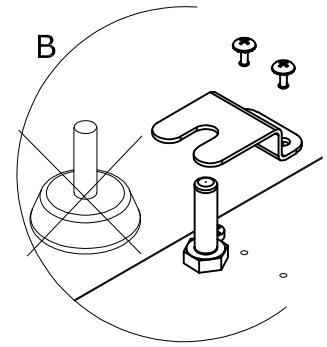

K90-BRS210

REFRIGERATED BASES

REFRIGERATED BASES ACCESSORIES

support and fixing kit for S90 on refrigerated stand

ITALIAN CULINARY ART

The pictures are purely representative. The manufacturer reserves the right to modify the technical data and models without previous notice.

K90-BRS210

REFRIGERATED BASES

REFRIGERATED BASES ACCESSORIES

A	Data plate				
---	------------	--	--	--	--

MODEL: K90-BRS210
 DIMENSIONS: cm. 210x 20

kg: 12
 m³: 0.023
 mm: 2120x180x60

BUY LOTUS BUY ITALY

The pictures are purely representative. The manufacturer reserves the right to modify the technical data and models without previous notice.