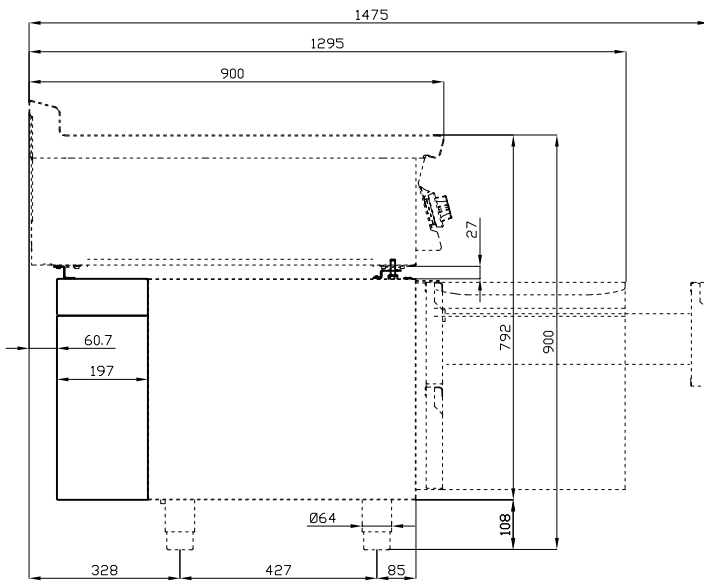

K90-BRS210

REFRIGERATED BASES

REFRIGERATED BASES ACCESSORIES

A	Data plate				
---	------------	--	--	--	--

MODEL: K90-BRS210
 DIMENSIONS: cm. 210x 20

kg: 12
 m³: 0.023
 mm: 2120x180x60

BUY LOTUS BUY ITALY

The pictures are purely representative. The manufacturer reserves the right to modify the technical data and models without previous notice.