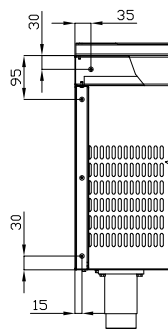

K90-BRS210

REFRIGERATED BASES

REFRIGERATED BASES ACCESSORIES

support and fixing kit for S90 on refrigerated stand

ITALIAN CULINARY ART

The pictures are purely representative. The manufacturer reserves the right to modify the technical data and models without previous notice.

K90-BRS210

REFRIGERATED BASES

REFRIGERATED BASES ACCESSORIES

A	Data plate				
---	------------	--	--	--	--

MODEL: K90-BRS210
 DIMENSIONS: cm. 210x 20

kg: 12
 m³: 0.023
 mm: 2120x180x60

BUY LOTUS BUY ITALY

The pictures are purely representative. The manufacturer reserves the right to modify the technical data and models without previous notice.