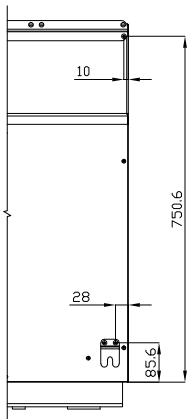

K90-BRS210

REFRIGERATED BASES

REFRIGERATED BASES ACCESSORIES

support and fixing kit for S90 on refrigerated stand

ITALIAN CULINARY ART

The pictures are purely representative. The manufacturer reserves the right to modify the technical data and models without previous notice.

K90-BRS210

REFRIGERATED BASES

REFRIGERATED BASES ACCESSORIES

A	Data plate				
---	------------	--	--	--	--

MODEL: K90-BRS210
 DIMENSIONS: cm. 210x 20

kg: 12
 m³: 0.023
 mm: 2120x180x60

BUY LOTUS BUY ITALY

The pictures are purely representative. The manufacturer reserves the right to modify the technical data and models without previous notice.