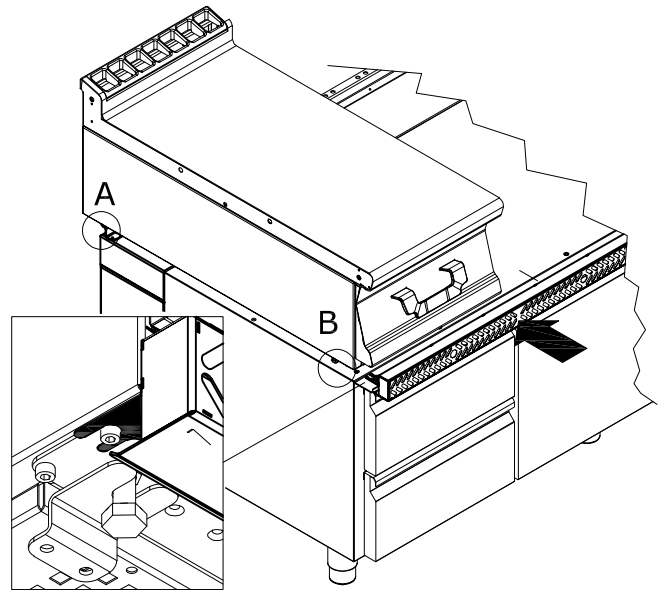

K90-BRS210

REFRIGERATED BASES

REFRIGERATED BASES ACCESSORIES

support and fixing kit for S90 on refrigerated stand

ITALIAN CULINARY ART

The pictures are purely representative. The manufacturer reserves the right to modify the technical data and models without previous notice.

K90-BRS210

REFRIGERATED BASES

REFRIGERATED BASES ACCESSORIES

A	Data plate				
---	------------	--	--	--	--

MODEL: K90-BRS210
 DIMENSIONS: cm. 210x 20

kg: 12
 m³: 0.023
 mm: 2120x180x60

BUY LOTUS BUY ITALY

The pictures are purely representative. The manufacturer reserves the right to modify the technical data and models without previous notice.