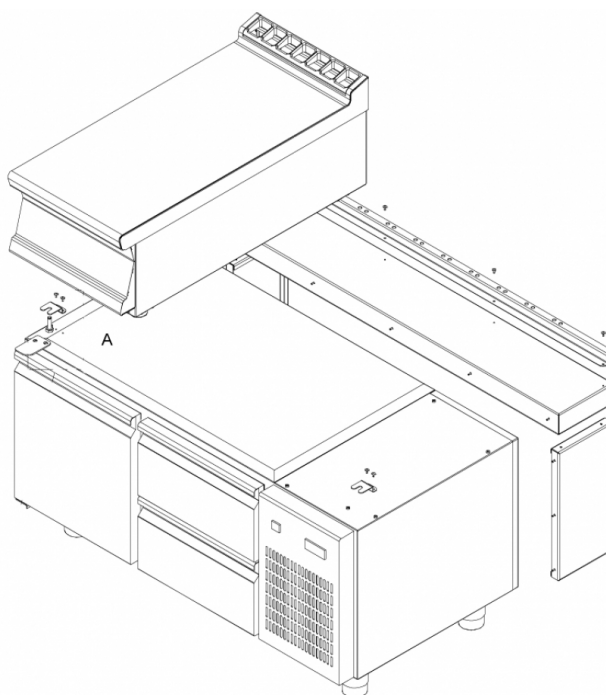

K90-BRS120

REFRIGERATED BASES

REFRIGERATED BASES ACCESSORIES

support and fixing kit for S90 on refrigerated stand

ITALIAN CULINARY ART

The pictures are purely representative. The manufacturer reserves the right to modify the technical data and models without previous notice.

K90-BRS120

REFRIGERATED BASES

REFRIGERATED BASES ACCESSORIES

A	Data plate				
---	------------	--	--	--	--

MODEL: K90-BRS120
 DIMENSIONS: cm. 120x 20

kg: 7
 m³: 0.013
 mm: 1220x180x60

BUY LOTUS BUY ITALY

The pictures are purely representative. The manufacturer reserves the right to modify the technical data and models without previous notice.