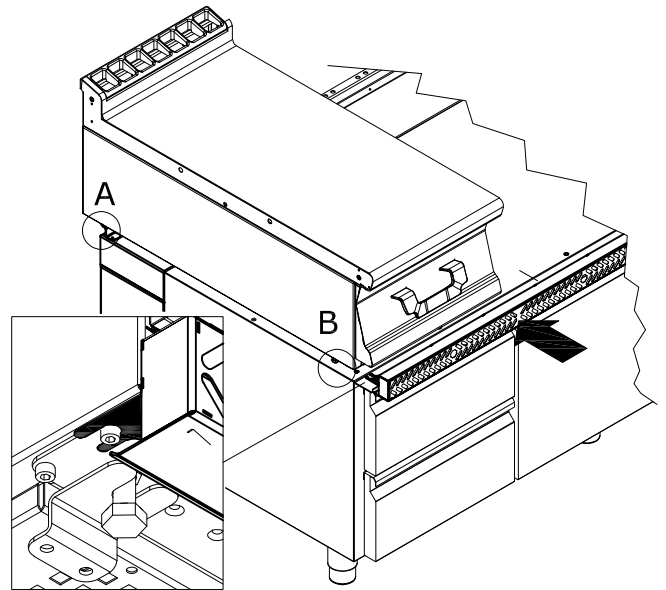

K90-BRS120

REFRIGERATED BASES

REFRIGERATED BASES ACCESSORIES

support and fixing kit for S90 on refrigerated stand

ITALIAN CULINARY ART

The pictures are purely representative. The manufacturer reserves the right to modify the technical data and models without previous notice.

K90-BRS120

REFRIGERATED BASES

REFRIGERATED BASES ACCESSORIES

A	Data plate				
---	------------	--	--	--	--

MODEL: K90-BRS120
 DIMENSIONS: cm. 120x 20

kg: 7
 m³: 0.013
 mm: 1220x180x60

BUY LOTUS BUY ITALY

The pictures are purely representative. The manufacturer reserves the right to modify the technical data and models without previous notice.