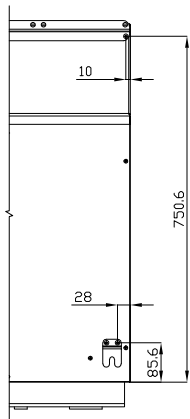

K90-BRS120

REFRIGERATED BASES

REFRIGERATED BASES ACCESSORIES

support and fixing kit for S90 on refrigerated stand

ITALIAN CULINARY ART

The pictures are purely representative. The manufacturer reserves the right to modify the technical data and models without previous notice.

K90-BRS120

REFRIGERATED BASES

REFRIGERATED BASES ACCESSORIES

A	Data plate				
---	------------	--	--	--	--

MODEL: K90-BRS120
 DIMENSIONS: cm. 120x 20

kg: 7
 m³: 0.013
 mm: 1220x180x60

BUY LOTUS BUY ITALY

The pictures are purely representative. The manufacturer reserves the right to modify the technical data and models without previous notice.