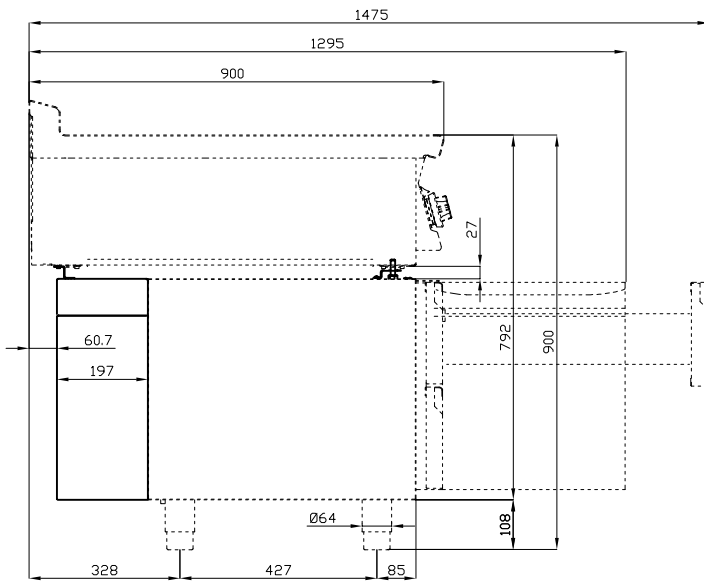

K90-BRS120

REFRIGERATED BASES

REFRIGERATED BASES ACCESSORIES

support and fixing kit for S90 on refrigerated stand

ITALIAN CULINARY ART

The pictures are purely representative. The manufacturer reserves the right to modify the technical data and models without previous notice.

K90-BRS120

REFRIGERATED BASES

REFRIGERATED BASES ACCESSORIES

A	Data plate				
---	------------	--	--	--	--

MODEL: K90-BRS120
 DIMENSIONS: cm. 120x 20

kg: 7
 m³: 0.013
 mm: 1220x180x60

BUY LOTUS BUY ITALY

The pictures are purely representative. The manufacturer reserves the right to modify the technical data and models without previous notice.