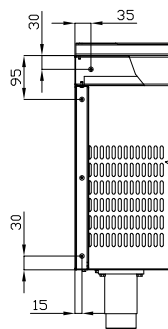

K90-BRS120

REFRIGERATED BASES

REFRIGERATED BASES ACCESSORIES

support and fixing kit for S90 on refrigerated stand

ITALIAN CULINARY ART

The pictures are purely representative. The manufacturer reserves the right to modify the technical data and models without previous notice.

K90-BRS120

REFRIGERATED BASES

REFRIGERATED BASES ACCESSORIES

A	Data plate				
---	------------	--	--	--	--

MODEL: K90-BRS120
 DIMENSIONS: cm. 120x 20

kg: 7
 m³: 0.013
 mm: 1220x180x60

BUY LOTUS BUY ITALY

The pictures are purely representative. The manufacturer reserves the right to modify the technical data and models without previous notice.