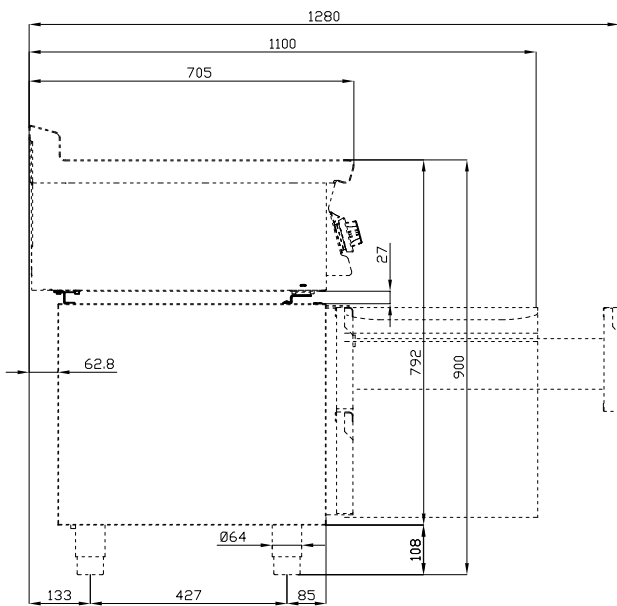

K70-BRS210

REFRIGERATED BASES

REFRIGERATED BASES ACCESSORIES

A	Data plate				
---	------------	--	--	--	--

MODEL: K70-BRS210

DIMENSIONS: cm. 210

m³: 0.008
mm: 2120x60x60

BUY LOTUS BUY ITALY