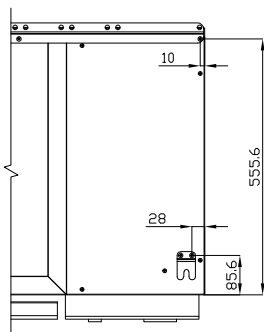

K70-BRS210

REFRIGERATED BASES

REFRIGERATED BASES ACCESSORIES

A	Data plate				
---	------------	--	--	--	--

MODEL: K70-BRS210

DIMENSIONS: cm. 210

m³: 0.008
mm: 2120x60x60

BUY LOTUS BUY ITALY