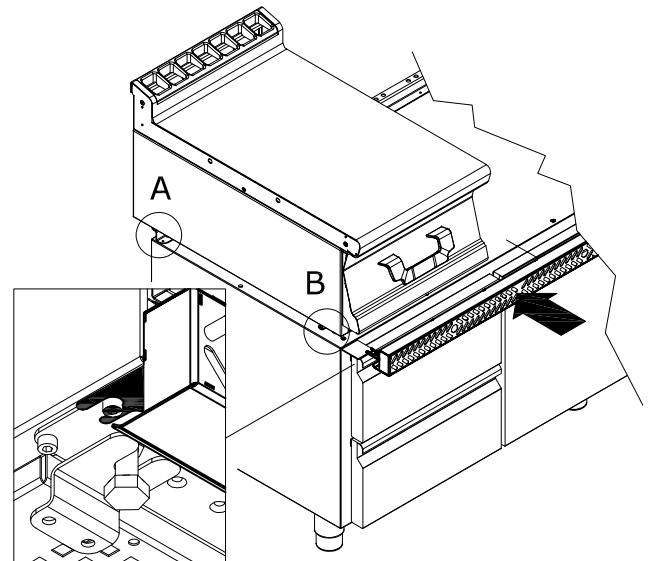

K70-BRS210

REFRIGERATED BASES

REFRIGERATED BASES ACCESSORIES

Fixing kit for S70 on refrigerated stand

ITALIAN CULINARY ART

The pictures are purely representative. The manufacturer reserves the right to modify the technical data and models without previous notice.

K70-BRS210

REFRIGERATED BASES

REFRIGERATED BASES ACCESSORIES

A	Data plate				
---	------------	--	--	--	--

MODEL: K70-BRS210

DIMENSIONS: cm. 210

m³: 0.008
mm: 2120x60x60

BUY LOTUS BUY ITALY