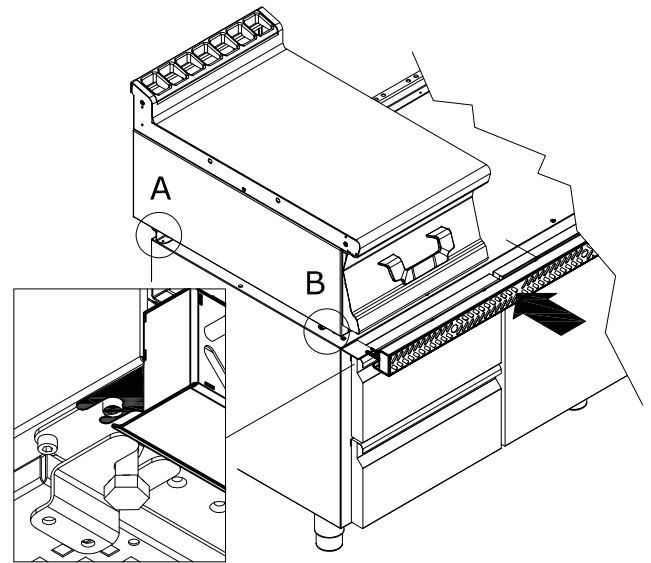

# K70-BRS210

REFRIGERATED BASES

REFRIGERATED BASES ACCESSORIES

Fixing kit for S70 on refrigerated stand

ITALIAN CULINARY ART

The pictures are purely representative. The manufacturer reserves the right to modify the technical data and models without previous notice.

# K70-BRS210

REFRIGERATED BASES

REFRIGERATED BASES ACCESSORIES

A	Data plate				
---	------------	--	--	--	--

MODEL: K70-BRS210

DIMENSIONS: cm. 210

kg: 5  
m<sup>3</sup>: 0.008  
mm: 2120x60x60

BUY LOTUS BUY ITALY