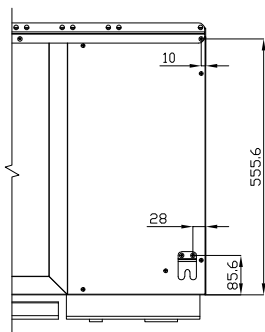

# K70-BRS210

REFRIGERATED BASES

REFRIGERATED BASES ACCESSORIES

A	Data plate				
---	------------	--	--	--	--

MODEL: K70-BRS210

DIMENSIONS: cm. 210

kg: 5  
m<sup>3</sup>: 0.008  
mm: 2120x60x60

BUY LOTUS BUY ITALY