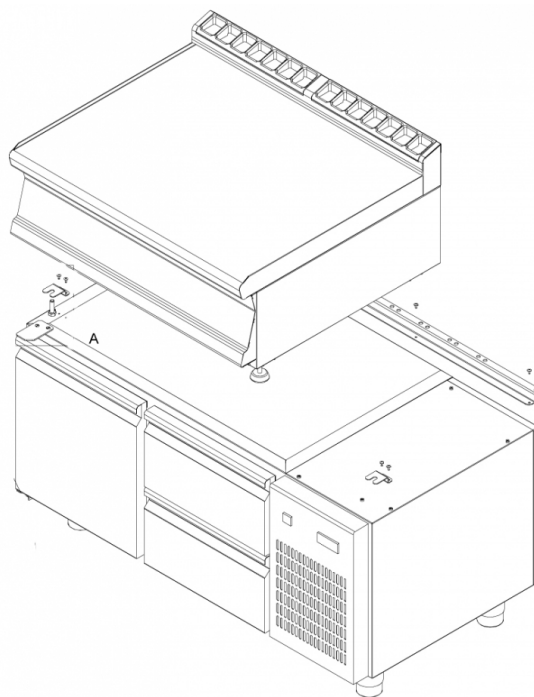

K70-BRS210

REFRIGERATED BASES

REFRIGERATED BASES ACCESSORIES

Fixing kit for S70 on refrigerated stand

ITALIAN CULINARY ART

The pictures are purely representative. The manufacturer reserves the right to modify the technical data and models without previous notice.

K70-BRS210

REFRIGERATED BASES

REFRIGERATED BASES ACCESSORIES

A	Data plate				
---	------------	--	--	--	--

MODEL: K70-BRS210

DIMENSIONS: cm. 210

m³: 0.008
mm: 2120x60x60

BUY LOTUS BUY ITALY