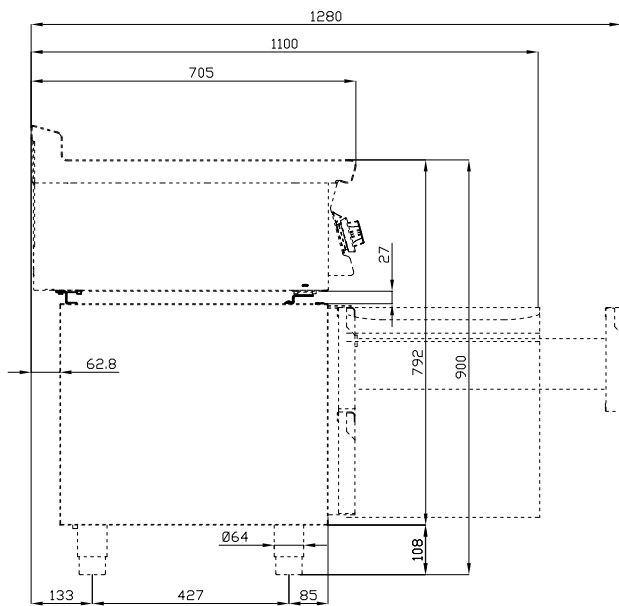

# K70-BRS210

REFRIGERATED BASES

REFRIGERATED BASES ACCESSORIES

Fixing kit for S70 on refrigerated stand

ITALIAN CULINARY ART

The pictures are purely representative. The manufacturer reserves the right to modify the technical data and models without previous notice.

# K70-BRS210

REFRIGERATED BASES

REFRIGERATED BASES ACCESSORIES

A	Data plate				
---	------------	--	--	--	--

MODEL: K70-BRS210

DIMENSIONS: cm. 210

kg: 5  
m<sup>3</sup>: 0.008  
mm: 2120x60x60

BUY LOTUS BUY ITALY