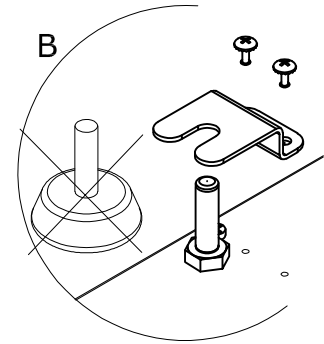

# K70-BRS210

REFRIGERATED BASES

REFRIGERATED BASES ACCESSORIES

Fixing kit for S70 on refrigerated stand

ITALIAN CULINARY ART

The pictures are purely representative. The manufacturer reserves the right to modify the technical data and models without previous notice.

# K70-BRS210

REFRIGERATED BASES

REFRIGERATED BASES ACCESSORIES

A	Data plate				
---	------------	--	--	--	--

MODEL: K70-BRS210

DIMENSIONS: cm. 210

kg: 5  
m<sup>3</sup>: 0.008  
mm: 2120x60x60

BUY LOTUS BUY ITALY