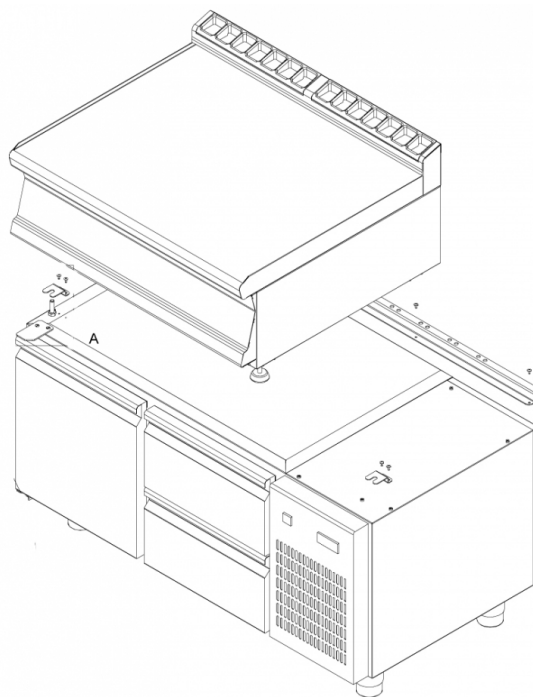

# K70-BRS210

REFRIGERATED BASES

REFRIGERATED BASES ACCESSORIES

Fixing kit for S70 on refrigerated stand

ITALIAN CULINARY ART

The pictures are purely representative. The manufacturer reserves the right to modify the technical data and models without previous notice.

# K70-BRS210

REFRIGERATED BASES

REFRIGERATED BASES ACCESSORIES

A	Data plate				
---	------------	--	--	--	--

MODEL: K70-BRS210

DIMENSIONS: cm. 210

kg: 5  
m<sup>3</sup>: 0.008  
mm: 2120x60x60

BUY LOTUS BUY ITALY