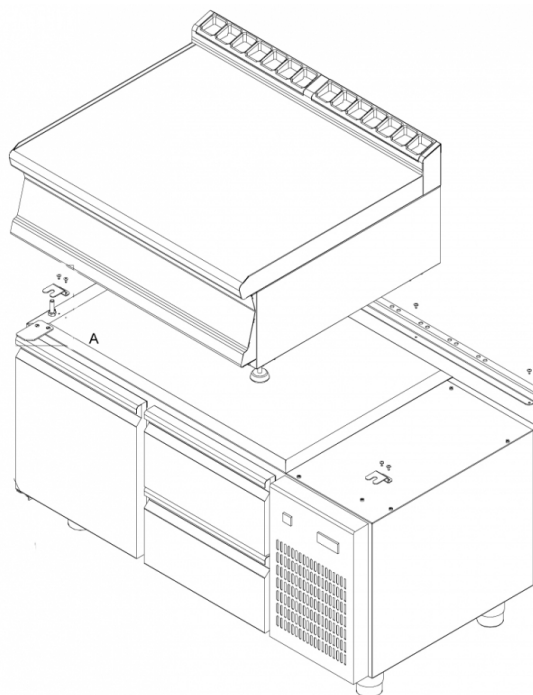

K70-BRS160

REFRIGERATED BASES

REFRIGERATED BASES ACCESSORIES

Fixing kit for S70 on refrigerated stand

ITALIAN CULINARY ART

The pictures are purely representative. The manufacturer reserves the right to modify the technical data and models without previous notice.

K70-BRS160

REFRIGERATED BASES

REFRIGERATED BASES ACCESSORIES

A	Data plate				
---	------------	--	--	--	--

MODEL: K70-BRS160

DIMENSIONS: cm. 160

m³: 0.006
mm: 1620x60x60

BUY LOTUS BUY ITALY