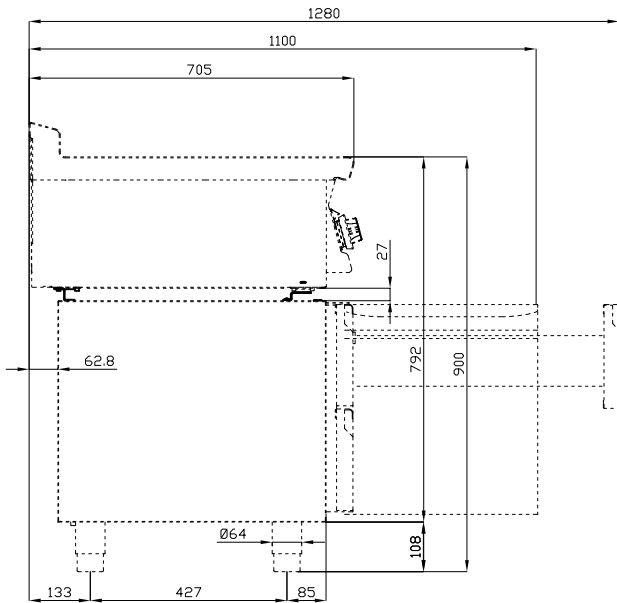

K70-BRS160

REFRIGERATED BASES

REFRIGERATED BASES ACCESSORIES

A	Data plate				
---	------------	--	--	--	--

MODEL: K70-BRS160

DIMENSIONS: cm. 160

kg: 4
m³: 0.006
mm: 1620x60x60

BUY LOTUS BUY ITALY