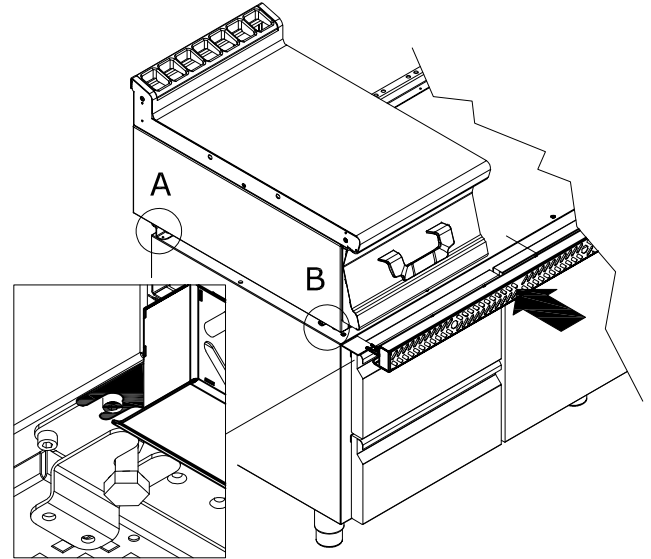

K70-BRS160

REFRIGERATED BASES

REFRIGERATED BASES ACCESSORIES

Fixing kit for S70 on refrigerated stand

ITALIAN CULINARY ART

The pictures are purely representative. The manufacturer reserves the right to modify the technical data and models without previous notice.

K70-BRS160

REFRIGERATED BASES

REFRIGERATED BASES ACCESSORIES

A	Data plate				
---	------------	--	--	--	--

MODEL: K70-BRS160

DIMENSIONS: cm. 160

kg: 4
m³: 0.006
mm: 1620x60x60

BUY LOTUS BUY ITALY