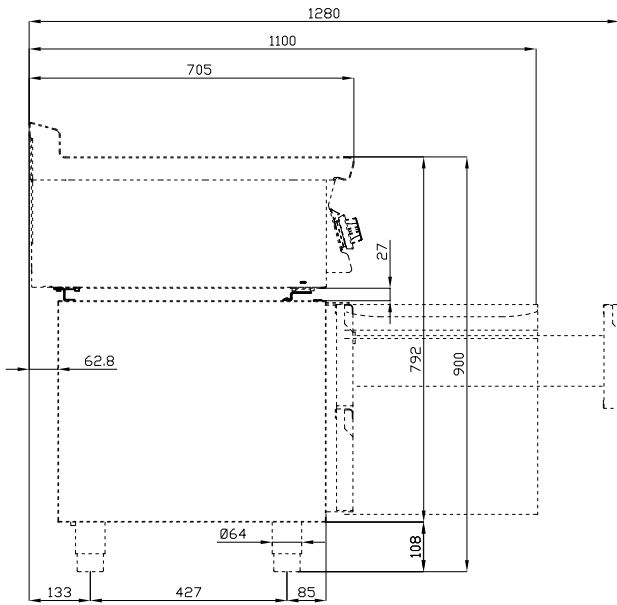

K70-BRS160

REFRIGERATED BASES

REFRIGERATED BASES ACCESSORIES

A	Data plate				
---	------------	--	--	--	--

MODEL: K70-BRS160

DIMENSIONS: cm. 160

m³: 0.006
mm: 1620x60x60

BUY LOTUS BUY ITALY