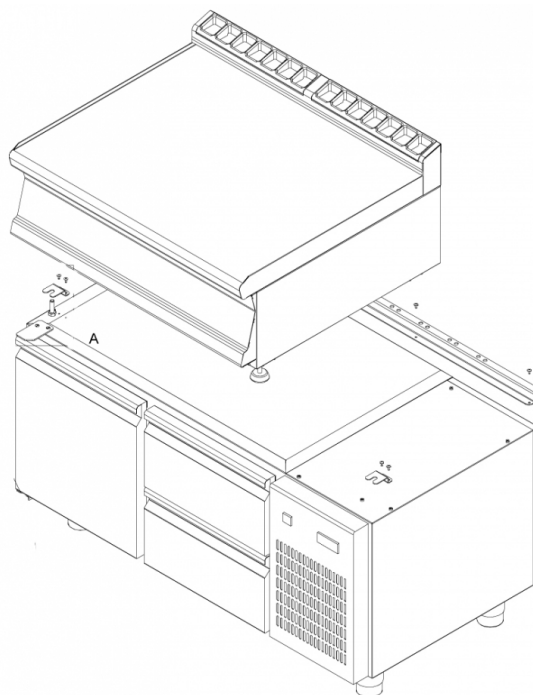

K70-BRS160

REFRIGERATED BASES

REFRIGERATED BASES ACCESSORIES

Fixing kit for S70 on refrigerated stand

ITALIAN CULINARY ART

The pictures are purely representative. The manufacturer reserves the right to modify the technical data and models without previous notice.

K70-BRS160

REFRIGERATED BASES

REFRIGERATED BASES ACCESSORIES

A	Data plate				
---	------------	--	--	--	--

MODEL: K70-BRS160

DIMENSIONS: cm. 160

kg: 4
m³: 0.006
mm: 1620x60x60

BUY LOTUS BUY ITALY