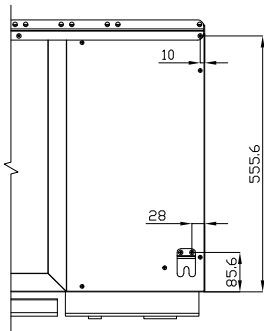

K70-BRS160

REFRIGERATED BASES

REFRIGERATED BASES ACCESSORIES

A	Data plate				
---	------------	--	--	--	--

MODEL: K70-BRS160

DIMENSIONS: cm. 160

m³: 0.006
mm: 1620x60x60

BUY LOTUS BUY ITALY