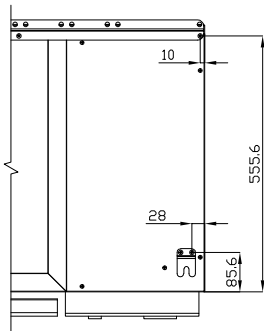

K70-BRS160

REFRIGERATED BASES

REFRIGERATED BASES ACCESSORIES

A	Data plate				
---	------------	--	--	--	--

MODEL: K70-BRS160

DIMENSIONS: cm. 160

kg: 4
m³: 0.006
mm: 1620x60x60

BUY LOTUS BUY ITALY