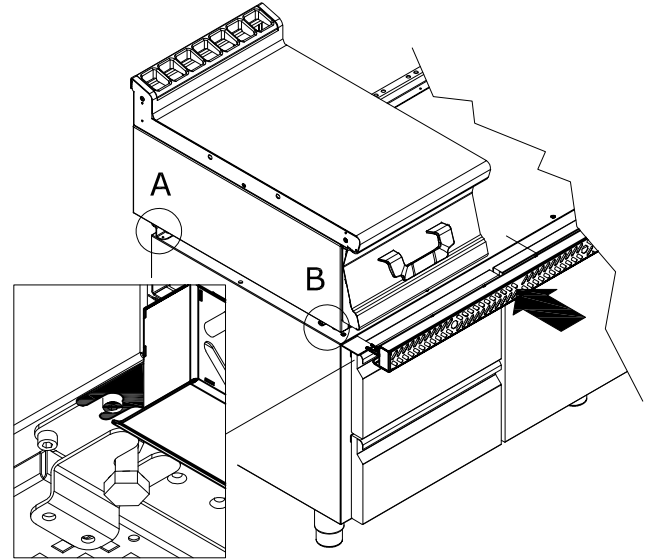

K70-BRS160

REFRIGERATED BASES

REFRIGERATED BASES ACCESSORIES

Fixing kit for S70 on refrigerated stand

ITALIAN CULINARY ART

The pictures are purely representative. The manufacturer reserves the right to modify the technical data and models without previous notice.

K70-BRS160

REFRIGERATED BASES

REFRIGERATED BASES ACCESSORIES

A	Data plate				
---	------------	--	--	--	--

MODEL: K70-BRS160

DIMENSIONS: cm. 160

m³: 0.006
mm: 1620x60x60

BUY LOTUS BUY ITALY