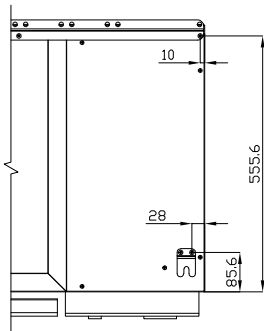

# K70-BRS120

REFRIGERATED BASES

REFRIGERATED BASES ACCESSORIES

A	Data plate				
---	------------	--	--	--	--

MODEL: K70-BRS120

DIMENSIONS: cm. 120

m<sup>3</sup>: 0.004  
mm: 1220x60x60

BUY LOTUS BUY ITALY