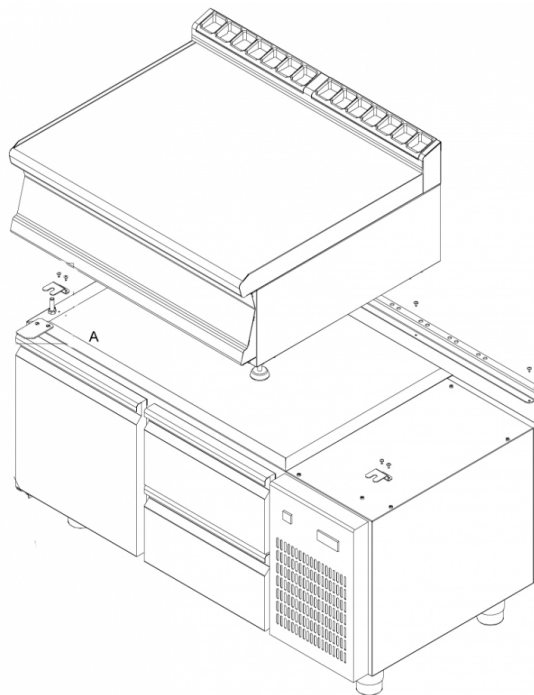

# K70-BRS120

REFRIGERATED BASES

REFRIGERATED BASES ACCESSORIES

Fixing kit for S70 on refrigerated stand

ITALIAN CULINARY ART

The pictures are purely representative. The manufacturer reserves the right to modify the technical data and models without previous notice.

# K70-BRS120

REFRIGERATED BASES

REFRIGERATED BASES ACCESSORIES

A	Data plate				
---	------------	--	--	--	--

MODEL: K70-BRS120

DIMENSIONS: cm. 120

m<sup>3</sup>: 0.004  
mm: 1220x60x60

BUY LOTUS BUY ITALY