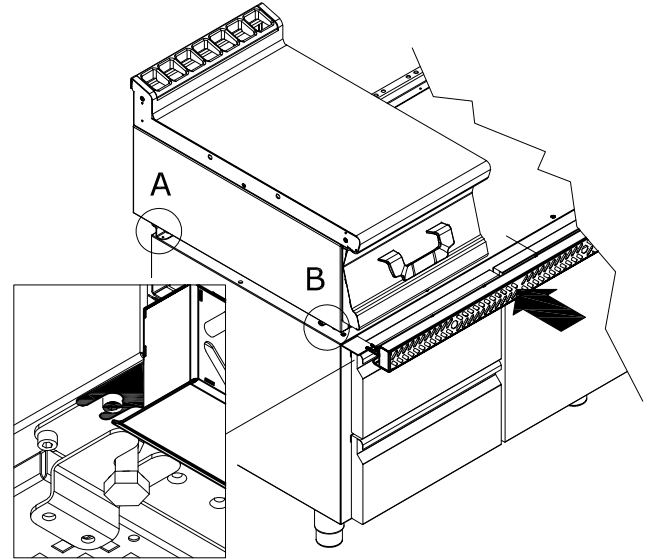

# K70-BRS120

REFRIGERATED BASES

REFRIGERATED BASES ACCESSORIES

Fixing kit for S70 on refrigerated stand

ITALIAN CULINARY ART

The pictures are purely representative. The manufacturer reserves the right to modify the technical data and models without previous notice.

# K70-BRS120

REFRIGERATED BASES

REFRIGERATED BASES ACCESSORIES

A	Data plate				
---	------------	--	--	--	--

MODEL: K70-BRS120

DIMENSIONS: cm. 120

kg: 3  
m<sup>3</sup>: 0.004  
mm: 1220x60x60

BUY LOTUS BUY ITALY