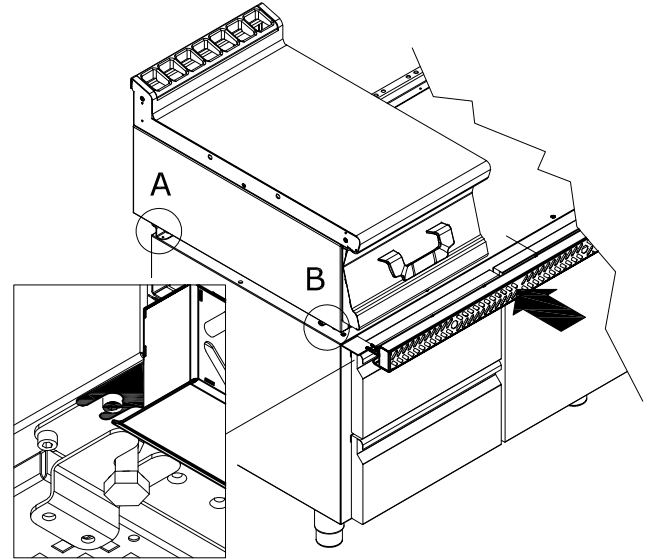

# K70-BRS120

REFRIGERATED BASES

REFRIGERATED BASES ACCESSORIES

Fixing kit for S70 on refrigerated stand

ITALIAN CULINARY ART

The pictures are purely representative. The manufacturer reserves the right to modify the technical data and models without previous notice.

# K70-BRS120

REFRIGERATED BASES

REFRIGERATED BASES ACCESSORIES

A	Data plate				
---	------------	--	--	--	--

MODEL: K70-BRS120

DIMENSIONS: cm. 120

m<sup>3</sup>: 0.004  
mm: 1220x60x60

BUY LOTUS BUY ITALY