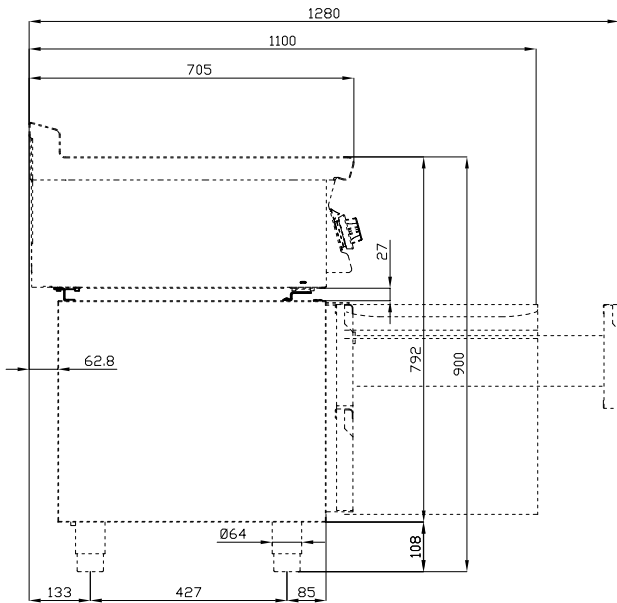

# K70-BRS120

REFRIGERATED BASES

REFRIGERATED BASES ACCESSORIES

A	Data plate				
---	------------	--	--	--	--

MODEL: K70-BRS120

DIMENSIONS: cm. 120

m<sup>3</sup>: 0.004  
mm: 1220x60x60

BUY LOTUS BUY ITALY