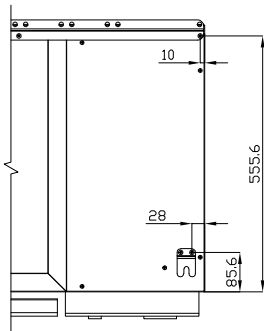

# K70-BRS120

REFRIGERATED BASES

REFRIGERATED BASES ACCESSORIES

A	Data plate				
---	------------	--	--	--	--

MODEL: K70-BRS120

DIMENSIONS: cm. 120

kg: 3  
m<sup>3</sup>: 0.004  
mm: 1220x60x60

BUY LOTUS BUY ITALY