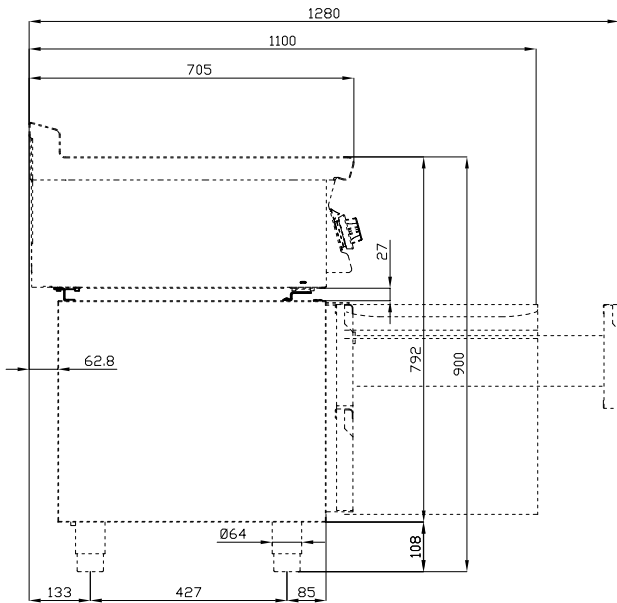

# K70-BRS120

REFRIGERATED BASES

REFRIGERATED BASES ACCESSORIES

A	Data plate				
---	------------	--	--	--	--

MODEL: K70-BRS120

DIMENSIONS: cm. 120

kg: 3  
m<sup>3</sup>: 0.004  
mm: 1220x60x60

BUY LOTUS BUY ITALY