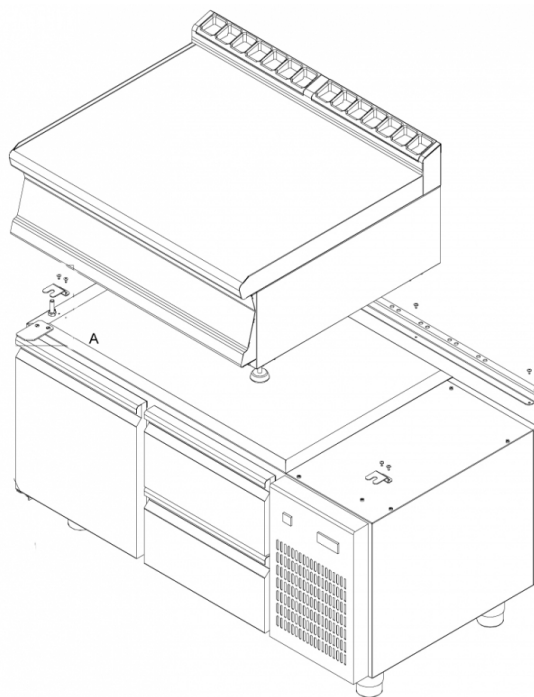

# K70-BRS120

REFRIGERATED BASES

REFRIGERATED BASES ACCESSORIES

Fixing kit for S70 on refrigerated stand

ITALIAN CULINARY ART

The pictures are purely representative. The manufacturer reserves the right to modify the technical data and models without previous notice.

# K70-BRS120

REFRIGERATED BASES

REFRIGERATED BASES ACCESSORIES

A	Data plate				
---	------------	--	--	--	--

MODEL: K70-BRS120

DIMENSIONS: cm. 120

kg: 3  
m<sup>3</sup>: 0.004  
mm: 1220x60x60

BUY LOTUS BUY ITALY