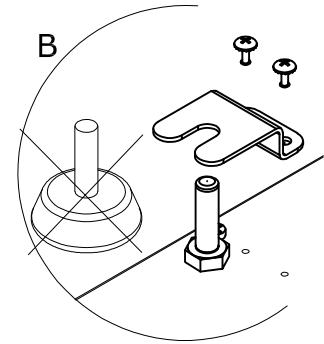

# K70-BRS120

REFRIGERATED BASES

REFRIGERATED BASES ACCESSORIES

Fixing kit for S70 on refrigerated stand

ITALIAN CULINARY ART

The pictures are purely representative. The manufacturer reserves the right to modify the technical data and models without previous notice.

# K70-BRS120

REFRIGERATED BASES

REFRIGERATED BASES ACCESSORIES

A	Data plate				
---	------------	--	--	--	--

MODEL: K70-BRS120

DIMENSIONS: cm. 120

m<sup>3</sup>: 0.004  
mm: 1220x60x60

BUY LOTUS BUY ITALY