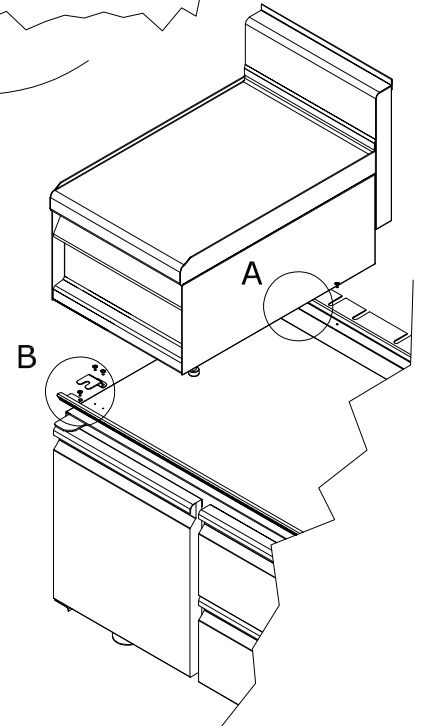

K65-BRS210

REFRIGERATED BASES

REFRIGERATED BASES ACCESSORIES

Fixing kit for S65 on refrigerated stand

ITALIAN CULINARY ART

The pictures are purely representative. The manufacturer reserves the right to modify the technical data and models without previous notice.

K65-BRS210

REFRIGERATED BASES

REFRIGERATED BASES ACCESSORIES

A	Data plate				
---	------------	--	--	--	--

MODEL: K65-BRS210
DIMENSIONS: cm. 210

kg: 5
m³: 0.008
mm: 2120x60x60

BUY LOTUS BUY ITALY

The pictures are purely representative. The manufacturer reserves the right to modify the technical data and models without previous notice.