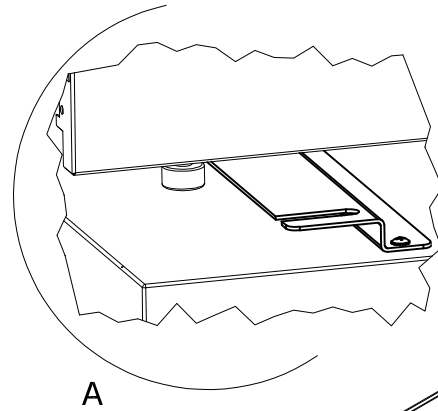

K65-BRS210

REFRIGERATED BASES

REFRIGERATED BASES ACCESSORIES

Fixing kit for S65 on refrigerated stand

ITALIAN CULINARY ART

The pictures are purely representative. The manufacturer reserves the right to modify the technical data and models without previous notice.

K65-BRS210

REFRIGERATED BASES

REFRIGERATED BASES ACCESSORIES

A	Data plate				
---	------------	--	--	--	--

MODEL: K65-BRS210
DIMENSIONS: cm. 210

kg: 5
m³: 0.008
mm: 2120x60x60

BUY LOTUS BUY ITALY

The pictures are purely representative. The manufacturer reserves the right to modify the technical data and models without previous notice.