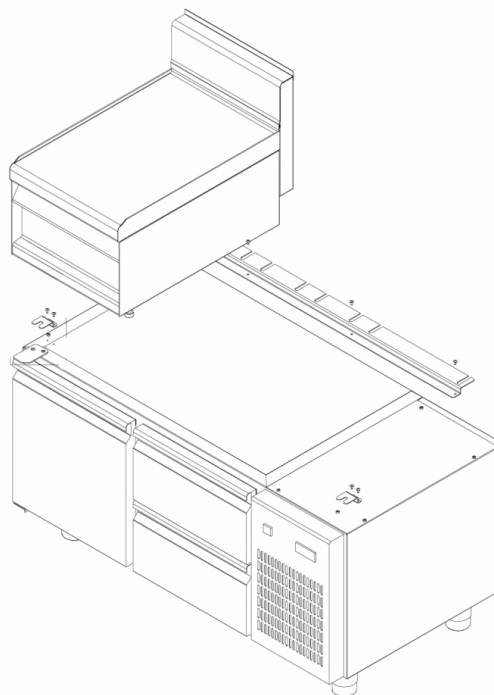

K65-BRS210

REFRIGERATED BASES

REFRIGERATED BASES ACCESSORIES

Fixing kit for S65 on refrigerated stand

ITALIAN CULINARY ART

The pictures are purely representative. The manufacturer reserves the right to modify the technical data and models without previous notice.

K65-BRS210

REFRIGERATED BASES

REFRIGERATED BASES ACCESSORIES

A	Data plate				
---	------------	--	--	--	--

MODEL: K65-BRS210
DIMENSIONS: cm. 210

kg: 5
m³: 0.008
mm: 2120x60x60

BUY LOTUS BUY ITALY

The pictures are purely representative. The manufacturer reserves the right to modify the technical data and models without previous notice.