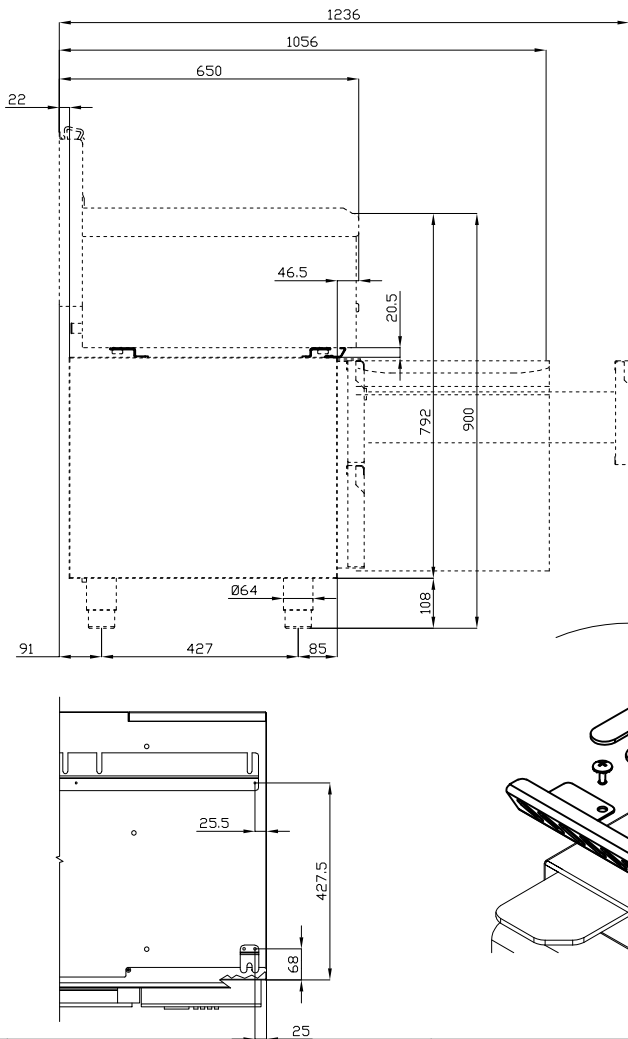

K65-BRS210

REFRIGERATED BASES

REFRIGERATED BASES ACCESSORIES

Fixing kit for S65 on refrigerated stand

ITALIAN CULINARY ART

The pictures are purely representative. The manufacturer reserves the right to modify the technical data and models without previous notice.

K65-BRS210

REFRIGERATED BASES

REFRIGERATED BASES ACCESSORIES

A	Data plate				
---	------------	--	--	--	--

MODEL: K65-BRS210
DIMENSIONS: cm. 210

kg: 5
m³: 0.008
mm: 2120x60x60

BUY LOTUS BUY ITALY

The pictures are purely representative. The manufacturer reserves the right to modify the technical data and models without previous notice.