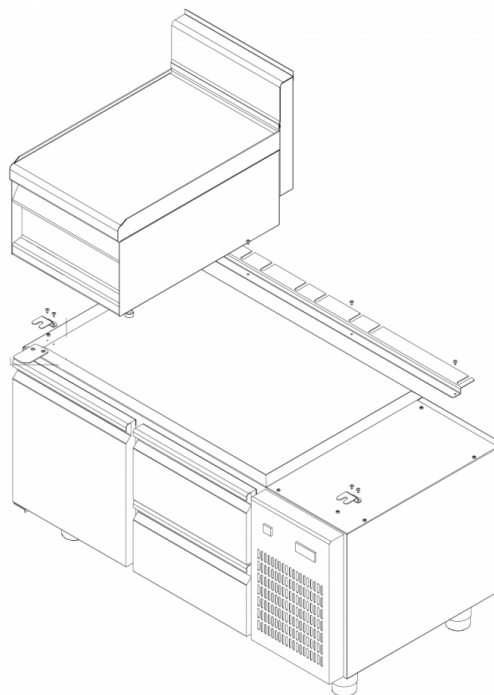

K65-BRS210

REFRIGERATED BASES

REFRIGERATED BASES ACCESSORIES

Fixing kit for S65 on refrigerated stand

ITALIAN CULINARY ART

The pictures are purely representative. The manufacturer reserves the right to modify the technical data and models without previous notice.

K65-BRS210

REFRIGERATED BASES

REFRIGERATED BASES ACCESSORIES

A

B

B

A	Data plate				
---	------------	--	--	--	--

MODEL: K65-BRS210
DIMENSIONS: cm. 210