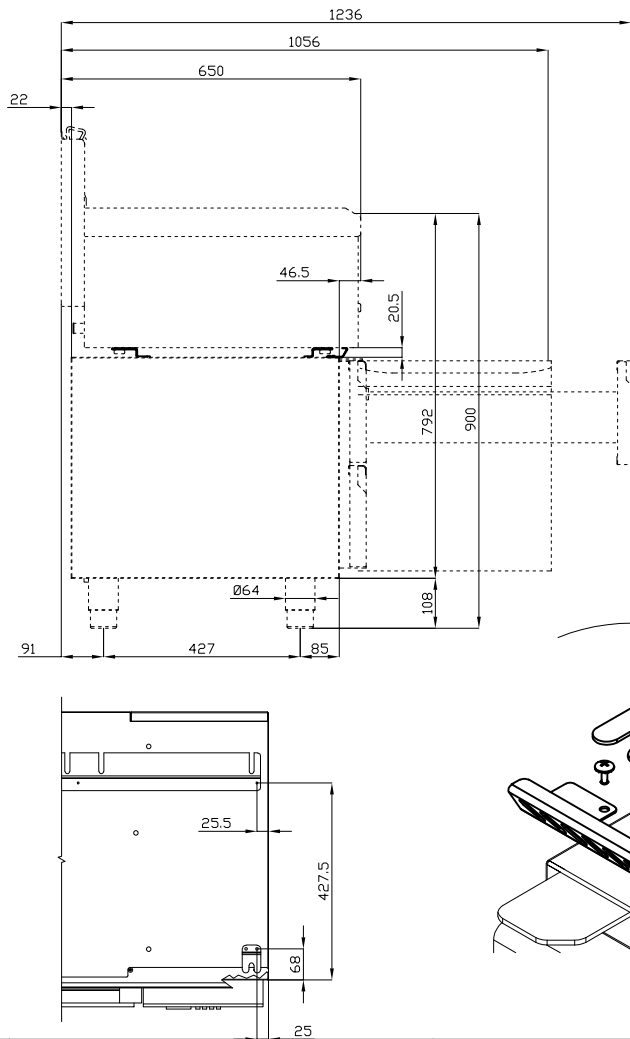

K65-BRS210

REFRIGERATED BASES

REFRIGERATED BASES ACCESSORIES

Fixing kit for S65 on refrigerated stand

ITALIAN CULINARY ART

The pictures are purely representative. The manufacturer reserves the right to modify the technical data and models without previous notice.

K65-BRS210

REFRIGERATED BASES

REFRIGERATED BASES ACCESSORIES

A

B

B

A	Data plate				
---	------------	--	--	--	--

MODEL: K65-BRS210
DIMENSIONS: cm. 210

m³: 0.008
mm: 2120x60x60

BUY LOTUS BUY ITALY

The pictures are purely representative. The manufacturer reserves the right to modify the technical data and models without previous notice.

LOTUS S.P.A. Via Calmaor, 46
31020 San Vendemiano (TV) - Italy
Tel. + 39 0438 778020 / 778468
Fax + 39 0438 778277
www.lotuscookers.it - lotus@lotuscookers.it