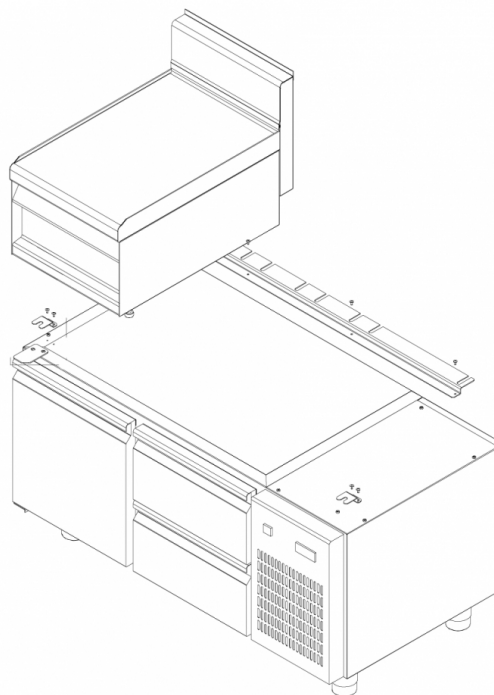

K65-BRS160

REFRIGERATED BASES

REFRIGERATED BASES ACCESSORIES

Fixing kit for S65 on refrigerated stand

ITALIAN CULINARY ART

The pictures are purely representative. The manufacturer reserves the right to modify the technical data and models without previous notice.

K65-BRS160

REFRIGERATED BASES

REFRIGERATED BASES ACCESSORIES

A

B

B

A	Data plate				
---	------------	--	--	--	--

MODEL: K65-BRS160

DIMENSIONS: cm. 160

m³: 0.006
mm: 1620x60x60

BUY LOTUS BUY ITALY

The pictures are purely representative. The manufacturer reserves the right to modify the technical data and models without previous notice.