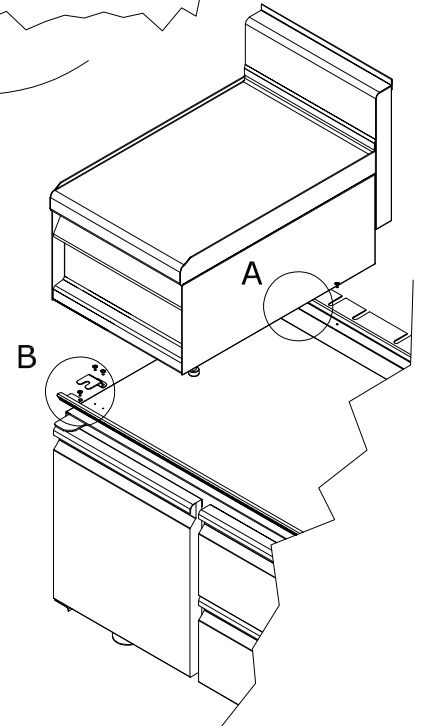

K65-BRS160

REFRIGERATED BASES

REFRIGERATED BASES ACCESSORIES

Fixing kit for S65 on refrigerated stand

ITALIAN CULINARY ART

The pictures are purely representative. The manufacturer reserves the right to modify the technical data and models without previous notice.

K65-BRS160

REFRIGERATED BASES

REFRIGERATED BASES ACCESSORIES

A	Data plate				
---	------------	--	--	--	--

MODEL: K65-BRS160
DIMENSIONS: cm. 160

kg: 4
m³: 0.006
mm: 1620x60x60

BUY LOTUS BUY ITALY

The pictures are purely representative. The manufacturer reserves the right to modify the technical data and models without previous notice.