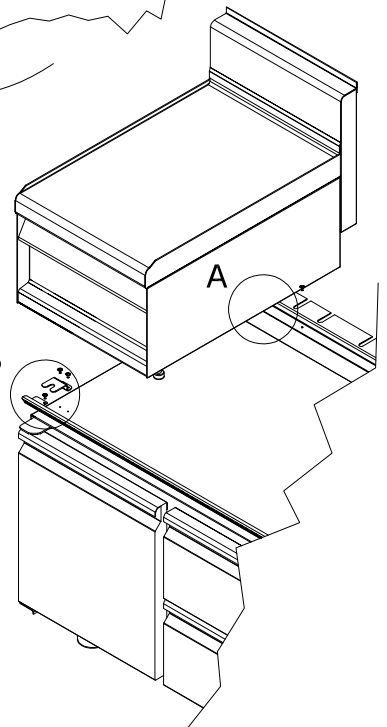

K65-BRS160

REFRIGERATED BASES

REFRIGERATED BASES ACCESSORIES

Fixing kit for S65 on refrigerated stand

ITALIAN CULINARY ART

The pictures are purely representative. The manufacturer reserves the right to modify the technical data and models without previous notice.

K65-BRS160

REFRIGERATED BASES

REFRIGERATED BASES ACCESSORIES

A

B

B

A	Data plate				
---	------------	--	--	--	--

MODEL: K65-BRS160

DIMENSIONS: cm. 160

m³: 0.006
mm: 1620x60x60

BUY LOTUS BUY ITALY

The pictures are purely representative. The manufacturer reserves the right to modify the technical data and models without previous notice.