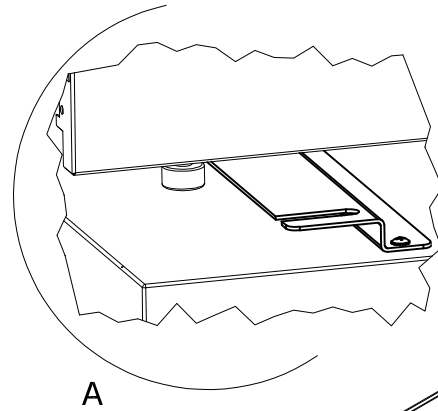

K65-BRS160

REFRIGERATED BASES

REFRIGERATED BASES ACCESSORIES

Fixing kit for S65 on refrigerated stand

ITALIAN CULINARY ART

The pictures are purely representative. The manufacturer reserves the right to modify the technical data and models without previous notice.

K65-BRS160

REFRIGERATED BASES

REFRIGERATED BASES ACCESSORIES

A	Data plate				
---	------------	--	--	--	--

MODEL: K65-BRS160
DIMENSIONS: cm. 160

kg: 4
m³: 0.006
mm: 1620x60x60

BUY LOTUS BUY ITALY

The pictures are purely representative. The manufacturer reserves the right to modify the technical data and models without previous notice.