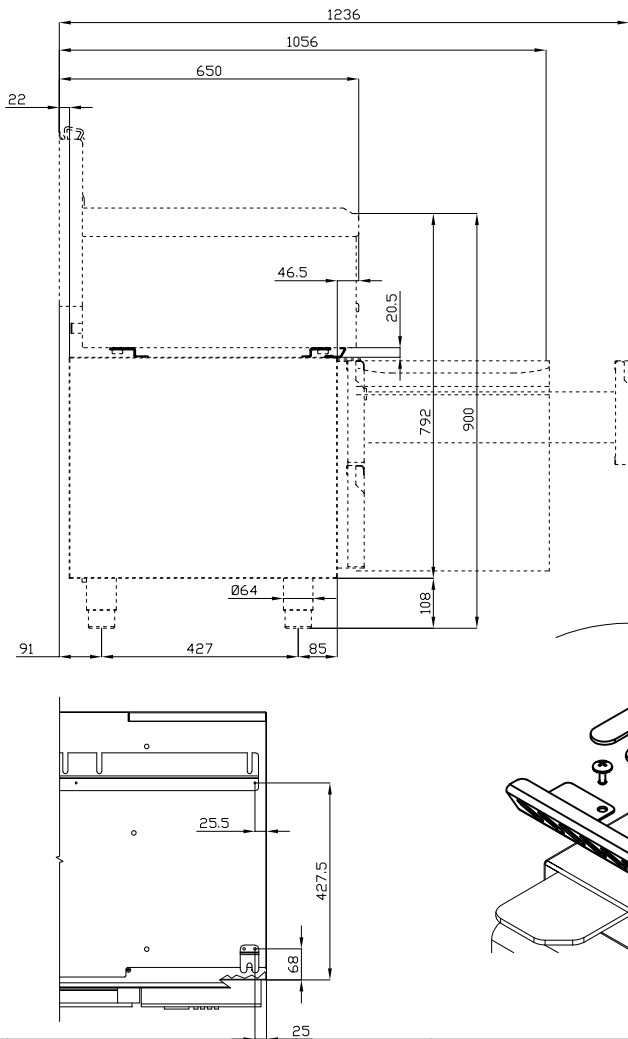

K65-BRS160

REFRIGERATED BASES

REFRIGERATED BASES ACCESSORIES

Fixing kit for S65 on refrigerated stand

ITALIAN CULINARY ART

The pictures are purely representative. The manufacturer reserves the right to modify the technical data and models without previous notice.

K65-BRS160

REFRIGERATED BASES

REFRIGERATED BASES ACCESSORIES

A	Data plate				
---	------------	--	--	--	--

MODEL: K65-BRS160
DIMENSIONS: cm. 160

kg: 4
m³: 0.006
mm: 1620x60x60

BUY LOTUS BUY ITALY

The pictures are purely representative. The manufacturer reserves the right to modify the technical data and models without previous notice.