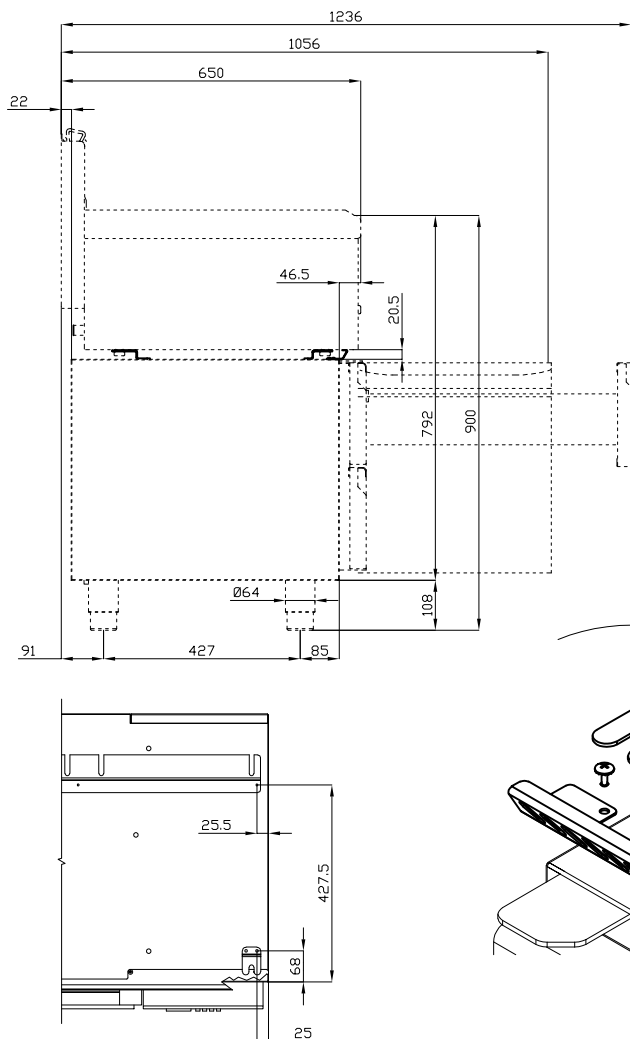

K65-BRS160

REFRIGERATED BASES

REFRIGERATED BASES ACCESSORIES

Fixing kit for S65 on refrigerated stand

ITALIAN CULINARY ART

The pictures are purely representative. The manufacturer reserves the right to modify the technical data and models without previous notice.

K65-BRS160

REFRIGERATED BASES

REFRIGERATED BASES ACCESSORIES

A

B

B

A	Data plate				
---	------------	--	--	--	--

MODEL: K65-BRS160

DIMENSIONS: cm. 160

m³: 0.006
mm: 1620x60x60

BUY LOTUS BUY ITALY

The pictures are purely representative. The manufacturer reserves the right to modify the technical data and models without previous notice.