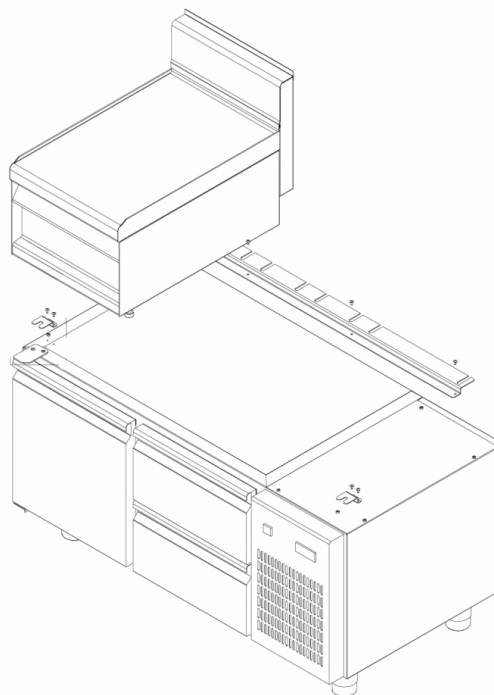

K65-BRS120

REFRIGERATED BASES

REFRIGERATED BASES ACCESSORIES

Fixing kit for S65 on refrigerated stand

ITALIAN CULINARY ART

The pictures are purely representative. The manufacturer reserves the right to modify the technical data and models without previous notice.

K65-BRS120

REFRIGERATED BASES

REFRIGERATED BASES ACCESSORIES

A

B

B

A	Data plate				
---	------------	--	--	--	--

MODEL: K65-BRS120

DIMENSIONS: cm. 120

m³: 0.004
mm: 1220x60x60

BUY LOTUS BUY ITALY

The pictures are purely representative. The manufacturer reserves the right to modify the technical data and models without previous notice.