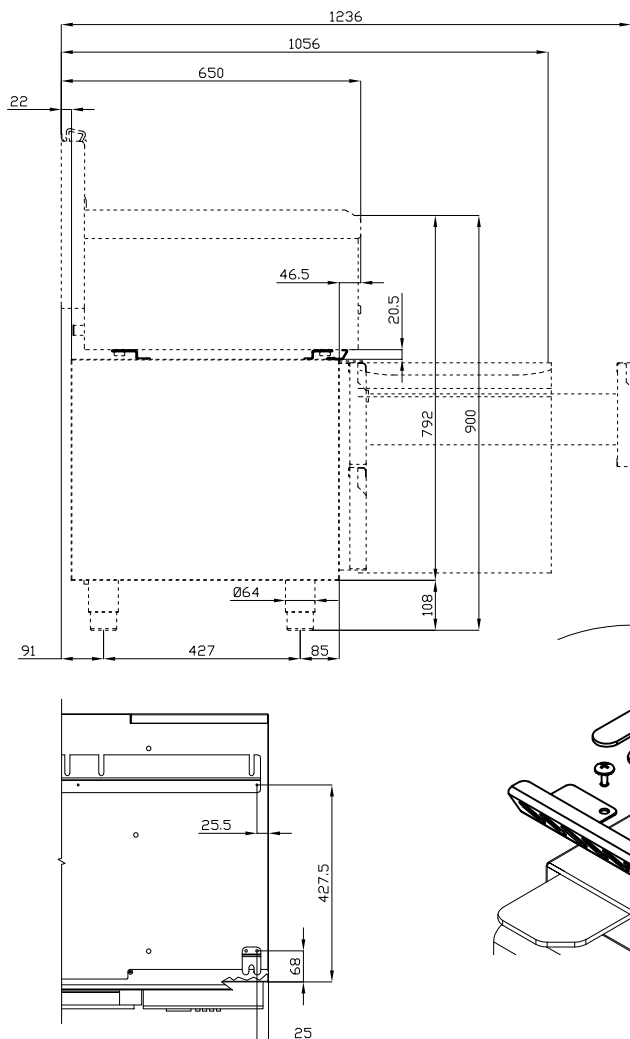

K65-BRS120

REFRIGERATED BASES

REFRIGERATED BASES ACCESSORIES

Fixing kit for S65 on refrigerated stand

ITALIAN CULINARY ART

The pictures are purely representative. The manufacturer reserves the right to modify the technical data and models without previous notice.

K65-BRS120

REFRIGERATED BASES

REFRIGERATED BASES ACCESSORIES

A

B

B

A	Data plate				
---	------------	--	--	--	--

MODEL: K65-BRS120

DIMENSIONS: cm. 120

m³: 0.004
mm: 1220x60x60

BUY LOTUS BUY ITALY

The pictures are purely representative. The manufacturer reserves the right to modify the technical data and models without previous notice.