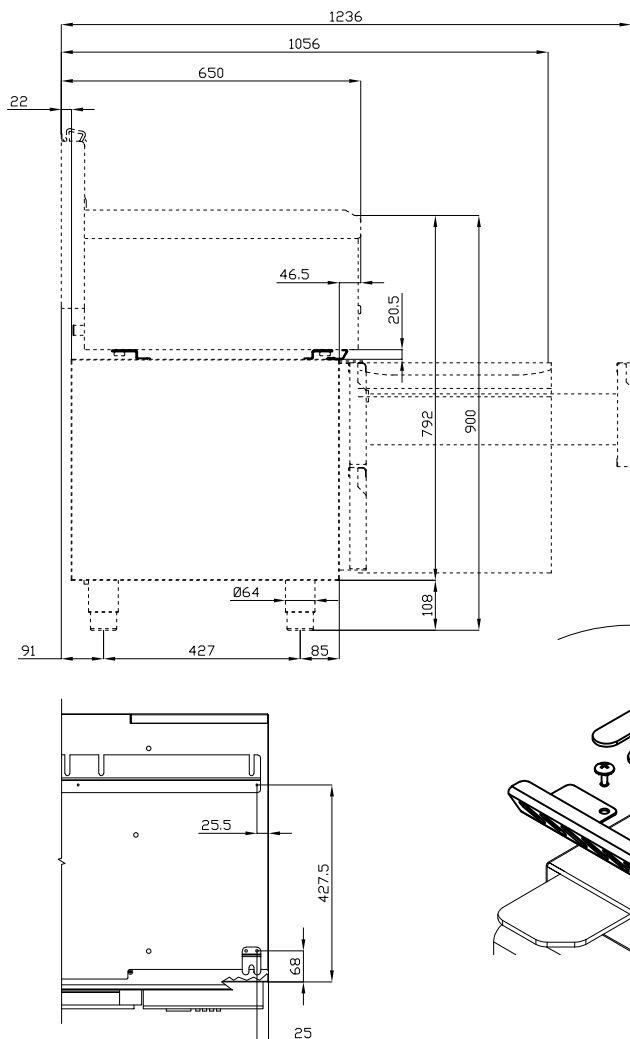

K65-BRS120

REFRIGERATED BASES

REFRIGERATED BASES ACCESSORIES

Fixing kit for S65 on refrigerated stand

ITALIAN CULINARY ART

The pictures are purely representative. The manufacturer reserves the right to modify the technical data and models without previous notice.

K65-BRS120

REFRIGERATED BASES

REFRIGERATED BASES ACCESSORIES

A	Data plate				
---	------------	--	--	--	--

MODEL: K65-BRS120

DIMENSIONS: cm. 120

kg: 3
m³: 0.004
mm: 1220x60x60

BUY LOTUS BUY ITALY