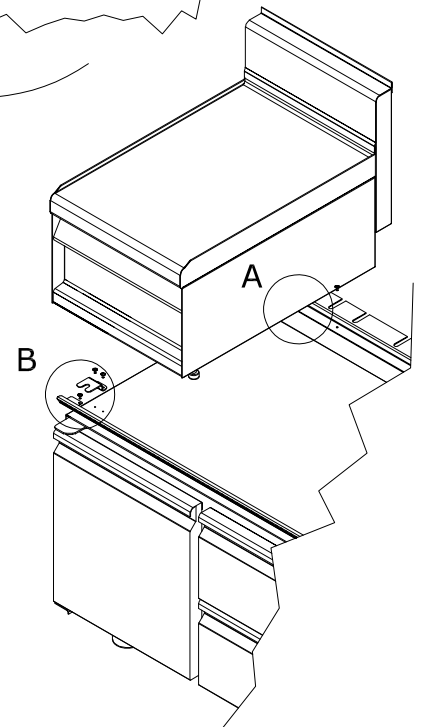

K65-BRS120

REFRIGERATED BASES

REFRIGERATED BASES ACCESSORIES

A

B

B

A	Data plate				
---	------------	--	--	--	--

MODEL: K65-BRS120

DIMENSIONS: cm. 120

m³: 0.004
mm: 1220x60x60

BUY LOTUS BUY ITALY

The pictures are purely representative. The manufacturer reserves the right to modify the technical data and models without previous notice.