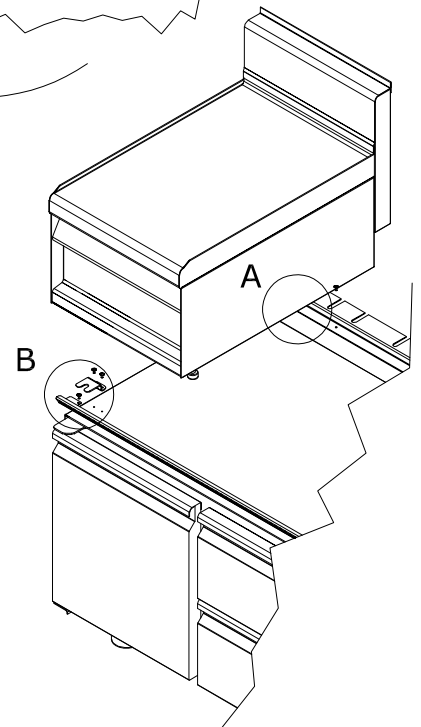

K65-BRS120

REFRIGERATED BASES

REFRIGERATED BASES ACCESSORIES

Fixing kit for S65 on refrigerated stand

ITALIAN CULINARY ART

The pictures are purely representative. The manufacturer reserves the right to modify the technical data and models without previous notice.

K65-BRS120

REFRIGERATED BASES

REFRIGERATED BASES ACCESSORIES

A	Data plate				
---	------------	--	--	--	--

MODEL: K65-BRS120

DIMENSIONS: cm. 120

kg: 3
m³: 0.004
mm: 1220x60x60

BUY LOTUS BUY ITALY