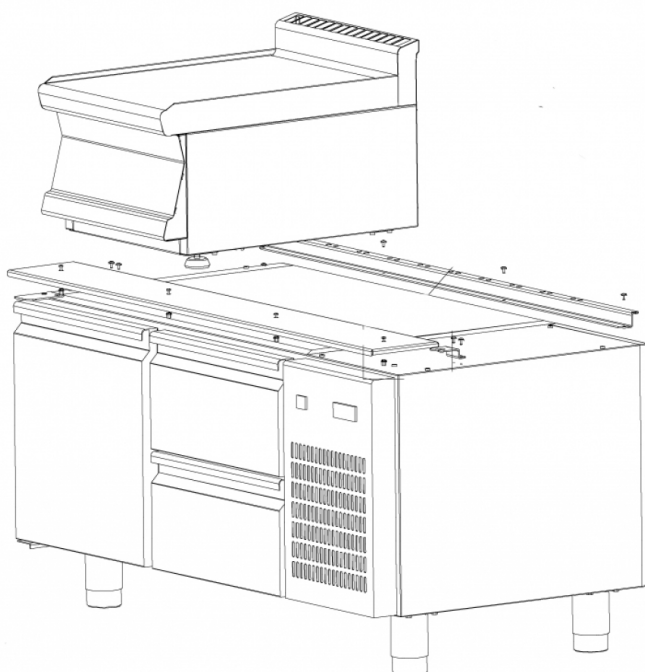

# K60-BRS210

REFRIGERATED BASES

REFRIGERATED BASES ACCESSORIES

Fixing kit for S60 on refrigerated stand

ITALIAN CULINARY ART

The pictures are purely representative. The manufacturer reserves the right to modify the technical data and models without previous notice.

# K60-BRS210

REFRIGERATED BASES

REFRIGERATED BASES ACCESSORIES

A	Data plate				
---	------------	--	--	--	--

MODEL: K60-BRS210

DIMENSIONS: cm. 210

m<sup>3</sup>: 0.008  
mm: 2120x60x60

BUY LOTUS BUY ITALY