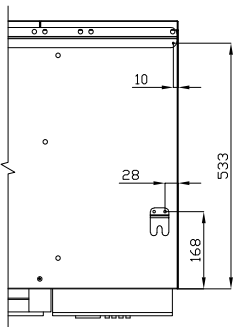

# K60-BRS210

REFRIGERATED BASES

REFRIGERATED BASES ACCESSORIES

A	Data plate				
---	------------	--	--	--	--

MODEL: K60-BRS210

DIMENSIONS: cm. 210

m<sup>3</sup>: 0.008  
mm: 2120x60x60

BUY LOTUS BUY ITALY