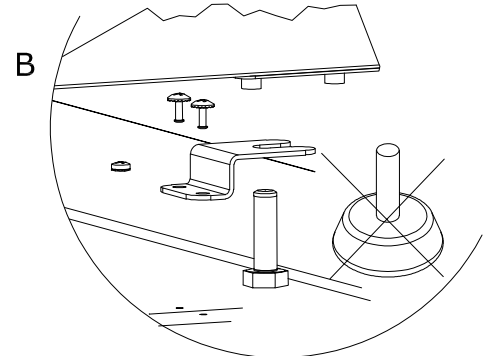

# K60-BRS210

REFRIGERATED BASES

REFRIGERATED BASES ACCESSORIES

Fixing kit for S60 on refrigerated stand

ITALIAN CULINARY ART

The pictures are purely representative. The manufacturer reserves the right to modify the technical data and models without previous notice.

# K60-BRS210

REFRIGERATED BASES

REFRIGERATED BASES ACCESSORIES

A	Data plate				
---	------------	--	--	--	--

MODEL: K60-BRS210

DIMENSIONS: cm. 210

m<sup>3</sup>: 0.008  
mm: 2120x60x60

BUY LOTUS BUY ITALY