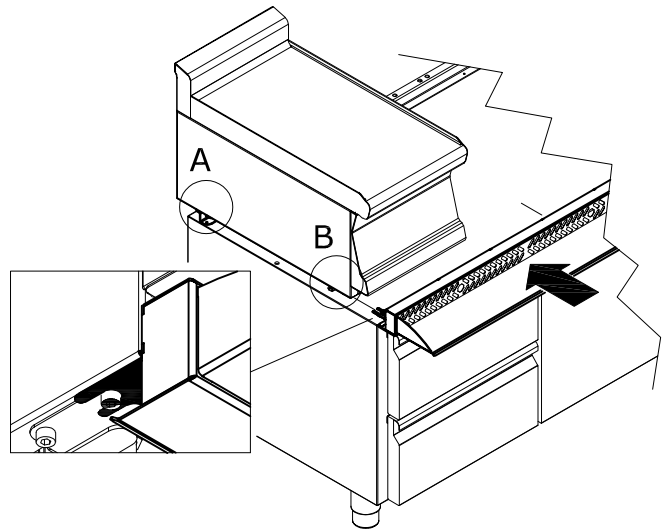

# K60-BRS210

REFRIGERATED BASES

REFRIGERATED BASES ACCESSORIES

Fixing kit for S60 on refrigerated stand

ITALIAN CULINARY ART

The pictures are purely representative. The manufacturer reserves the right to modify the technical data and models without previous notice.

# K60-BRS210

REFRIGERATED BASES

REFRIGERATED BASES ACCESSORIES

A	Data plate				
---	------------	--	--	--	--

MODEL: K60-BRS210

DIMENSIONS: cm. 210

m<sup>3</sup>: 0.008  
mm: 2120x60x60

BUY LOTUS BUY ITALY