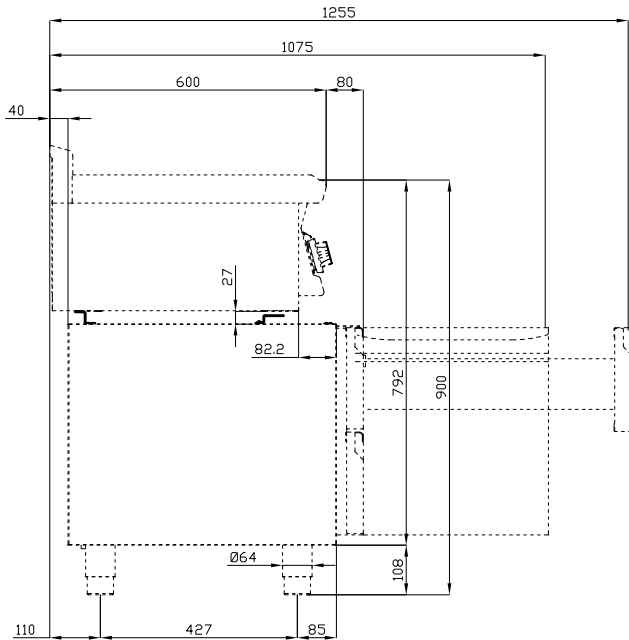

# K60-BRS210

REFRIGERATED BASES

REFRIGERATED BASES ACCESSORIES

Fixing kit for S60 on refrigerated stand

ITALIAN CULINARY ART

The pictures are purely representative. The manufacturer reserves the right to modify the technical data and models without previous notice.

# K60-BRS210

REFRIGERATED BASES

REFRIGERATED BASES ACCESSORIES

A	Data plate				
---	------------	--	--	--	--

MODEL: K60-BRS210

DIMENSIONS: cm. 210

m<sup>3</sup>: 0.008  
mm: 2120x60x60

BUY LOTUS BUY ITALY