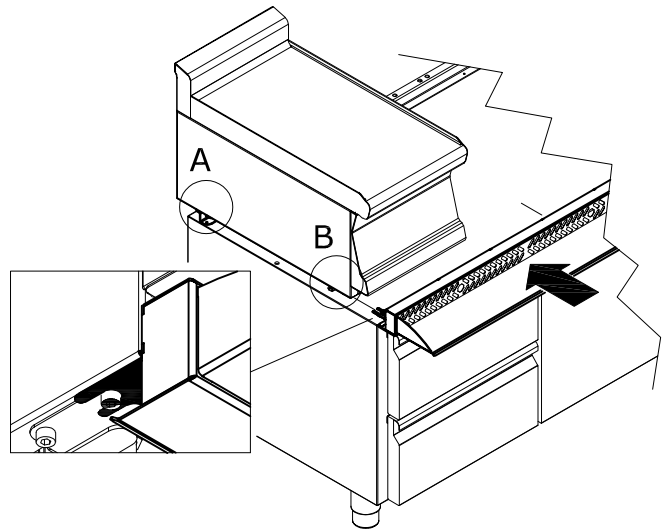

# K60-BRS160

REFRIGERATED BASES

REFRIGERATED BASES ACCESSORIES

Fixing kit for S60 on refrigerated stand

ITALIAN CULINARY ART

The pictures are purely representative. The manufacturer reserves the right to modify the technical data and models without previous notice.

# K60-BRS160

REFRIGERATED BASES

REFRIGERATED BASES ACCESSORIES

A	Data plate				
---	------------	--	--	--	--

MODEL: K60-BRS160

DIMENSIONS: cm. 160

m<sup>3</sup>: 0.006  
mm: 1620x60x60

BUY LOTUS BUY ITALY