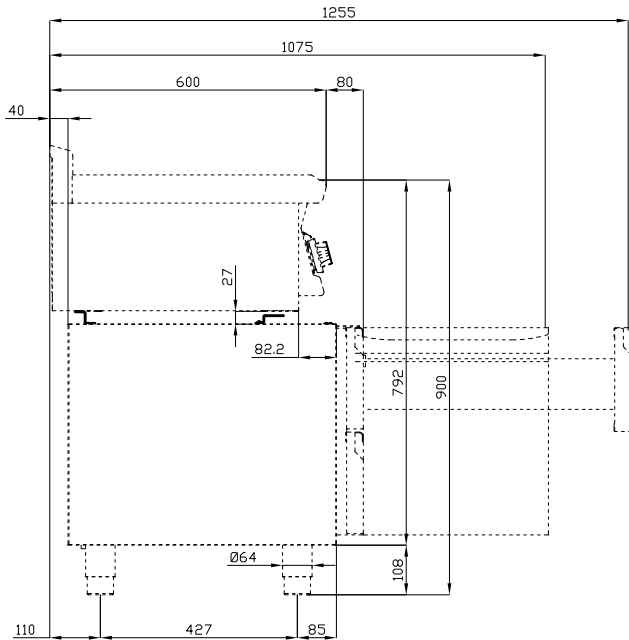

# K60-BRS160

REFRIGERATED BASES

REFRIGERATED BASES ACCESSORIES

Fixing kit for S60 on refrigerated stand

ITALIAN CULINARY ART

The pictures are purely representative. The manufacturer reserves the right to modify the technical data and models without previous notice.

# K60-BRS160

REFRIGERATED BASES

REFRIGERATED BASES ACCESSORIES

A	Data plate				
---	------------	--	--	--	--

MODEL: K60-BRS160

DIMENSIONS: cm. 160

m<sup>3</sup>: 0.006  
mm: 1620x60x60

BUY LOTUS BUY ITALY