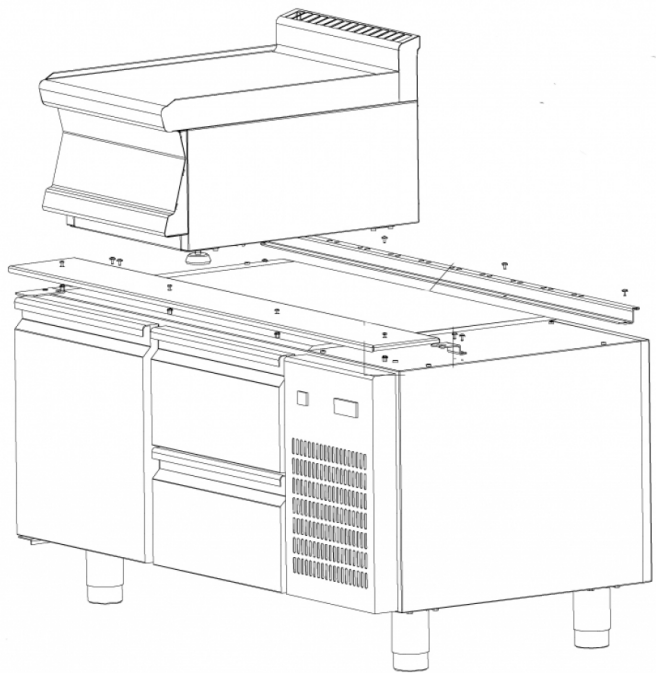

# K60-BRS160

REFRIGERATED BASES

REFRIGERATED BASES ACCESSORIES

Fixing kit for S60 on refrigerated stand

ITALIAN CULINARY ART

The pictures are purely representative. The manufacturer reserves the right to modify the technical data and models without previous notice.

# K60-BRS160

REFRIGERATED BASES

REFRIGERATED BASES ACCESSORIES

A	Data plate				
---	------------	--	--	--	--

MODEL: K60-BRS160

DIMENSIONS: cm. 160

m<sup>3</sup>: 0.006  
mm: 1620x60x60

BUY LOTUS BUY ITALY