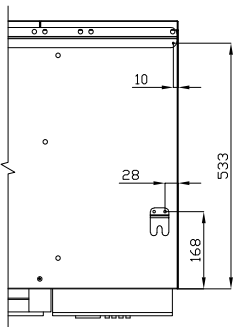

# K60-BRS160

REFRIGERATED BASES

REFRIGERATED BASES ACCESSORIES

A	Data plate				
---	------------	--	--	--	--

MODEL: K60-BRS160

DIMENSIONS: cm. 160

m<sup>3</sup>: 0.006  
mm: 1620x60x60

BUY LOTUS BUY ITALY