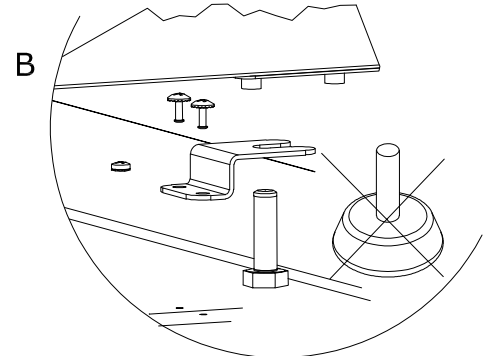

# K60-BRS160

REFRIGERATED BASES

REFRIGERATED BASES ACCESSORIES

Fixing kit for S60 on refrigerated stand

ITALIAN CULINARY ART

The pictures are purely representative. The manufacturer reserves the right to modify the technical data and models without previous notice.

# K60-BRS160

REFRIGERATED BASES

REFRIGERATED BASES ACCESSORIES

A	Data plate				
---	------------	--	--	--	--

MODEL: K60-BRS160

DIMENSIONS: cm. 160

m<sup>3</sup>: 0.006  
mm: 1620x60x60

BUY LOTUS BUY ITALY