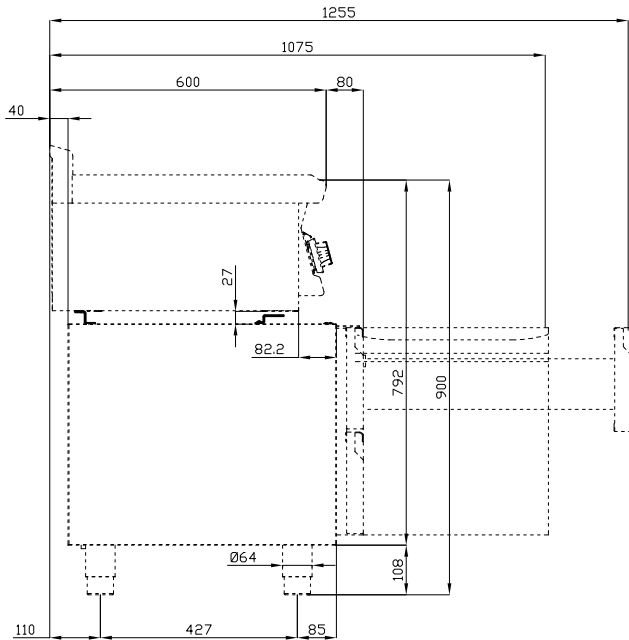

K60-BRS120

REFRIGERATED BASES

REFRIGERATED BASES ACCESSORIES

Fixing kit for S60 on refrigerated stand

ITALIAN CULINARY ART

The pictures are purely representative. The manufacturer reserves the right to modify the technical data and models without previous notice.

K60-BRS120

REFRIGERATED BASES

REFRIGERATED BASES ACCESSORIES

A	Data plate				
---	------------	--	--	--	--

MODEL: K60-BRS120

DIMENSIONS: cm. 120

m³: 0.004
mm: 1220x60x60

BUY LOTUS BUY ITALY