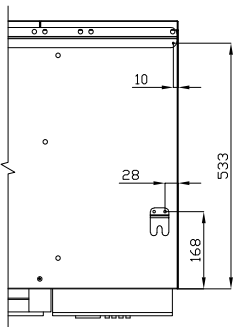

K60-BRS120

REFRIGERATED BASES

REFRIGERATED BASES ACCESSORIES

A	Data plate				
---	------------	--	--	--	--

MODEL: K60-BRS120
 DIMENSIONS: cm. 120

kg: 3
 m³: 0.004
 mm: 1220x60x60

BUY LOTUS BUY ITALY

The pictures are purely representative. The manufacturer reserves the right to modify the technical data and models without previous notice.