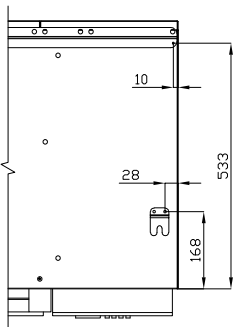

K60-BRS120

REFRIGERATED BASES

REFRIGERATED BASES ACCESSORIES

A	Data plate				
---	------------	--	--	--	--

MODEL: K60-BRS120

DIMENSIONS: cm. 120

m³: 0.004
mm: 1220x60x60

BUY LOTUS BUY ITALY