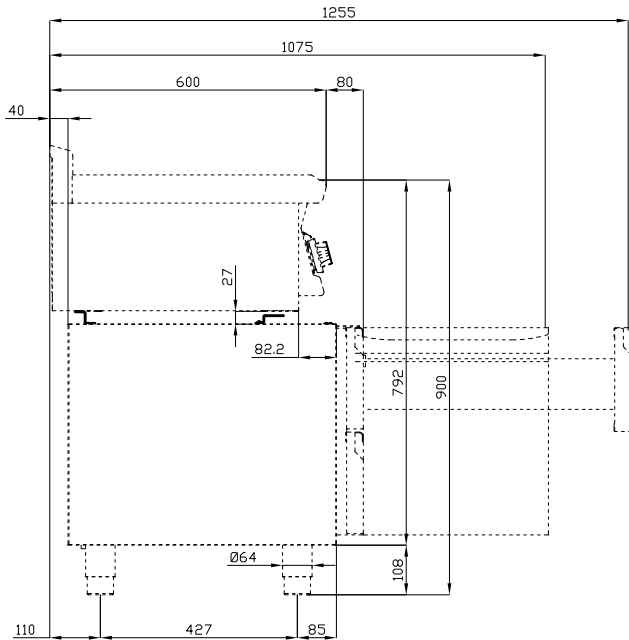

K60-BRS120

REFRIGERATED BASES

REFRIGERATED BASES ACCESSORIES

Fixing kit for S60 on refrigerated stand

ITALIAN CULINARY ART

The pictures are purely representative. The manufacturer reserves the right to modify the technical data and models without previous notice.

K60-BRS120

REFRIGERATED BASES

REFRIGERATED BASES ACCESSORIES

A	Data plate				
---	------------	--	--	--	--

MODEL: K60-BRS120
 DIMENSIONS: cm. 120

kg: 3
 m³: 0.004
 mm: 1220x60x60

BUY LOTUS BUY ITALY

The pictures are purely representative. The manufacturer reserves the right to modify the technical data and models without previous notice.