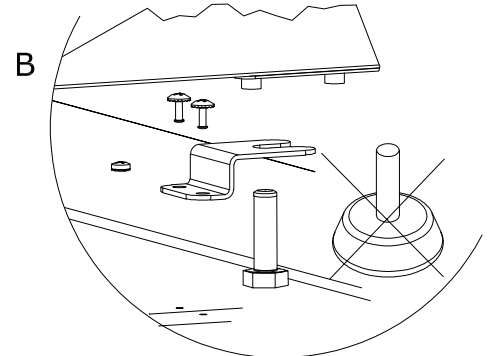

K60-BRS120

REFRIGERATED BASES

REFRIGERATED BASES ACCESSORIES

Fixing kit for S60 on refrigerated stand

ITALIAN CULINARY ART

The pictures are purely representative. The manufacturer reserves the right to modify the technical data and models without previous notice.

K60-BRS120

REFRIGERATED BASES

REFRIGERATED BASES ACCESSORIES

A	Data plate				
---	------------	--	--	--	--

MODEL: K60-BRS120

DIMENSIONS: cm. 120

m³: 0.004
mm: 1220x60x60

BUY LOTUS BUY ITALY