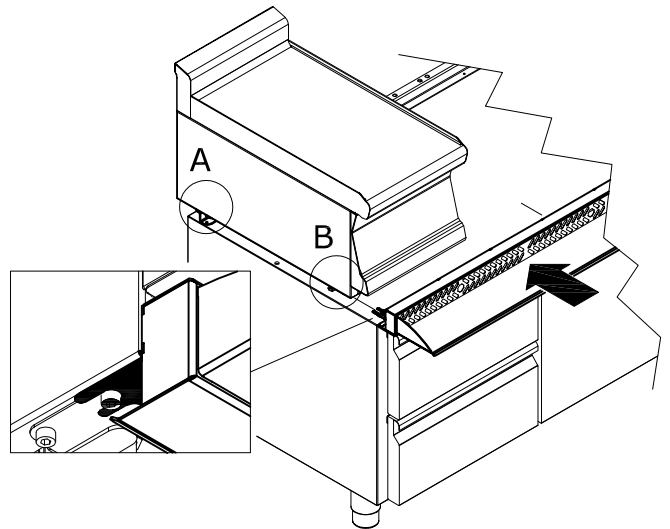

K60-BRS120

REFRIGERATED BASES

REFRIGERATED BASES ACCESSORIES

Fixing kit for S60 on refrigerated stand

ITALIAN CULINARY ART

The pictures are purely representative. The manufacturer reserves the right to modify the technical data and models without previous notice.

K60-BRS120

REFRIGERATED BASES

REFRIGERATED BASES ACCESSORIES

A	Data plate				
---	------------	--	--	--	--

MODEL: K60-BRS120

DIMENSIONS: cm. 120

m³: 0.004
mm: 1220x60x60

BUY LOTUS BUY ITALY