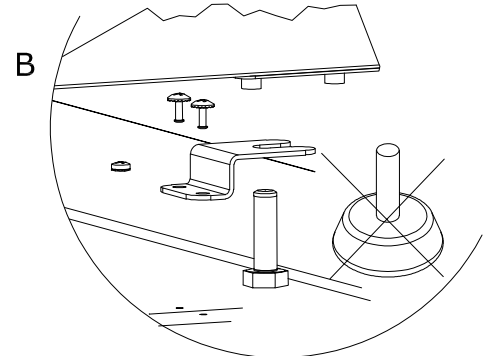

K60-BRS120

REFRIGERATED BASES

REFRIGERATED BASES ACCESSORIES

Fixing kit for S60 on refrigerated stand

ITALIAN CULINARY ART

The pictures are purely representative. The manufacturer reserves the right to modify the technical data and models without previous notice.

K60-BRS120

REFRIGERATED BASES

REFRIGERATED BASES ACCESSORIES

A	Data plate				
---	------------	--	--	--	--

MODEL: K60-BRS120
 DIMENSIONS: cm. 120

kg: 3
 m³: 0.004
 mm: 1220x60x60

BUY LOTUS BUY ITALY

The pictures are purely representative. The manufacturer reserves the right to modify the technical data and models without previous notice.