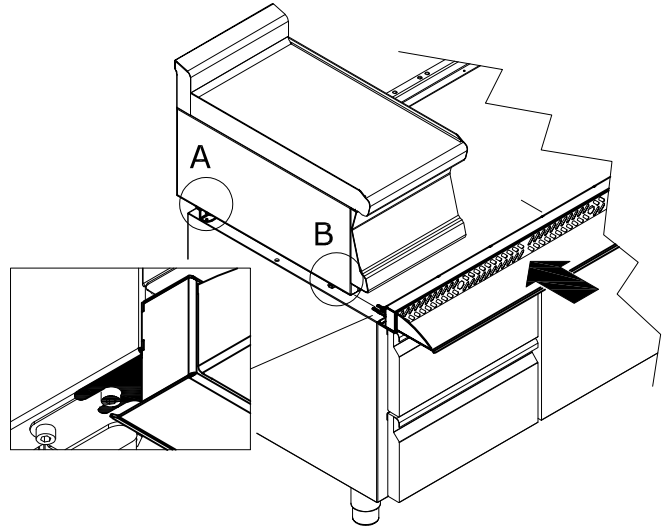

K60-BRS120

REFRIGERATED BASES

REFRIGERATED BASES ACCESSORIES

Fixing kit for S60 on refrigerated stand

ITALIAN CULINARY ART

The pictures are purely representative. The manufacturer reserves the right to modify the technical data and models without previous notice.

K60-BRS120

REFRIGERATED BASES

REFRIGERATED BASES ACCESSORIES

A	Data plate				
---	------------	--	--	--	--

MODEL: K60-BRS120
 DIMENSIONS: cm. 120

kg: 3
 m³: 0.004
 mm: 1220x60x60

BUY LOTUS BUY ITALY

The pictures are purely representative. The manufacturer reserves the right to modify the technical data and models without previous notice.