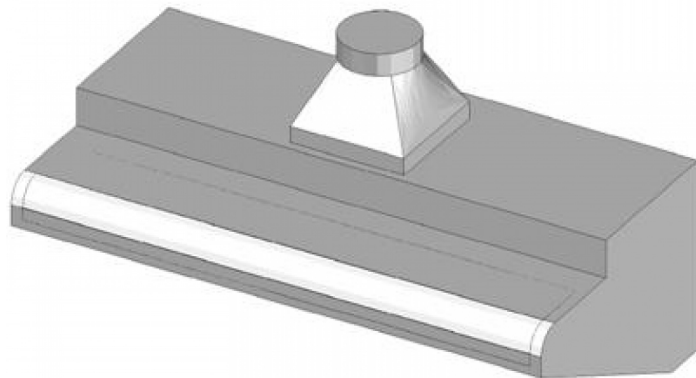

K-6

EXTRACTOR HOODS WALL HOODS K

Wall hood without motor

Construction - Fabricated using CrNi 18/10 AISI 304 grade Stainless Steel Scotch-Brite Satin polish Finish. Model - Professional wall direct hood. Ideal for cooking line serie 60/70. Neutral version without motor. Maintenance - Easy removal of filters. Fittings - Appliance is supplied with labyrinth filters. Coupling flange. Condensate drain.

ITALIAN CULINARY ART

The pictures are purely representative. The manufacturer reserves the right to modify the technical data and models without previous notice.

K-6

EXTRACTOR HOODS WALL HOODS K

A	Data plate				
---	------------	--	--	--	--

MODEL: K-6
DIMENSIONS: cm. 60x 72x 50h

kg: 24
m³: 0.33
mm: 650x570x890

BUY LOTUS BUY ITALY

The pictures are purely representative. The manufacturer reserves the right to modify the technical data and models without previous notice.