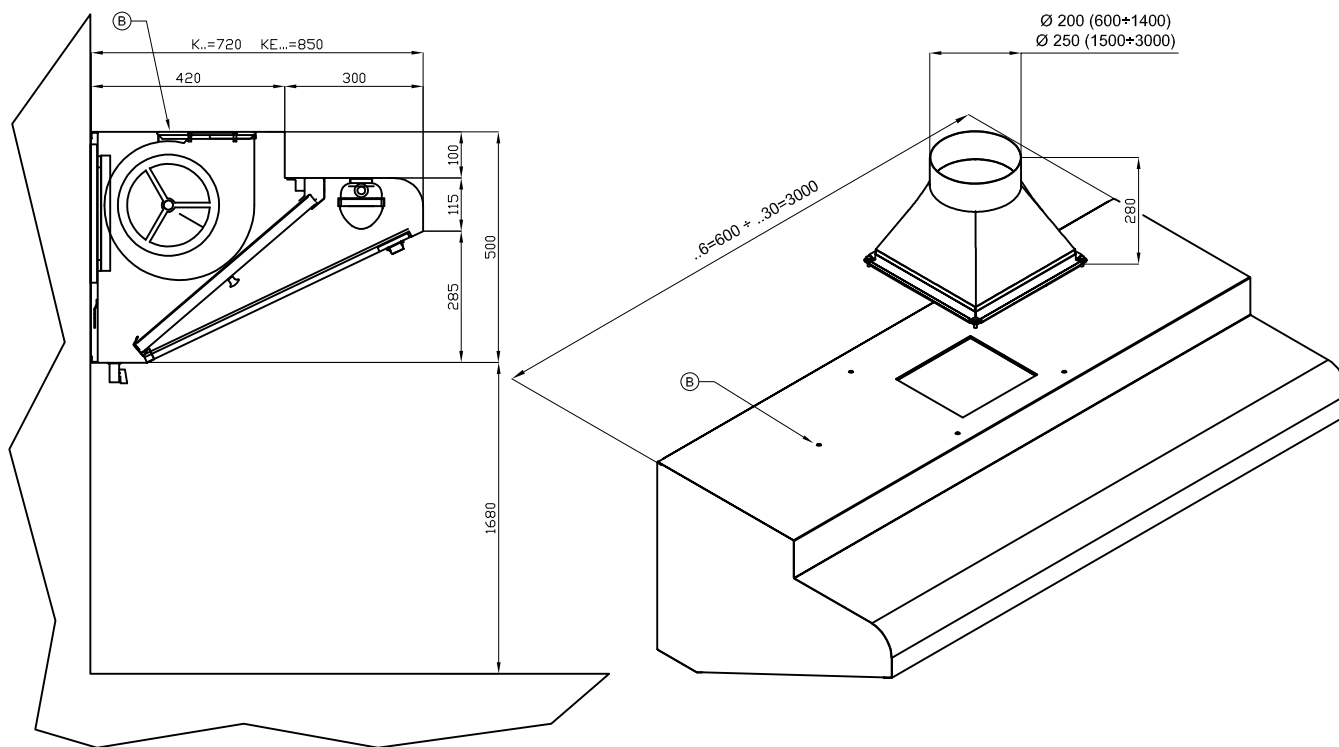

K-6

EXTRACTOR HOODS WALL HOODS K

Wall hood without motor

Construction - Fabricated using CrNi 18/10 AISI 304 grade Stainless Steel Scotch-Brite Satin polish Finish. Model - Professional wall direct hood. Ideal for cooking line serie 60/70. Neutral version without motor. Maintenance - Easy removal of filters. Fittings - Appliance is supplied with labyrinth filters. Coupling flange. Condensate drain.

ITALIAN CULINARY ART

The pictures are purely representative. The manufacturer reserves the right to modify the technical data and models without previous notice.

K-6

EXTRACTOR HOODS WALL HOODS K

A	Data plate				
---	------------	--	--	--	--

MODEL: K-6
DIMENSIONS: cm. 60x 72x 50h

kg: 24
m³: 0.33
mm: 650x570x890

BUY LOTUS BUY ITALY

The pictures are purely representative. The manufacturer reserves the right to modify the technical data and models without previous notice.