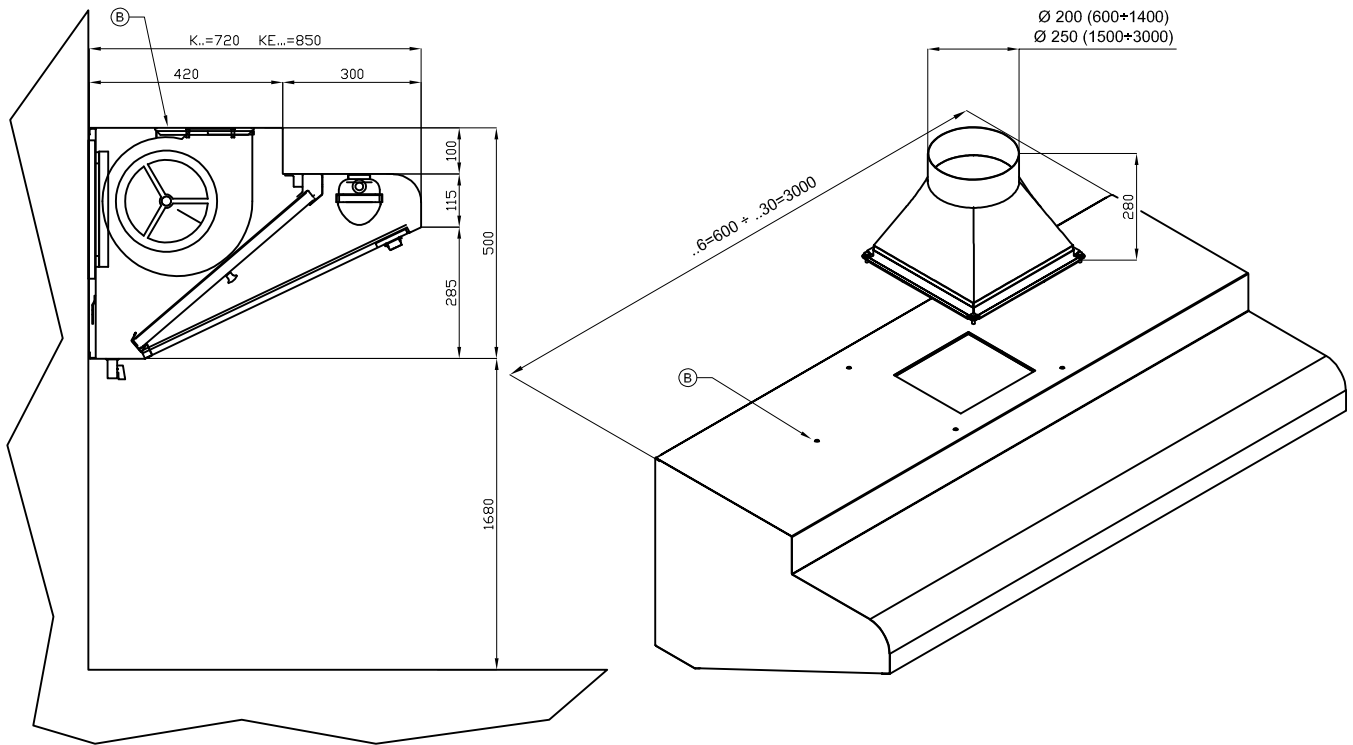

K-28

EXTRACTOR HOODS WALL HOODS K

Wall hood without motor

Construction - Fabricated using CrNi 18/10 AISI 304 grade Stainless Steel Scotch-Brite Satin polish Finish. **Model** - Professional wall direct hood. **Ideal for cooking line serie 60/70. Neutral version without motor.**
Maintenance - Easy removal of filters. **Fittings** - Appliance is supplied with labyrinth filters. **Coupling flange. Condensate drain.**

ITALIAN CULINARY ART

The pictures are purely representative. The manufacturer reserves the right to modify the technical data and models without previous notice.

K-28

EXTRACTOR HOODS WALL HOODS K

A	Data plate				
---	------------	--	--	--	--

MODEL: K-28
DIMENSIONS: cm. 280x 72x 50h

kg: 61
m³: 1.446
mm: 2850x570x890

BUY LOTUS BUY ITALY

The pictures are purely representative. The manufacturer reserves the right to modify the technical data and models without previous notice.