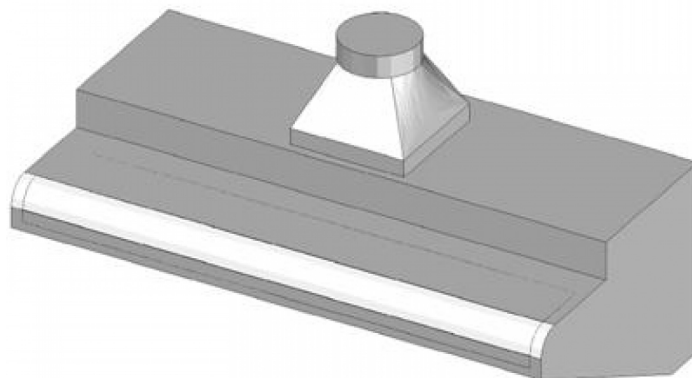

K-28

EXTRACTOR HOODS WALL HOODS K

Wall hood without motor

Construction - Fabricated using CrNi 18/10 AISI 304 grade Stainless Steel Scotch-Brite Satin polish Finish. **Model** - Professional wall direct hood. **Ideal for cooking line serie 60/70. Neutral version without motor.**
Maintenance - Easy removal of filters. **Fittings** - Appliance is supplied with labyrinth filters. **Coupling flange. Condensate drain.**

ITALIAN CULINARY ART

The pictures are purely representative. The manufacturer reserves the right to modify the technical data and models without previous notice.

K-28

EXTRACTOR HOODS WALL HOODS K

A	Data plate				
---	------------	--	--	--	--

MODEL: K-28
DIMENSIONS: cm. 280x 72x 50h

kg: 61
m³: 1.446
mm: 2850x570x890

BUY LOTUS BUY ITALY

The pictures are purely representative. The manufacturer reserves the right to modify the technical data and models without previous notice.