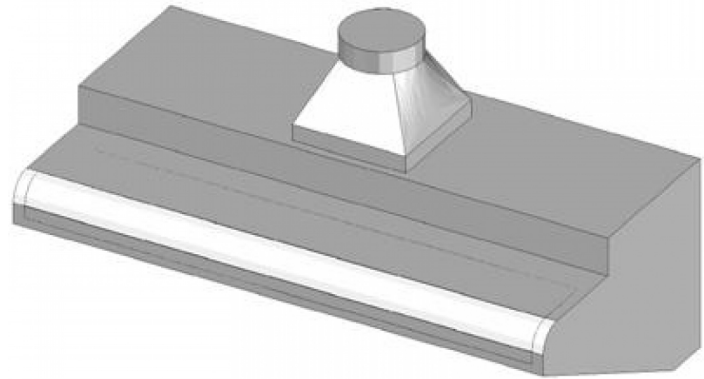

K-24

EXTRACTOR HOODS WALL HOODS K

Wall hood without motor

Construction - Fabricated using CrNi 18/10 AISI 304 grade Stainless Steel Scotch-Brite Satin polish Finish. Model - Professional wall direct hood. Ideal for cooking line serie 60/70. Neutral version without motor. Maintenance - Easy removal of filters. Fittings - Appliance is supplied with labyrinth filters. Coupling flange. Condensate drain.

ITALIAN CULINARY ART

The pictures are purely representative. The manufacturer reserves the right to modify the technical data and models without previous notice.

K-24

EXTRACTOR HOODS WALL HOODS K

A	Data plate				
---	------------	--	--	--	--

MODEL: K-24
DIMENSIONS: cm. 240x 72x 50h

kg: 55
m³: 1.243
mm: 2450x570x890

BUY LOTUS BUY ITALY

The pictures are purely representative. The manufacturer reserves the right to modify the technical data and models without previous notice.