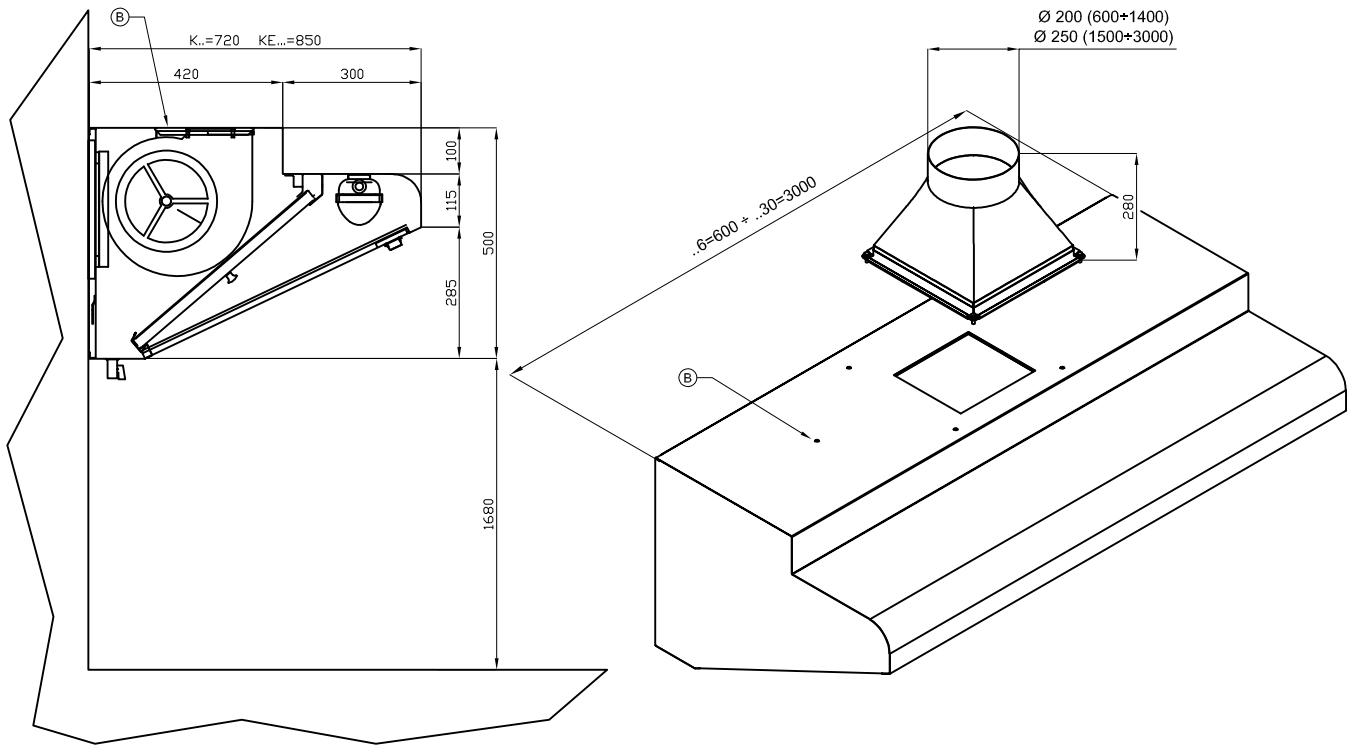

K-24

EXTRACTOR HOODS WALL HOODS K

Wall hood without motor

Construction - Fabricated using CrNi 18/10 AISI 304 grade Stainless Steel Scotch-Brite Satin polish Finish. Model - Professional wall direct hood. Ideal for cooking line serie 60/70. Neutral version without motor. Maintenance - Easy removal of filters. Fittings - Appliance is supplied with labyrinth filters. Coupling flange. Condensate drain.

ITALIAN CULINARY ART

The pictures are purely representative. The manufacturer reserves the right to modify the technical data and models without previous notice.

K-24

EXTRACTOR HOODS WALL HOODS K

A	Data plate				
---	------------	--	--	--	--

MODEL: K-24
DIMENSIONS: cm. 240x 72x 50h

kg: 55
m³: 1.243
mm: 2450x570x890

BUY LOTUS BUY ITALY

The pictures are purely representative. The manufacturer reserves the right to modify the technical data and models without previous notice.