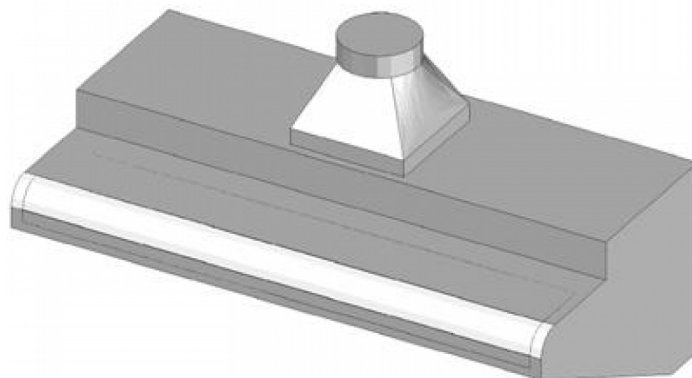

K-14

EXTRACTOR HOODS WALL HOODS K

Wall hood without motor

Construction - Fabricated using CrNi 18/10 AISI 304 grade Stainless Steel Scotch-Brite Satin polish Finish. **Model** - Professional wall direct hood. **Ideal for cooking line serie 60/70. Neutral version without motor.**
Maintenance - Easy removal of filters. **Fittings** - Appliance is supplied with labyrinth filters. **Coupling flange. Condensate drain.**

ITALIAN CULINARY ART

The pictures are purely representative. The manufacturer reserves the right to modify the technical data and models without previous notice.

K-14

EXTRACTOR HOODS WALL HOODS K

A	Data plate				
---	------------	--	--	--	--

MODEL:

K-14

DIMENSIONS:

cm. 140x 72x 50h

kg: 41
m³: 0.736
mm: 1450x570x890

BUY LOTUS BUY ITALY

The pictures are purely representative. The manufacturer reserves the right to modify the technical data and models without previous notice.