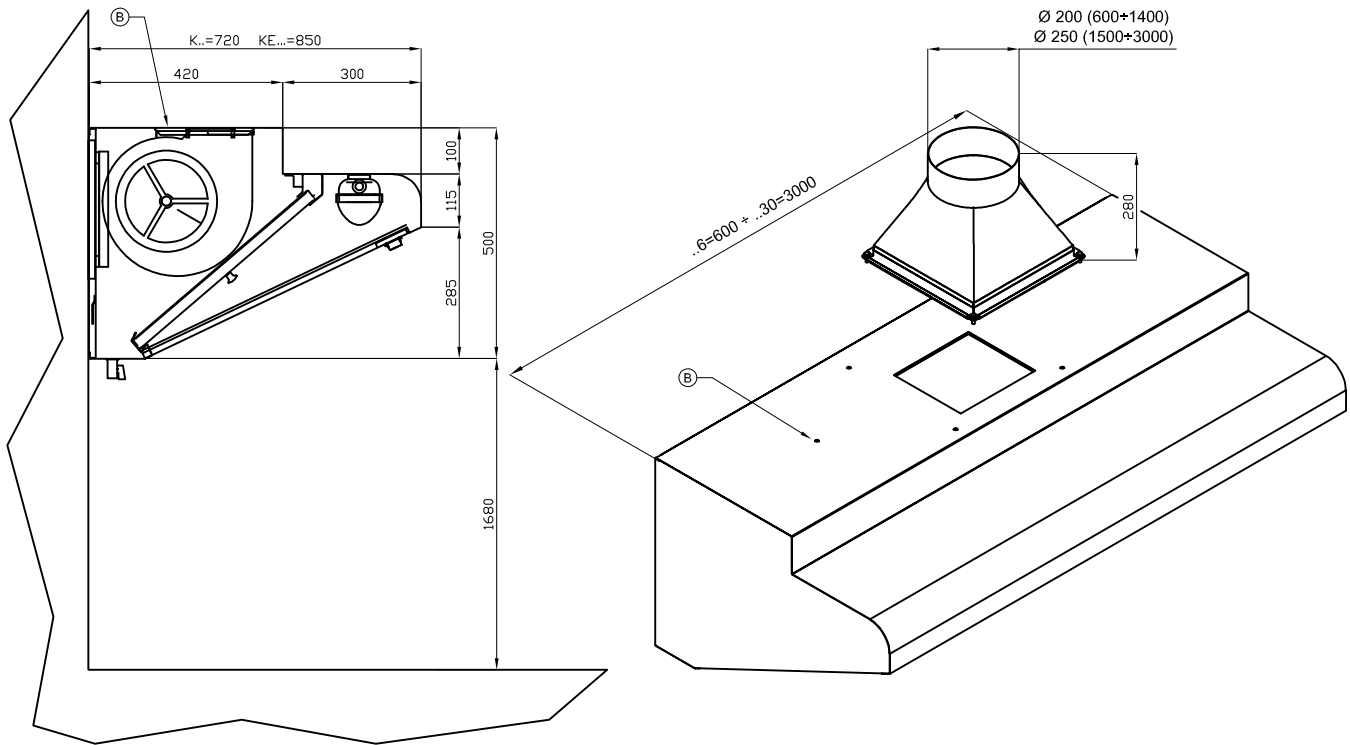

K-14

EXTRACTOR HOODS WALL HOODS K

Wall hood without motor

Construction - Fabricated using CrNi 18/10 AISI 304 grade Stainless Steel Scotch-Brite Satin polish Finish. **Model** - Professional wall direct hood. **Ideal for cooking line serie 60/70. Neutral version without motor.**
Maintenance - Easy removal of filters. **Fittings** - Appliance is supplied with labyrinth filters. **Coupling flange. Condensate drain.**

ITALIAN CULINARY ART

The pictures are purely representative. The manufacturer reserves the right to modify the technical data and models without previous notice.

K-14

EXTRACTOR HOODS WALL HOODS K

A	Data plate				
---	------------	--	--	--	--

MODEL:

K-14

DIMENSIONS:

cm. 140x 72x 50h

kg: 41
m³: 0.736
mm: 1450x570x890

BUY LOTUS BUY ITALY

The pictures are purely representative. The manufacturer reserves the right to modify the technical data and models without previous notice.