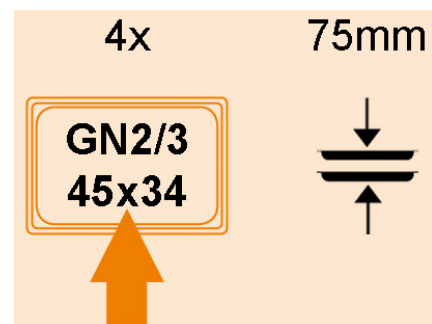

EL404-UGAE

EASY LOTUS OVENS

OVENS "EASY" GN2/3-45X34

Convection oven "tilt-up" door with humidifier button, analogic/electro-mechanic control panel with grill. Max temperature 260°C. Timer. 1 speed fan. Capacity 4xcm.45X34, 4xGN2/3. Supplied with 4 flat trays 45x34.

A	Data plate		B	Electrical connection	
D	Cold water connection	ISO 7-1 3/4" M			

MODEL: EL404-UGAE
 DIMENSIONS: cm. 56x 59x 58h
 ELECTRIC POWER: 2,9 kW
 VOLTAGE: 230V~
 FREQUENCY: 50 Hz

kg: 35
 m³: 0.293
 mm: 590x730x680