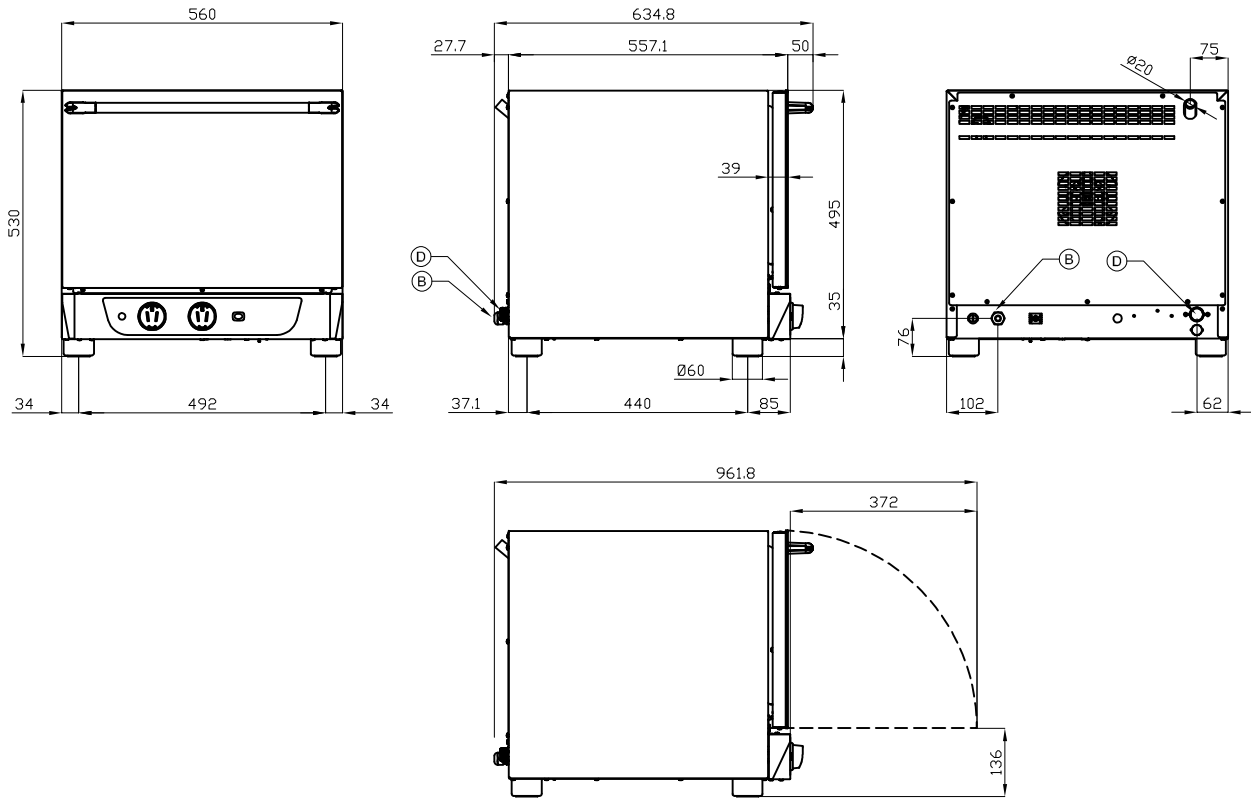

EL404-UGAE

EASY LOTUS OVENS

OVENS "EASY" GN2/3-45X34

Convection oven "tilt-up" door with humidifier button, analogic/electro-mechanic control panel with grill. Max temperature 260°C. Timer. 1 speed fan. Capacity 4xcm.45X34, 4xGN2/3. Supplied with 4 flat trays 45x34.

ITALIAN CULINARY ART

The pictures are purely representative. The manufacturer reserves the right to modify the technical data and models without previous notice.

EL404-UGAE

EASY LOTUS OVENS

OVENS "EASY" GN2/3-45X34

A	Data plate		B	Electrical connection	
D	Cold water connection	ISO 7-1 3/4" M			

MODEL: EL404-UGAE
 DIMENSIONS: cm. 56x 59x 58h
 ELECTRIC POWER: 2,9 kW
 VOLTAGE: 230V~
 FREQUENCY: 50 Hz

kg: 35
 m³: 0.293
 mm: 590x730x680