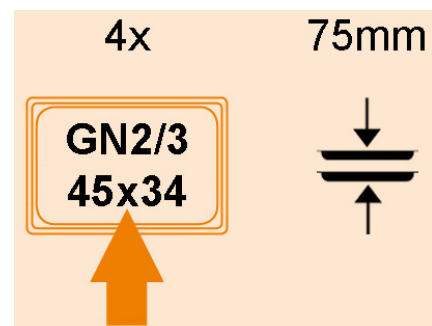

EL404-DDE

EASY LOTUS OVENS

OVENS "EASY" GN2/3-45X34

Convection oven "tilt-up" door with 10 levels steam regulation, digital control panel with 2.4" LCD (99 empty programs). Max temperature 260°C. 1 speed fan with "AUTOREVERSE". "USB / WIFI / CLOUD". Capacity 4xcm.45X34, 4xGN2/3. Supplied with 4 flat trays 45x34.

A	Data plate		B	Electrical connection	
D	Cold water connection	ISO 7-1 3/4" M			

MODEL: EL404-DDE
 DIMENSIONS: cm. 56x 64x 53h
 ELECTRIC POWER: 3 kW
 VOLTAGE: 230V~
 FREQUENCY: 50/60 Hz

kg: 41
 m³: 0.293
 mm: 590x730x680