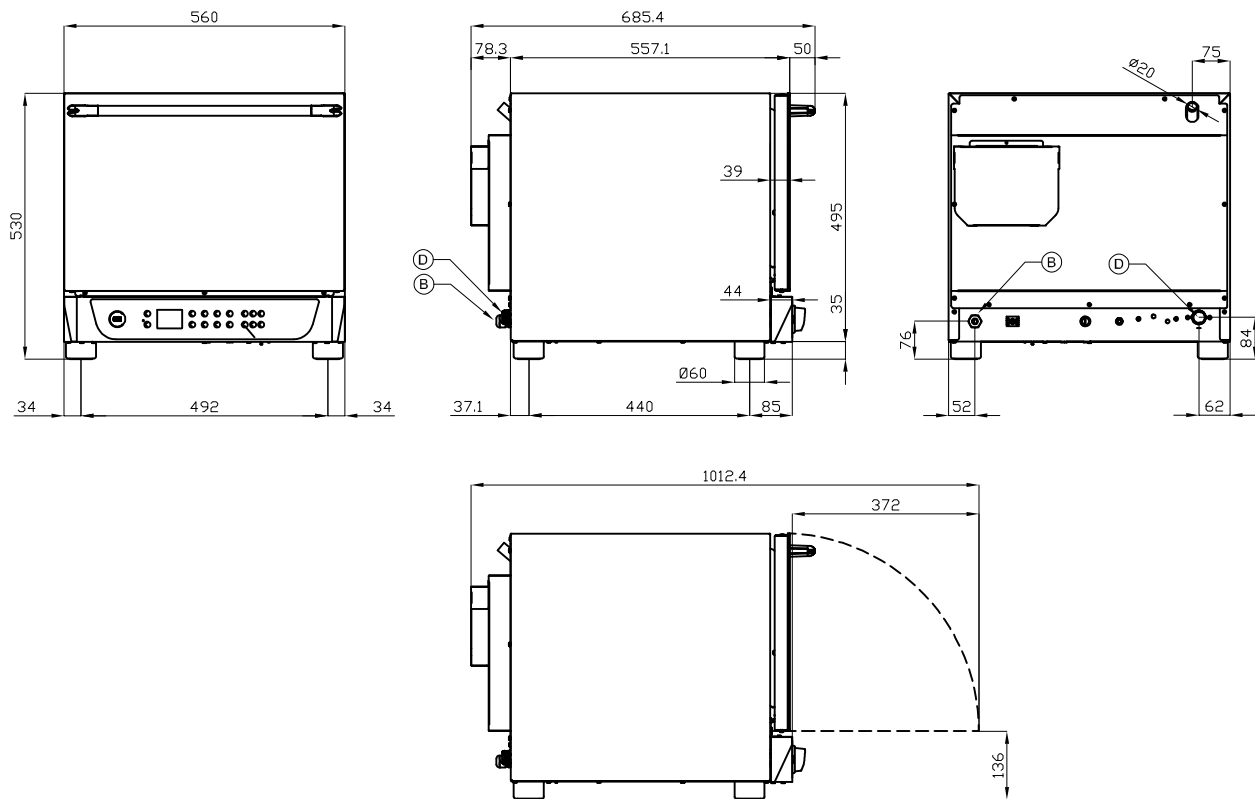

EL404-DDE

EASY LOTUS OVENS

OVENS "EASY" GN2/3-45X34

Convection oven "tilt-up" door with 10 levels steam regulation, digital control panel with 2.4" LCD (99 empty programs). Max temperature 260°C. 1 speed fan with "AUTOREVERSE". "USB / WIFI / CLOUD". Capacity 4xcm.45X34, 4xGN2/3. Supplied with 4 flat trays 45x34.

ITALIAN CULINARY ART

The pictures are purely representative. The manufacturer reserves the right to modify the technical data and models without previous notice.

EL404-DDE

EASY LOTUS OVENS

OVENS "EASY" GN2/3-45X34

A	Data plate		B	Electrical connection	
D	Cold water connection	ISO 7-1 3/4" M			

MODEL: EL404-DDE
 DIMENSIONS: cm. 56x 64x 53h
 ELECTRIC POWER: 3 kW
 VOLTAGE: 230V~
 FREQUENCY: 50/60 Hz

kg: 41
 m³: 0.293
 mm: 590x730x680