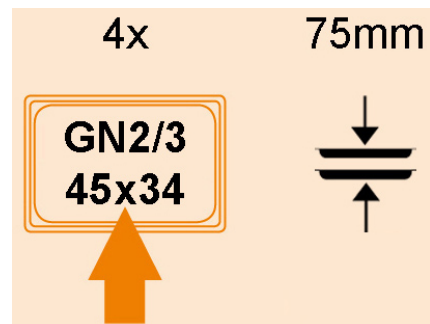

EL404-CAE

EASY LOTUS OVENS

OVENS "EASY" GN2/3-45X34

Convection oven "tilt-up" door,
analogic/electro-mechanic control panel.
Max temperature 260°C. Timer. 1 speed fan.
Capacity 4xcm.45X34, 4xGN2/3. Supplied
with 4 flat trays 45x34.

A	Data plate		B	Electrical connection	
---	------------	--	---	-----------------------	--

MODEL: EL404-CAE
DIMENSIONS: cm. 56x 59x 53h
ELECTRIC POWER: 2,9 kW
VOLTAGE: 230V~
FREQUENCY: 50 Hz

kg: 35
m³: 0.293
mm: 590x730x680