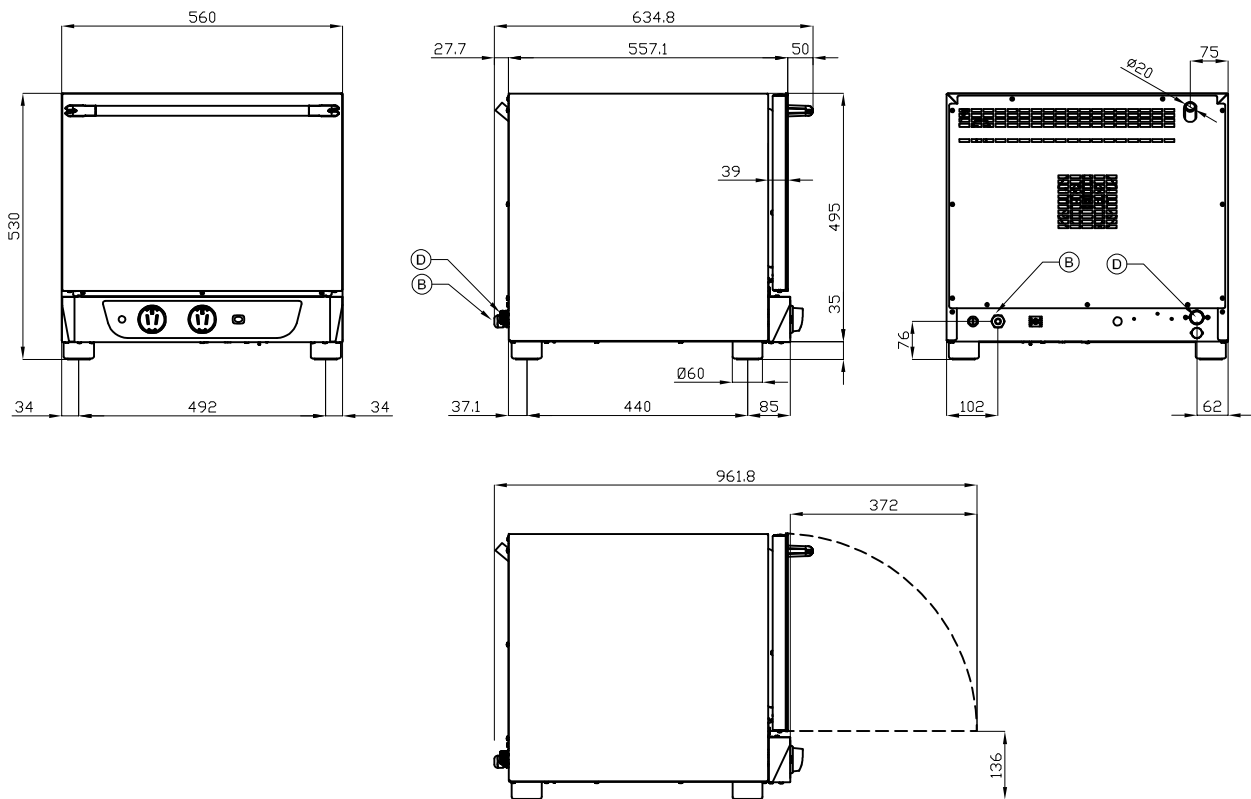

EL404-CAE

EASY LOTUS OVENS

OVENS "EASY" GN2/3-45X34

Convection oven "tilt-up" door,
analogic/electro-mechanic control panel.
Max temperature 260°C. Timer. 1 speed fan.
Capacity 4xcm.45X34, 4xGN2/3. Supplied
with 4 flat trays 45x34.

ITALIAN CULINARY ART

The pictures are purely representative. The manufacturer reserves the right to modify the technical data and models without previous notice.

EL404-CAE

EASY LOTUS OVENS

OVENS "EASY" GN2/3-45X34

A	Data plate		B	Electrical connection	
---	------------	--	---	-----------------------	--

MODEL: EL404-CAE
DIMENSIONS: cm. 56x 59x 53h
ELECTRIC POWER: 2,9 kW
VOLTAGE: 230V~
FREQUENCY: 50 Hz

kg: 35
m³: 0.293
mm: 590x730x680