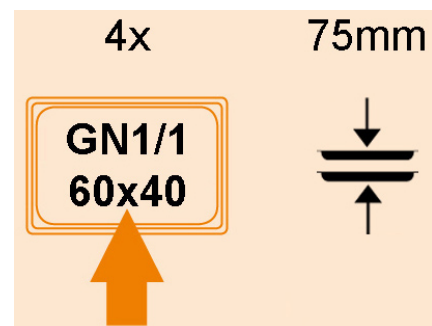

EL004-UGAE

EASY LOTUS OVENS

OVENS "EASY" GN1/1-60X40

Convection oven "tilt-up" door with humidifier button, analogic/electro-mechanic control panel with grill. Max temperature 260°C. Timer. 1 speed fan. Capacity 4xcm.60X40, 4xGN1/1.

A	Data plate		B	Electrical connection	
D	Cold water connection	ISO 7-1 3/4" M			

MODEL: EL004-UGAE
 DIMENSIONS: cm. 75x 65x 56h
 ELECTRIC POWER: 5,8 kW
 VOLTAGE: 400V~3N / 230V~3 / 230V~
 FREQUENCY: 50 Hz