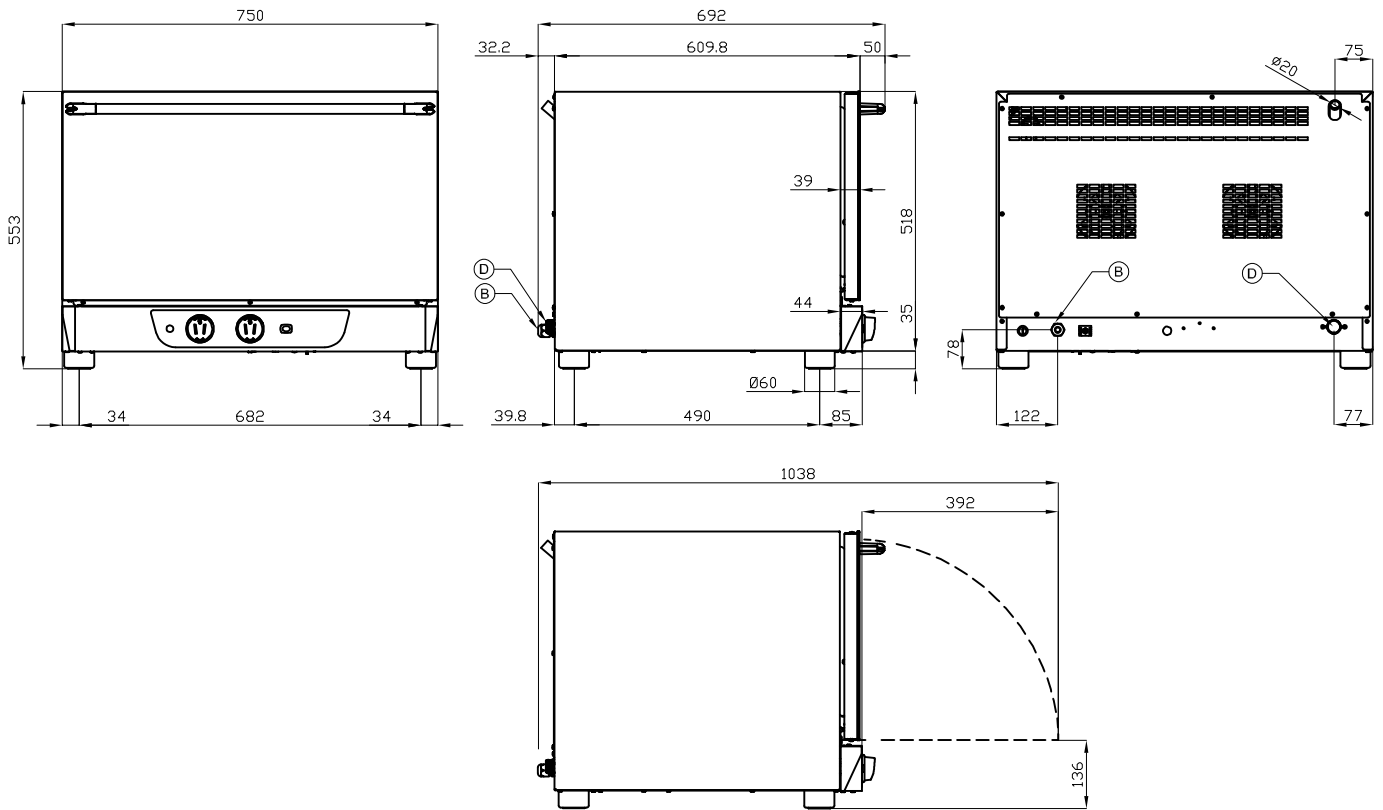

EL004-UGAE

EASY LOTUS OVENS

OVENS "EASY" GN1/1-60X40

Convection oven "tilt-up" door with humidifier button, analogic/electro-mechanic control panel with grill. Max temperature 260°C. Timer. 1 speed fan. Capacity 4xcm.60X40, 4xGN1/1.

A	Data plate		B	Electrical connection	
D	Cold water connection	ISO 7-1 3/4" M			

MODEL: EL004-UGAE
 DIMENSIONS: cm. 75x 65x 56h
 ELECTRIC POWER: 5,8 kW
 VOLTAGE: 400V~3N / 230V~3 / 230V~
 FREQUENCY: 50 Hz