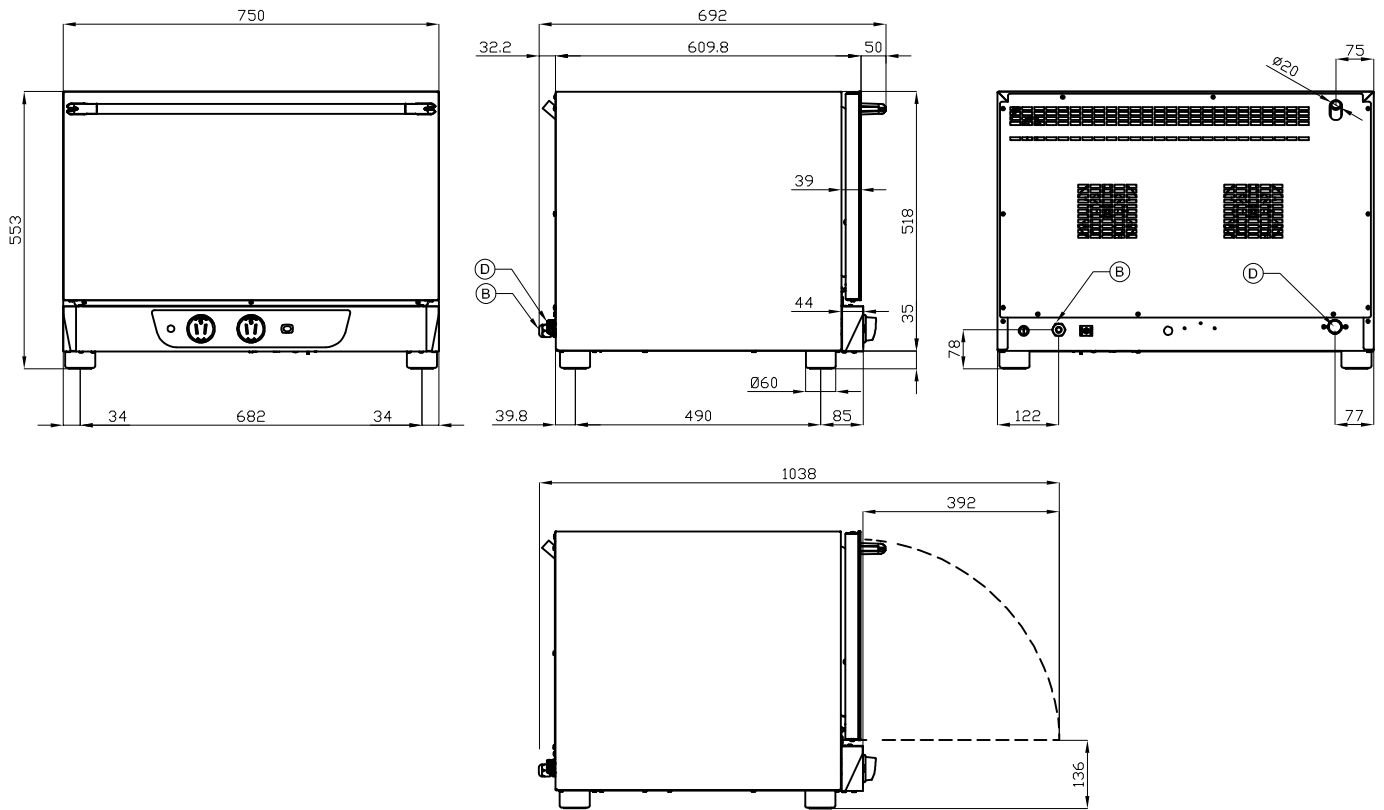

EL004-UAPE

EASY LOTUS OVENS

OVENS "EASY" GN1/1-60X40

Convection oven "tilt-up" door with humidifier button, analogic/electro-mechanic control panel. Max temperature 260°C. Timer. 1 speed fan. Capacity 4xcm.60X40, 4xGN1/1.

A	Data plate		B	Electrical connection	
D	Cold water connection	ISO 7-1 3/4" M			

MODEL: EL004-UAPE
 DIMENSIONS: cm. 75x 65x 56h
 ELECTRIC POWER: 5,8 kW
 VOLTAGE: 400V~3N / 230V~3 / 230V~
 FREQUENCY: 50 Hz