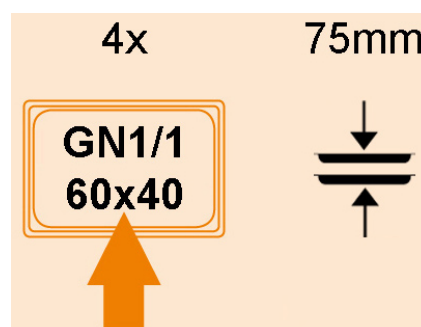

EL004-UAPE

EASY LOTUS OVENS

OVENS "EASY" GN1/1-60X40

Convection oven "tilt-up" door with humidifier button, analogic/electro-mechanic control panel. Max temperature 260°C. Timer. 1 speed fan. Capacity 4xcm.60X40, 4xGN1/1.

A	Data plate		B	Electrical connection	
D	Cold water connection	ISO 7-1 3/4" M			

MODEL: EL004-UAPE
 DIMENSIONS: cm. 75x 65x 56h
 ELECTRIC POWER: 5,8 kW
 VOLTAGE: 400V~3N / 230V~3 / 230V~
 FREQUENCY: 50 Hz