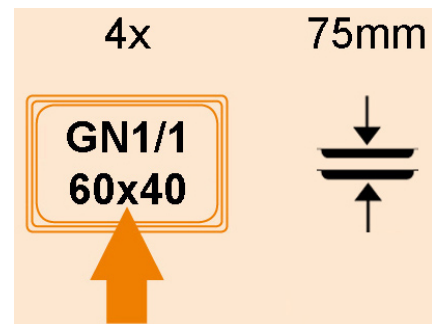

# EL004-UAE

EASY LOTUS OVENS

OVENS "EASY" GN1/1-60X40

Convection oven "tilt-up" door with humidifier button, analogic/electro-mechanic control panel. Max temperature 260°C. Timer. 1 speed fan. Capacity 4xcm.60X40, 4xGN1/1.

# EL004-UAE

EASY LOTUS OVENS

OVENS "EASY" GN1/1-60X40

A	Data plate		B	Electrical connection	
D	Cold water connection	ISO 7-1 3/4" M			

MODEL: EL004-UAE  
 DIMENSIONS: cm. 75x 65x 56h  
 ELECTRIC POWER: 3,4 kW  
 VOLTAGE: 230V~  
 FREQUENCY: 50 Hz

kg: 50  
 m<sup>3</sup>: 0.414  
 mm: 780x770x690

BUY LOTUS BUY ITALY

The pictures are purely representative. The manufacturer reserves the right to modify the technical data and models without previous notice.