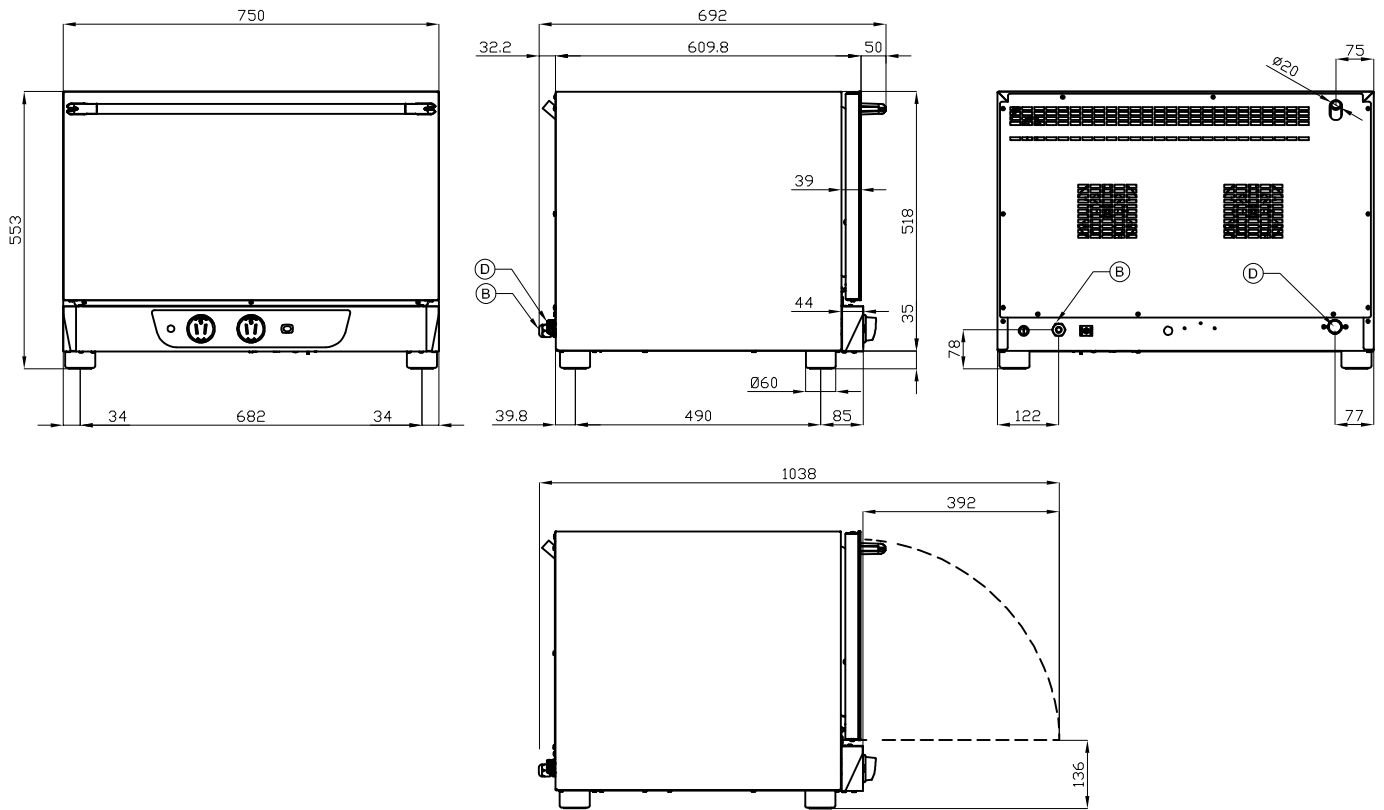

# EL004-UAE

EASY LOTUS OVENS

OVENS "EASY" GN1/1-60X40

Convection oven "tilt-up" door with humidifier button, analogic/electro-mechanic control panel. Max temperature 260°C. Timer. 1 speed fan. Capacity 4xcm.60X40, 4xGN1/1.

# EL004-UAE

EASY LOTUS OVENS

OVENS "EASY" GN1/1-60X40

A	Data plate		B	Electrical connection	
D	Cold water connection	ISO 7-1 3/4" M			

MODEL: EL004-UAE  
 DIMENSIONS: cm. 75x 65x 56h  
 ELECTRIC POWER: 3,4 kW  
 VOLTAGE: 230V~  
 FREQUENCY: 50 Hz

kg: 50  
 m<sup>3</sup>: 0.414  
 mm: 780x770x690

BUY LOTUS BUY ITALY

The pictures are purely representative. The manufacturer reserves the right to modify the technical data and models without previous notice.