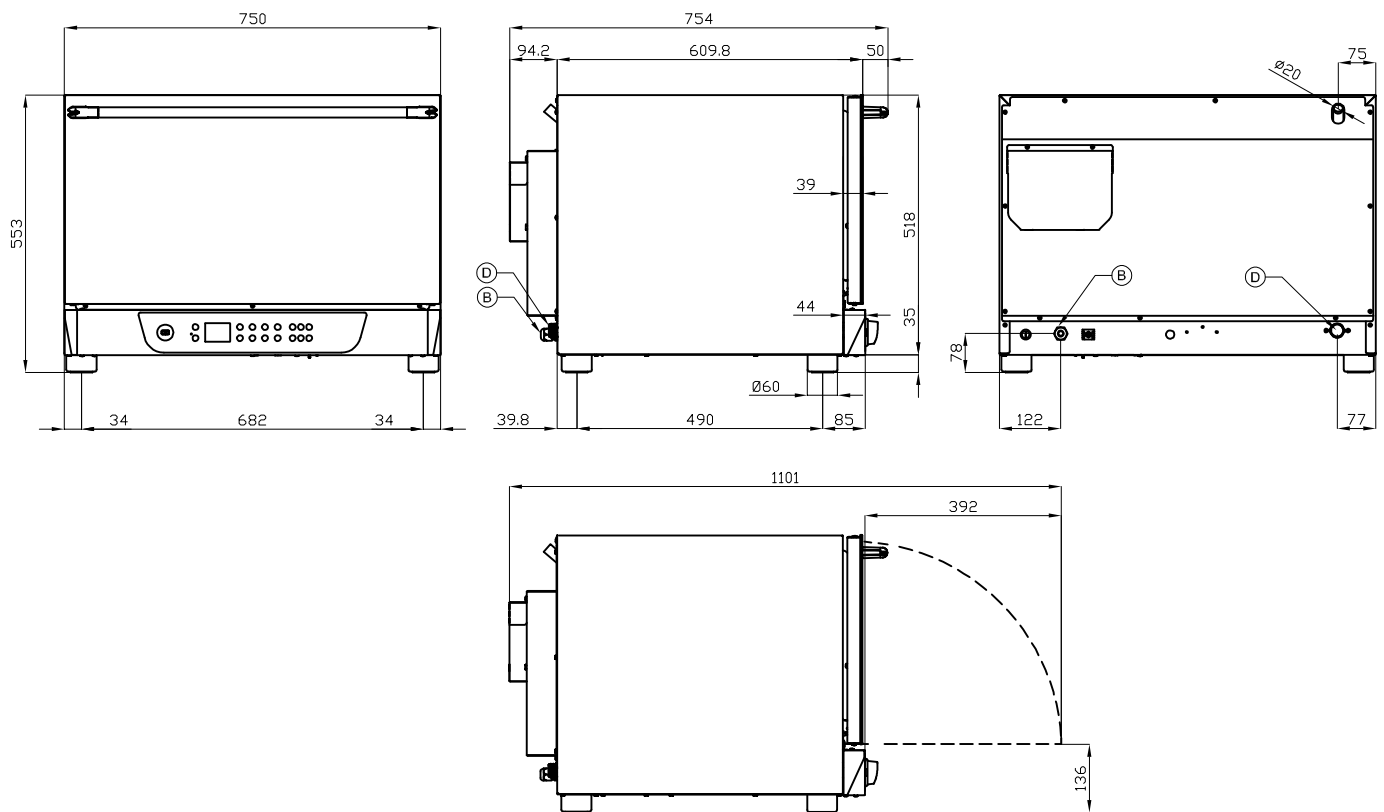

EL004-DDE

EASY LOTUS OVENS

OVENS "EASY" GN1/1-60X40

Convection oven "tilt-up" door with 10 levels steam regulation, digital control panel with 2.4" LCD (99 empty programs). Max temperature 260°C. 1 speed fan with "AUTOREVERSE". "USB / WIFI / CLOUD". Capacity 4xcm.60X40, 4xGN1/1.

A	Data plate		B	Electrical connection	
D	Cold water connection	ISO 7-1 3/4" M			

MODEL: EL004-DDE
DIMENSIONS: cm. 75x 71x 56h
ELECTRIC POWER: 6,7 kW
VOLTAGE: 400V~3N / 230V~3 / 230V~
FREQUENCY: 50/60 Hz