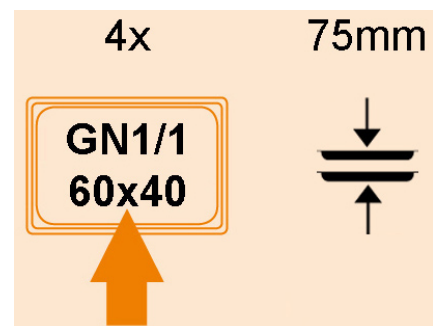

EL004-DDE

EASY LOTUS OVENS

OVENS "EASY" GN1/1-60X40

Convection oven "tilt-up" door with 10 levels steam regulation, digital control panel with 2.4" LCD (99 empty programs). Max temperature 260°C. 1 speed fan with "AUTOREVERSE". "USB / WIFI / CLOUD". Capacity 4xcm.60X40, 4xGN1/1.

A	Data plate		B	Electrical connection	
D	Cold water connection	ISO 7-1 3/4" M			

MODEL: EL004-DDE
DIMENSIONS: cm. 75x 71x 56h
ELECTRIC POWER: 6,7 kW
VOLTAGE: 400V~3N / 230V~3 / 230V~
FREQUENCY: 50/60 Hz