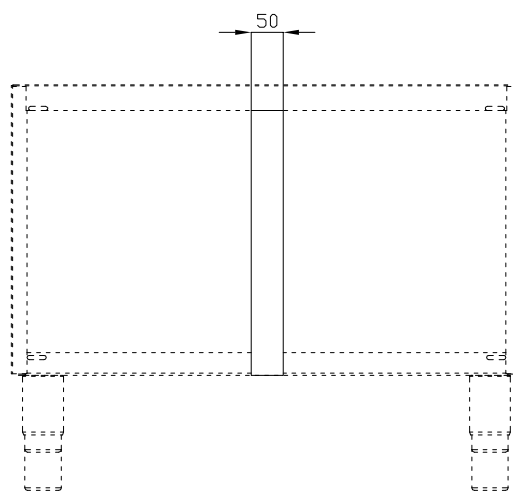

D-70

70 SUPERLOTUS TOP ACCESSORIES - TOP

Spacer for stand

ITALIAN CULINARY ART

The pictures are purely representative. The manufacturer reserves the right to modify the technical data and models without previous notice.

D-70

70 SUPERLOTUS TOP ACCESSORIES - TOP

1:1 533000600
Ø04,2X013,0 AISI 304 PZ 7

A	Data plate				
---	------------	--	--	--	--

MODEL:

D-70

DIMENSIONS:

cm. 5x 58x 38h

kg: 2.5
m³: 0.018
mm: 70x600x440

BUY LOTUS BUY **ITALY**

The pictures are purely representative. The manufacturer reserves the right to modify the technical data and models without previous notice.

LOTUS S.P.A. Via Calmaor, 46
31020 San Vendemiano (TV) - Italy
Tel. + 39 0438 778020 / 778468
Fax + 39 0438 778277
www.lotuscookers.it - lotus@lotuscookers.it