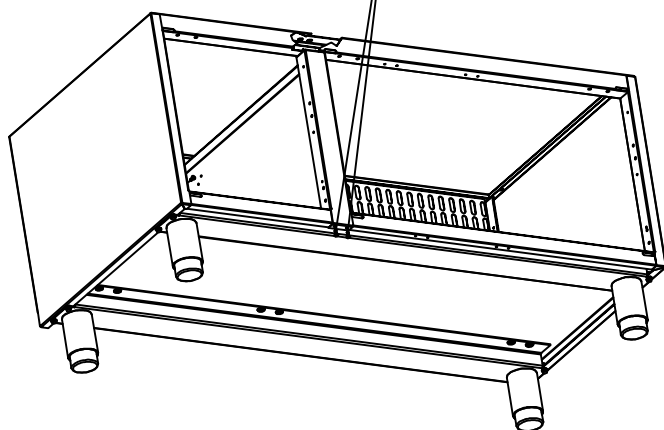

D-70

70 SUPERLOTUS TOP ACCESSORIES - TOP

Spacer for stand

ITALIAN CULINARY ART

The pictures are purely representative. The manufacturer reserves the right to modify the technical data and models without previous notice.

D-70

70 SUPERLOTUS TOP ACCESSORIES - TOP

1:1 533000600
Ø04,2X013,0 AISI 304 PZ 7

A	Data plate				
---	------------	--	--	--	--

MODEL:

D-70

DIMENSIONS:

cm. 5x 58x 38h