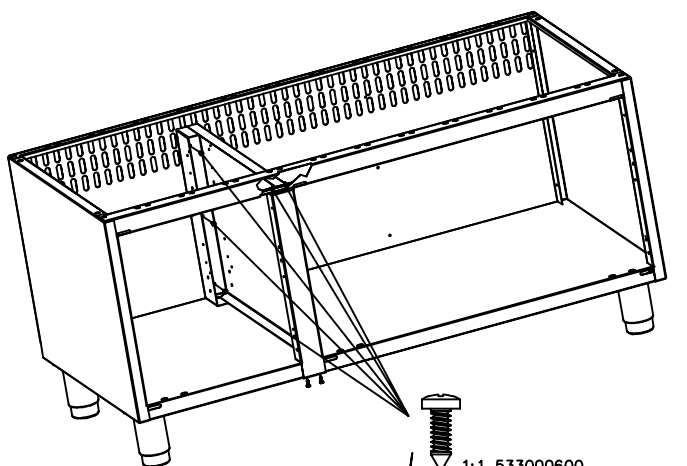

D-70

70 SUPERLOTUS TOP ACCESSORIES - TOP

Spacer for stand

ITALIAN CULINARY ART

The pictures are purely representative. The manufacturer reserves the right to modify the technical data and models without previous notice.

D-70

70 SUPERLOTUS TOP ACCESSORIES - TOP

1:1 533000600
Ø04,2X013,0 AISI 304 PZ 7

A	Data plate				
---	------------	--	--	--	--

MODEL:

D-70

DIMENSIONS:

cm. 5x 58x 38h