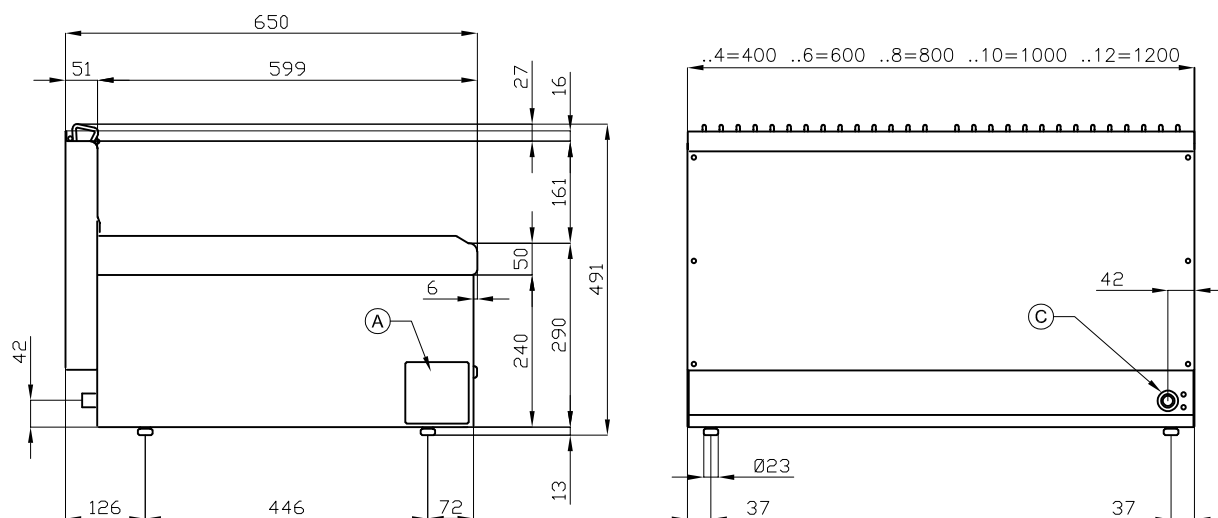

CW-6G

65 MAGICPROF GAS CHARCOAL GRILL

Charcoal grill gas - N. 2 Stainless steel
adjustable grill cm. 28x47 - 2 cooking areas

Construction - Fabricated using CrNi 18/10 AISI 304 grade Stainless Steel Scotch-Brite Satin polish Finish, incorporating 1mm thick worktop, rounded edges, chromed details and rear splash back. Model - Professional Gas Charcoal Grill. Grill container for holding Lava Rock over burners. Burners with Piezoelectric ignition and pilot light, thermocouple safety valves, Removable liquid containers. Maintenance - All serviceable parts are accessible by the easy removal of front control panel. Fittings - Appliance is supplied with both LPG and Natural Gas conversion jets and adjustable feet.

ITALIAN CULINARY ART

The pictures are purely representative. The manufacturer reserves the right to modify the technical data and models without previous notice.

CW-6G

65 MAGICPROF GAS CHARCOAL GRILL

A	Data plate	C	Gas connection	ISO 7-1 1/2" M
---	------------	---	----------------	----------------

MODEL: CW-6G
DIMENSIONS: cm. 60x 65x 29h
GAS POWER: 9,8 kW / 8.420 kcal/h
GAS TYPE: Natural Gas / LPG

kg: 58.5
m³: 0.265
mm: 630x690x610

BUY LOTUS BUY ITALY

The pictures are purely representative. The manufacturer reserves the right to modify the technical data and models without previous notice.