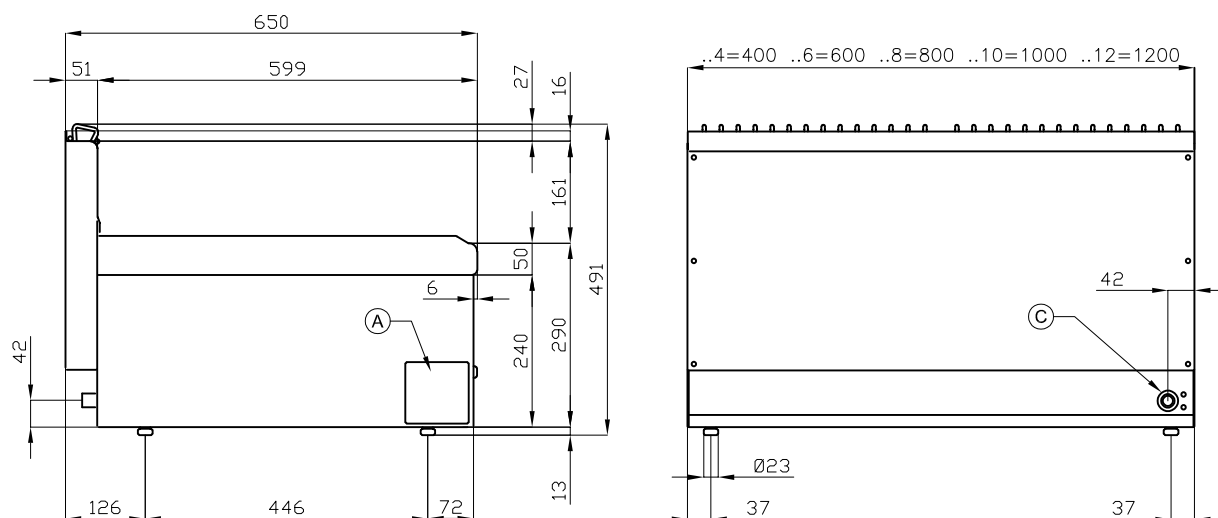

CW-4G

65 MAGICPROF GAS CHARCOAL GRILL

Charcoal grill gas - Stainless steel adjustable
grill cm. 38x47

Construction - Fabricated using CrNi 18/10 AISI 304 grade Stainless Steel Scotch-Brite Satin polish Finish, incorporating 1mm thick worktop, rounded edges, chromed details and rear splash back. Model - Professional Gas Charcoal Grill. Grill container for holding Lava Rock over burners. Burners with Piezoelectric ignition and pilot light, thermocouple safety valves, Removable liquid containers. Maintenance - All serviceable parts are accessible by the easy removal of front control panel. Fittings - Appliance is supplied with both LPG and Natural Gas conversion jets and adjustable feet.

ITALIAN CULINARY ART

The pictures are purely representative. The manufacturer reserves the right to modify the technical data and models without previous notice.

CW-4G

65 MAGICPROF GAS CHARCOAL GRILL

A	Data plate		C	Gas connection	ISO 7-1 1/2" M
---	------------	--	---	----------------	----------------

MODEL: CW-4G
DIMENSIONS: cm. 40x 65x 29h
GAS POWER: 6,5 kW / 5.590 kcal/h
GAS TYPE: Natural Gas / LPG

kg: 41.5
m³: 0.181
mm: 430x690x610

BUY LOTUS BUY ITALY

The pictures are purely representative. The manufacturer reserves the right to modify the technical data and models without previous notice.