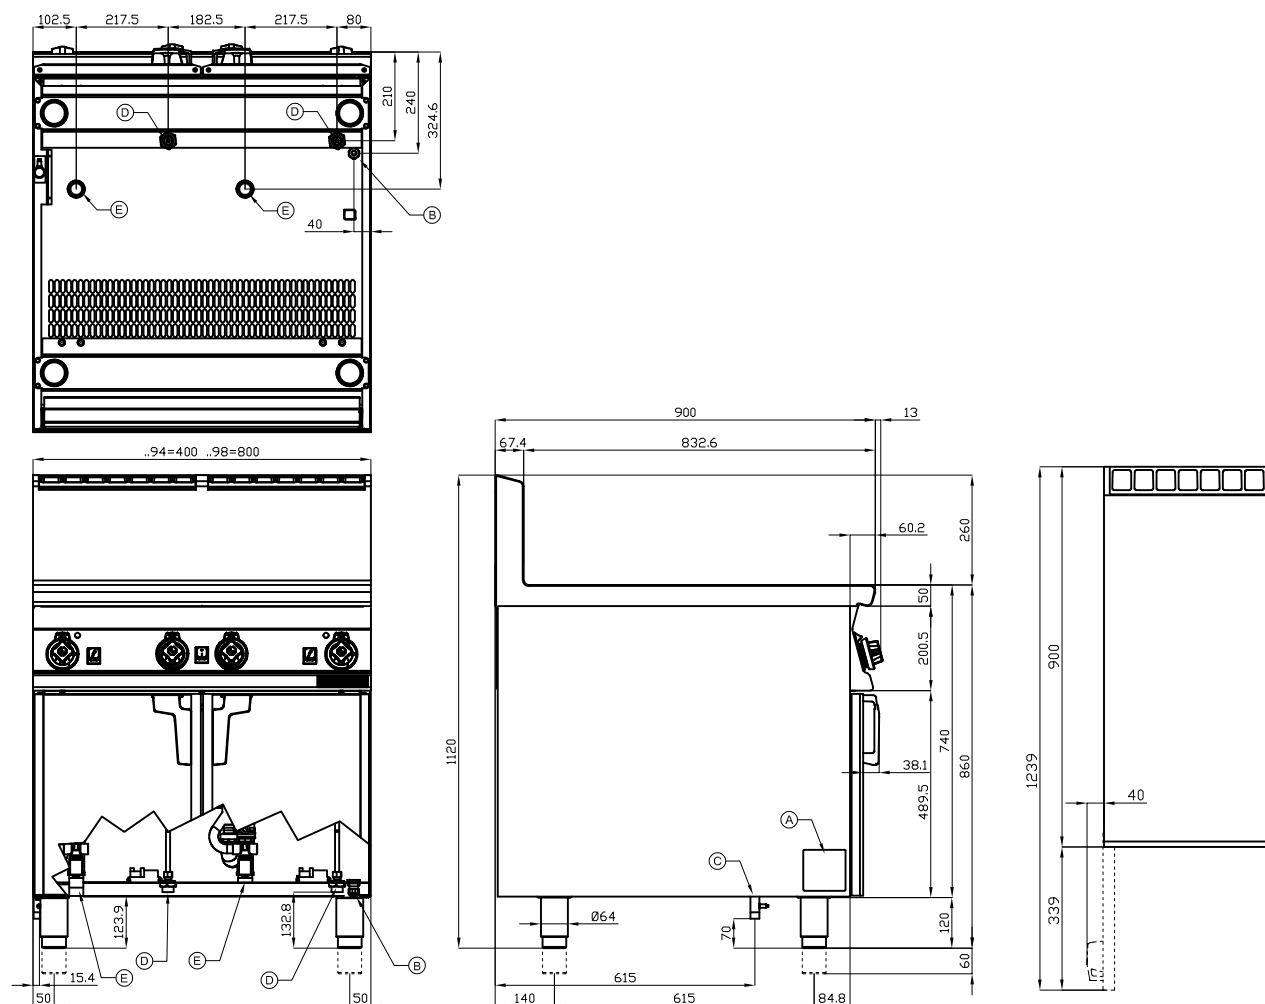

## ELECTRIC PASTA COOKERS

Powerfull Gas pasta cooker 40 lts. - Tank cm. 30,7x50,9x32,7h. Water loading tap + overflow device and floor draining (BASKETS EXCLUDED) (included both Heads end filler strip)

## ELECTRIC PASTA COOKERS

A	Data plate		B	Electrical connection	
C	Gas connection	ISO 7-1 1/2" M	D	Cold water connection	ISO 7-1 3/4" M
E	Water drainage	ISO 7-1 1" M			

**MODEL:** CPP-94G  
**DIMENSIONS:** cm. 40x 90x 90h  
**GAS POWER:** 23,5 kW / 20.210 kcal/h  
**GAS TYPE:** Natural Gas / LPG  
**ELECTRIC POWER:** 0,02 KW  
**VOLTAGE:** 230V~  
**FREQUENCY:** 50/60 Hz

**kg:** 69  
**m<sup>3</sup>:** 0.542  
**mm:** 430x970x1300

BUY LOTUS BUY ITALY

The pictures are purely representative. The manufacturer reserves the right to modify the technical data and models without previous notice.