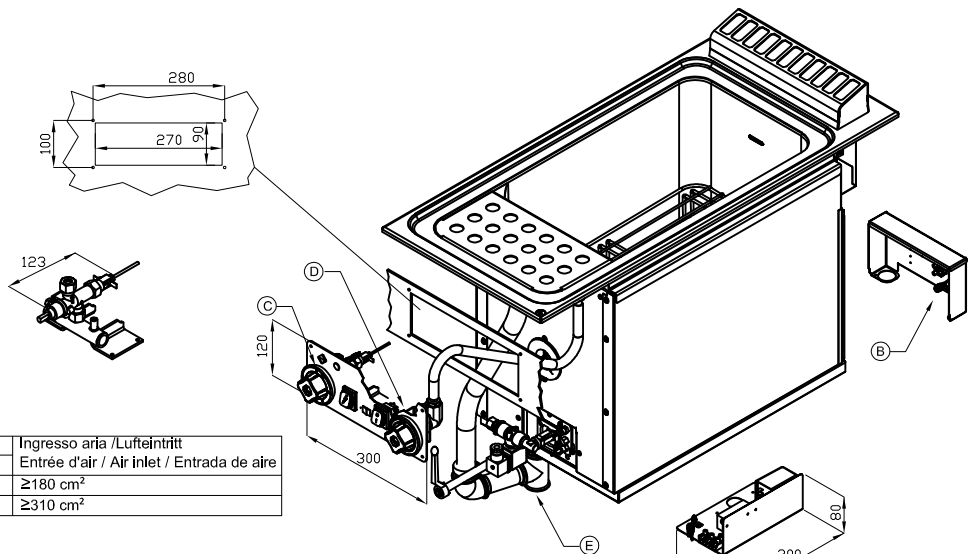

CPD-94G

GAS FREELOTUS

GAS PASTA COOKERS 90

Gas pasta cooker 40 lts. - Tank cm.
30,7x50,9x32,7h. Water loading tap +
overflow device and floor draining. Electric
ignition, flame presence indicator. (BASKETS
EXCLUDED)

Tabella				Ingresso aria /Lufteintritt Entrée d'air / Air inlet / Entrada de aire
Descrizione	A	B	C	
CPD-74G	700 mm	472 mm	27 mm	≥180 cm ²
CPD-94G	900 mm	638 mm	52 mm	≥310 cm ²

A	Data plate		B	Electrical connection	
C	Gas connection	ISO 7-1 1/2" M	D	Cold water connection	ISO 7-1 1/2" F
E	Water drainage	ISO 7-1 1" F			

MODEL: CPD-94G
 DIMENSIONS: cm. 40x 90x 65h
 GAS POWER: 13,95 kW / 11.997 kcal/h
 GAS TYPE: Natural Gas / LPG
 ELECTRIC POWER: 0,02 KW
 VOLTAGE: 230V~
 FREQUENCY: 50/60 Hz

kg: 58
 m³: 0.463
 mm: 430x970x1110