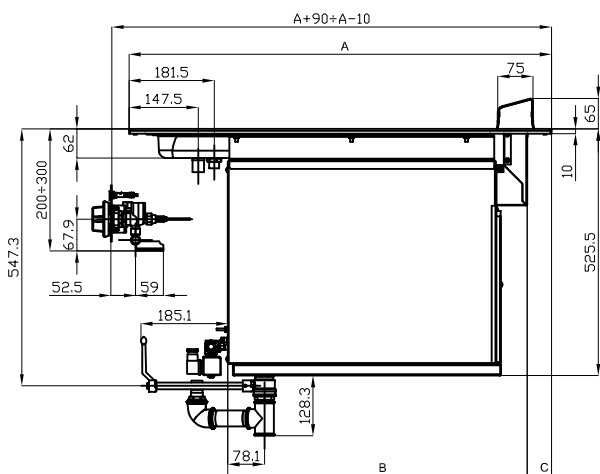

CPD-94G

GAS FREELOTUS

GAS PASTA COOKERS 90

Gas pasta cooker 40 lts. - Tank cm.
30,7x50,9x32,7h. Water loading tap +
overflow device and floor draining. Electric
ignition, flame presence indicator. (BASKETS
EXCLUDED)

Tabella				Ingresso aria /Lufteintritt Entrée d'air / Air inlet / Entrada de aire
Descrizione	A	B	C	
CPD-74G	700 mm	472 mm	27 mm	≥180 cm ²
CPD-94G	900 mm	638 mm	52 mm	≥310 cm ²

A	Data plate		B	Electrical connection	
C	Gas connection	ISO 7-1 1/2" M	D	Cold water connection	ISO 7-1 1/2" F
E	Water drainage	ISO 7-1 1" F			

MODEL: CPD-94G
 DIMENSIONS: cm. 40x 90x 65h
 GAS POWER: 13,95 kW / 11.997 kcal/h
 GAS TYPE: Natural Gas / LPG
 ELECTRIC POWER: 0,02 KW
 VOLTAGE: 230V~
 FREQUENCY: 50/60 Hz

kg: 58
 m³: 0.463
 mm: 430x970x1110