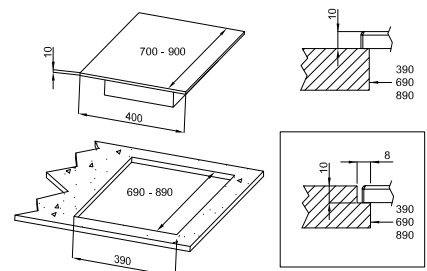

Tabella				Ingresso aria /Lufteintritt Entrée d'air / Air inlet / Entrada de aire
Descrizione	A	B	C	
CPD-74G	700 mm	472 mm	27 mm	≥180 cm ²
CPD-94G	900 mm	638 mm	52 mm	≥310 cm ²

A	Data plate		B	Electrical connection	
C	Gas connection	ISO 7-1 1/2" M	D	Cold water connection	ISO 7-1 1/2" F
E	Water drainage	ISO 7-1 1" F			

MODEL: CPD-94G
 DIMENSIONS: cm. 40x 90x 65h
 GAS POWER: 13,95 kW / 11.997 kcal/h
 GAS TYPE: Natural Gas / LPG
 ELECTRIC POWER: 0,02 KW
 VOLTAGE: 230V~
 FREQUENCY: 50/60 Hz

kg: 58
 m³: 0.463
 mm: 430x970x1110