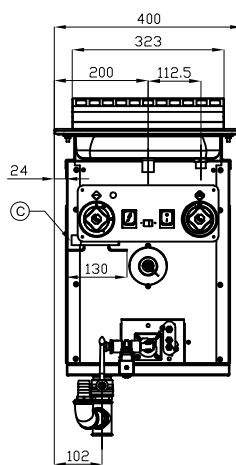

CPD-94G

GAS FREELOTUS

GAS PASTA COOKERS 90

Gas pasta cooker 40 lts. - Tank cm.
30,7x50,9x32,7h. Water loading tap +
overflow device and floor draining. Electric
ignition, flame presence indicator. (BASKETS
EXCLUDED)

Tabella				Ingresso aria /Lufteintritt Entrée d'air / Air inlet / Entrada de aire
Descrizione	A	B	C	
CPD-74G	700 mm	472 mm	27 mm	≥180 cm ²
CPD-94G	900 mm	638 mm	52 mm	≥310 cm ²

A	Data plate		B	Electrical connection	
C	Gas connection	ISO 7-1 1/2" M	D	Cold water connection	ISO 7-1 1/2" F
E	Water drainage	ISO 7-1 1" F			

MODEL: CPD-94G
 DIMENSIONS: cm. 40x 90x 65h
 GAS POWER: 13,95 kW / 11.997 kcal/h
 GAS TYPE: Natural Gas / LPG
 ELECTRIC POWER: 0,02 KW
 VOLTAGE: 230V~
 FREQUENCY: 50/60 Hz

kg: 58
 m³: 0.463
 mm: 430x970x1110