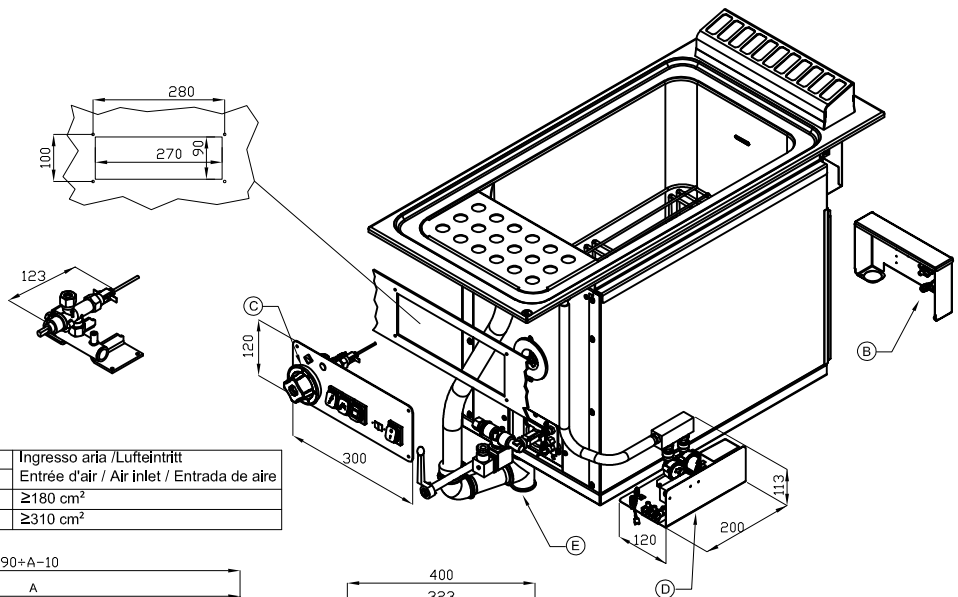

CPAD-74G

GAS FREELOTUS

GAS PASTA COOKERS 70

Gas pasta cooker 25 lts. Tank cm.
30,5x33,5x32,7h. Automatic Water loading
with level sensor - overflow device and floor
draining. Electric ignition, flame presence
indicator. (BASKETS EXCLUDED)

Descrizione	Tabella			Ingresso aria / Lufteintritt
	A	B	C	Entrée d'air / Air inlet / Entrada de aire
CPAD-74G	700 mm	472 mm	27 mm	≥180 cm ²
CPAD-94G	900 mm	638 mm	52 mm	≥310 cm ²

A	Data plate		B	Electrical connection	
C	Gas connection	ISO 7-1 1/2" M	D	Cold water connection	ISO 7-1 1/2" F
E	Water drainage	ISO 7-1 1" F			

MODEL: CPAD-74G
DIMENSIONS: cm. 40x 70x 65h
GAS POWER: 9,5 kW / 8.160 kcal/h
GAS TYPE: Natural Gas / LPG
ELECTRIC POWER: 0,035 KW
VOLTAGE: 230V~
FREQUENCY: 50/60 Hz

kg: 51
m³: 0.368
mm: 430x770x1110

BUY LOTUS BUY ITALY