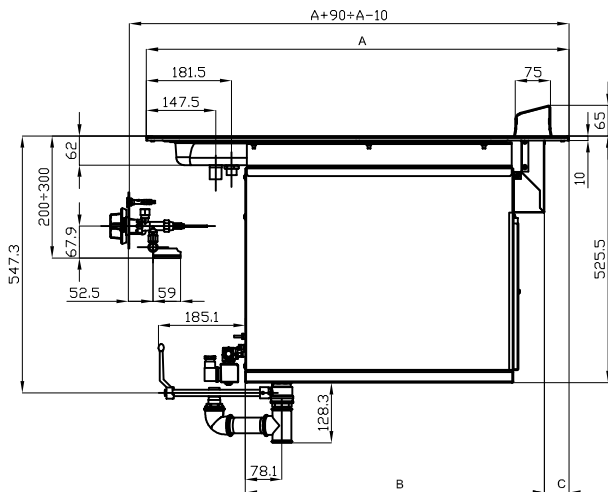

CPAD-74G

GAS FREELOTUS

GAS PASTA COOKERS 70

Gas pasta cooker 25 lts. Tank cm.
30,5x33,5x32,7h. Automatic Water loading
with level sensor - overflow device and floor
draining. Electric ignition, flame presence
indicator. (BASKETS EXCLUDED)

Descrizione	Tabella			Ingresso aria / Lufteintritt
	A	B	C	Entrée d'air / Air inlet / Entrada de aire
CPAD-74G	700 mm	472 mm	27 mm	≥180 cm ²
CPAD-94G	900 mm	638 mm	52 mm	≥310 cm ²

A	Data plate		B	Electrical connection	
C	Gas connection	ISO 7-1 1/2" M	D	Cold water connection	ISO 7-1 1/2" F
E	Water drainage	ISO 7-1 1" F			

MODEL: CPAD-74G
DIMENSIONS: cm. 40x 70x 65h
GAS POWER: 9,5 kW / 8.160 kcal/h
GAS TYPE: Natural Gas / LPG
ELECTRIC POWER: 0,035 KW
VOLTAGE: 230V~
FREQUENCY: 50/60 Hz

kg: 51
m³: 0.368
mm: 430x770x1110

BUY LOTUS BUY ITALY