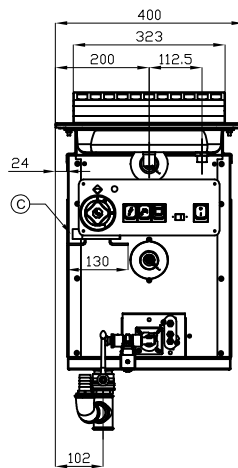

CPAD-74G

GAS FREELOTUS

GAS PASTA COOKERS 70

Gas pasta cooker 25 lts. Tank cm.
30,5x33,5x32,7h. Automatic Water loading
with level sensor - overflow device and floor
draining. Electric ignition, flame presence
indicator. (BASKETS EXCLUDED)

Descrizione	Tabella			Ingresso aria / Lufteintritt
	A	B	C	Entrée d'air / Air inlet / Entrada de aire
CPAD-74G	700 mm	472 mm	27 mm	≥180 cm ²
CPAD-94G	900 mm	638 mm	52 mm	≥310 cm ²

A	Data plate		B	Electrical connection	
C	Gas connection	ISO 7-1 1/2" M	D	Cold water connection	ISO 7-1 1/2" F
E	Water drainage	ISO 7-1 1" F			

MODEL: CPAD-74G
DIMENSIONS: cm. 40x 70x 65h
GAS POWER: 9,5 kW / 8.160 kcal/h
GAS TYPE: Natural Gas / LPG
ELECTRIC POWER: 0,035 KW
VOLTAGE: 230V~
FREQUENCY: 50/60 Hz

kg: 51
m³: 0.368
mm: 430x770x1110

BUY LOTUS BUY ITALY