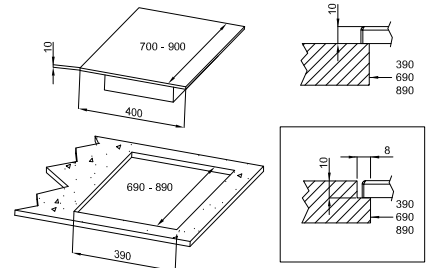

Descrizione	Tabella			Ingresso aria / Lufteintritt
	A	B	C	Entrée d'air / Air inlet / Entrada de aire
CPAD-74G	700 mm	472 mm	27 mm	≥180 cm ²
CPAD-94G	900 mm	638 mm	52 mm	≥310 cm ²

A	Data plate		B	Electrical connection	
C	Gas connection	ISO 7-1 1/2" M	D	Cold water connection	ISO 7-1 1/2" F
E	Water drainage	ISO 7-1 1" F			

MODEL: CPAD-74G
DIMENSIONS: cm. 40x 70x 65h
GAS POWER: 9,5 kW / 8.160 kcal/h
GAS TYPE: Natural Gas / LPG
ELECTRIC POWER: 0,035 KW
VOLTAGE: 230V~
FREQUENCY: 50/60 Hz

kg: 51
m³: 0.368
mm: 430x770x1110

BUY LOTUS BUY ITALY