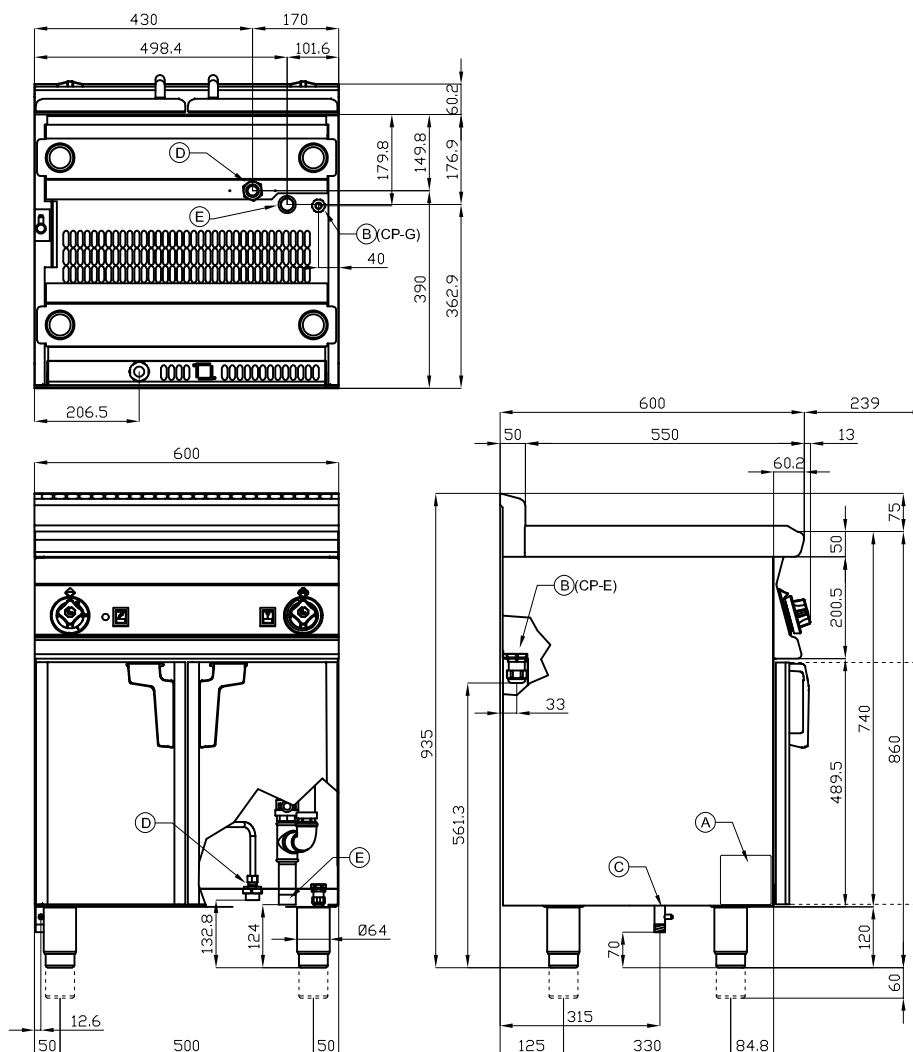

## 60 MAGICLOTUS GAS PASTA COOKERS

Gas pasta cooker on cabinet Tank capacity 40  
lts. cm. 51x30,7x32,7h. Automatic Water  
loading with level sensor - overflow device  
and floor draining (BASKETS EXCLUDED)

# CPA-66G

60 MAGICLOTUS  
GAS PASTA COOKERS

View 3D

A	Data plate		B	Electrical connection	
C	Gas connection	ISO 7-1 1/2" M	D	Cold water connection	ISO 7-1 3/4" M
E	Water drainage	ISO 7-1 1" M			

MODEL: CPA-66G  
 DIMENSIONS: cm. 60x 60x 90h  
 GAS POWER: 13,95 kW / 11.997 kcal/h  
 GAS TYPE: Natural Gas / LPG  
 ELECTRIC POWER: 0,035 KW  
 VOLTAGE: 230V~  
 FREQUENCY: 50/60 Hz

kg: 85  
 m<sup>3</sup>: 0.469  
 mm: 630x670x1110

BUY LOTUS BUY ITALY

The pictures are purely representative. The manufacturer reserves the right to modify the technical data and models without previous notice.