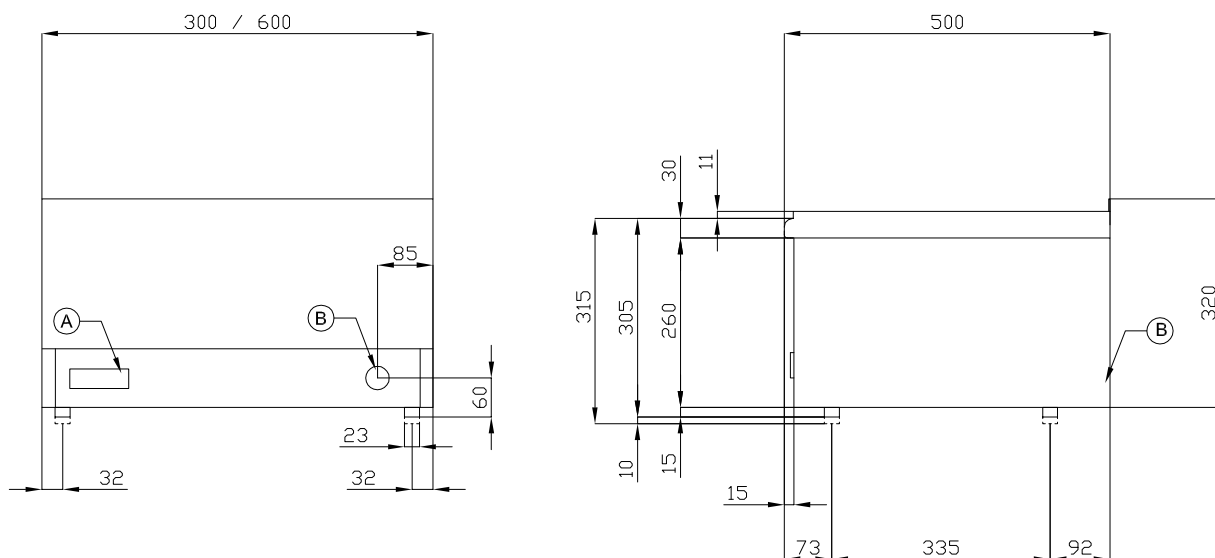

CP-1EM

50 SNACK

ELECTRIC PASTA COOKERS

Electric Pastacooker - Tank capacity 10 lts. N.
4 baskets cm. 10x14x13,5h

ITALIAN CULINARY ART

The pictures are purely representative. The manufacturer reserves the right to modify the technical data and models without previous notice.

CP-1EM

50 SNACK

ELECTRIC PASTA COOKERS

A	Data plate	B	Electrical connection
---	------------	---	-----------------------

MODEL: CP-1EM
DIMENSIONS: cm. 30x 50x 29h
ELECTRIC POWER: 2,83 kW
VOLTAGE: 230V~
FREQUENCY: 50/60 Hz

kg: 13
m³: 0.071
mm: 330x550x390

BUY LOTUS BUY ITALY

The pictures are purely representative. The manufacturer reserves the right to modify the technical data and models without previous notice.

LOTUS S.P.A. Via Calmaor, 46
31020 San Vendemiano(TV) - Italy
Tel. + 39 0438 778020 / 778468
Fax + 39 0438 778277
www.lotuscookers.it - lotus@lotuscookers.it