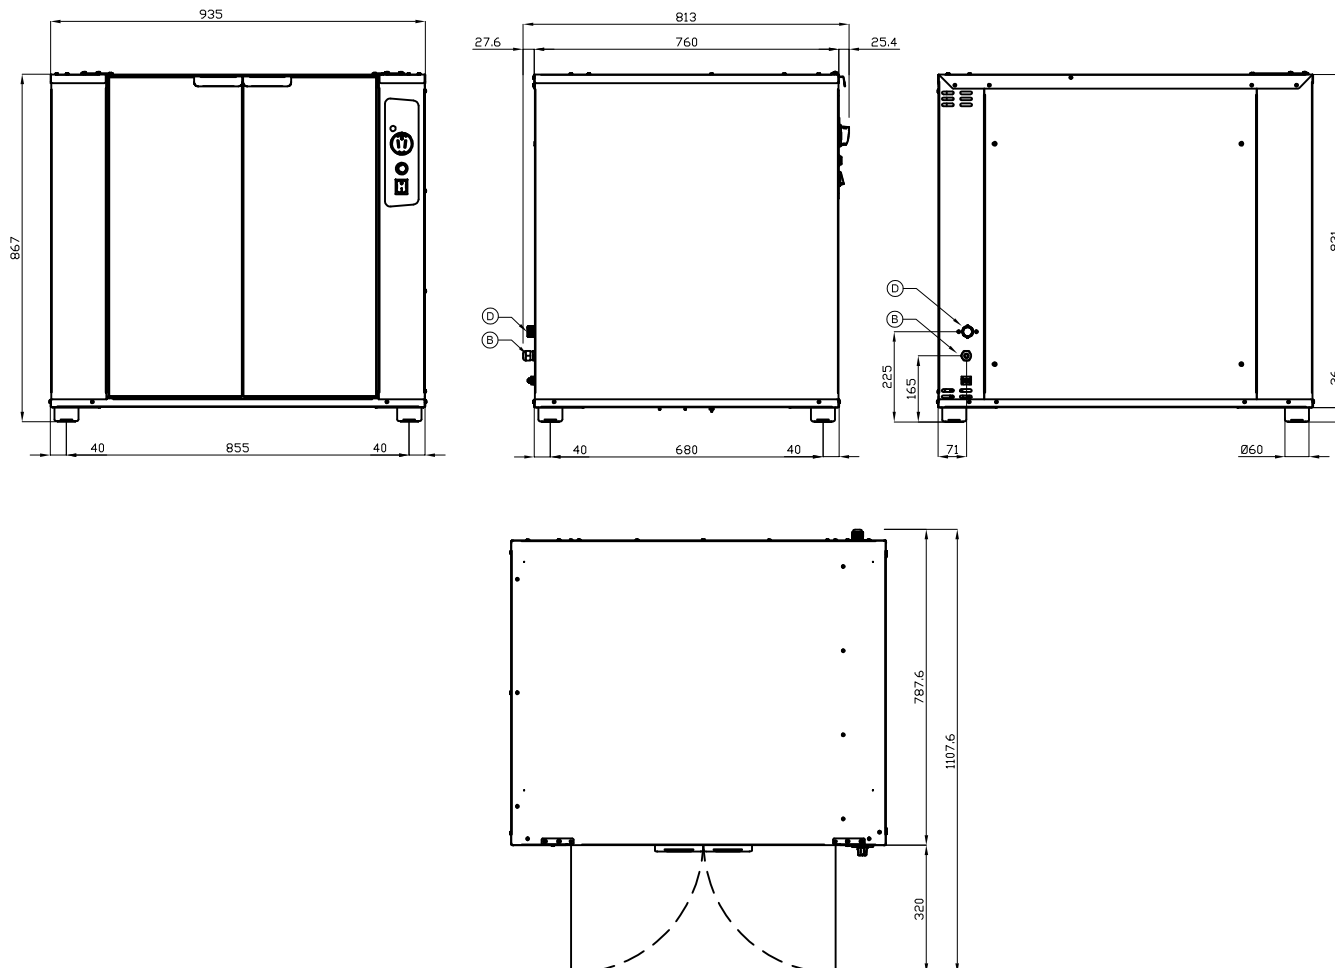

CLSL004-UAE

SIMPLE LOTUS OVENS

OVENS ACCESSORIES "SIMPLE"

Static prover 60°C with humidifier button, 8 levels pitch 75mm, for oven SL004/6

ITALIAN CULINARY ART

The pictures are purely representative. The manufacturer reserves the right to modify the technical data and models without previous notice.

CLSL004-UAE

SIMPLE LOTUS OVENS

OVENS ACCESSORIES "SIMPLE"

A	Data plate		B	Electrical connection	
D	Cold water connection	ISO 7-1 3/4" M			

MODEL: CLSL004-UAE
 DIMENSIONS: cm. 94x 81x 87h
 ELECTRIC POWER: 2,6 kW
 VOLTAGE: 230V~
 FREQUENCY: 50/60 Hz

kg: 63
 m³: 0.823
 mm: 980x840x1000

BUY LOTUS BUY ITALY

The pictures are purely representative. The manufacturer reserves the right to modify the technical data and models without previous notice.

LOTUS S.P.A. Via Calmaor, 46
 31020 San Vendemiano(TV) - Italy
 Tel. + 39 0438 778020 / 778468
 Fax + 39 0438 778277
 www.lotuscookers.it - lotus@lotuscookers.it