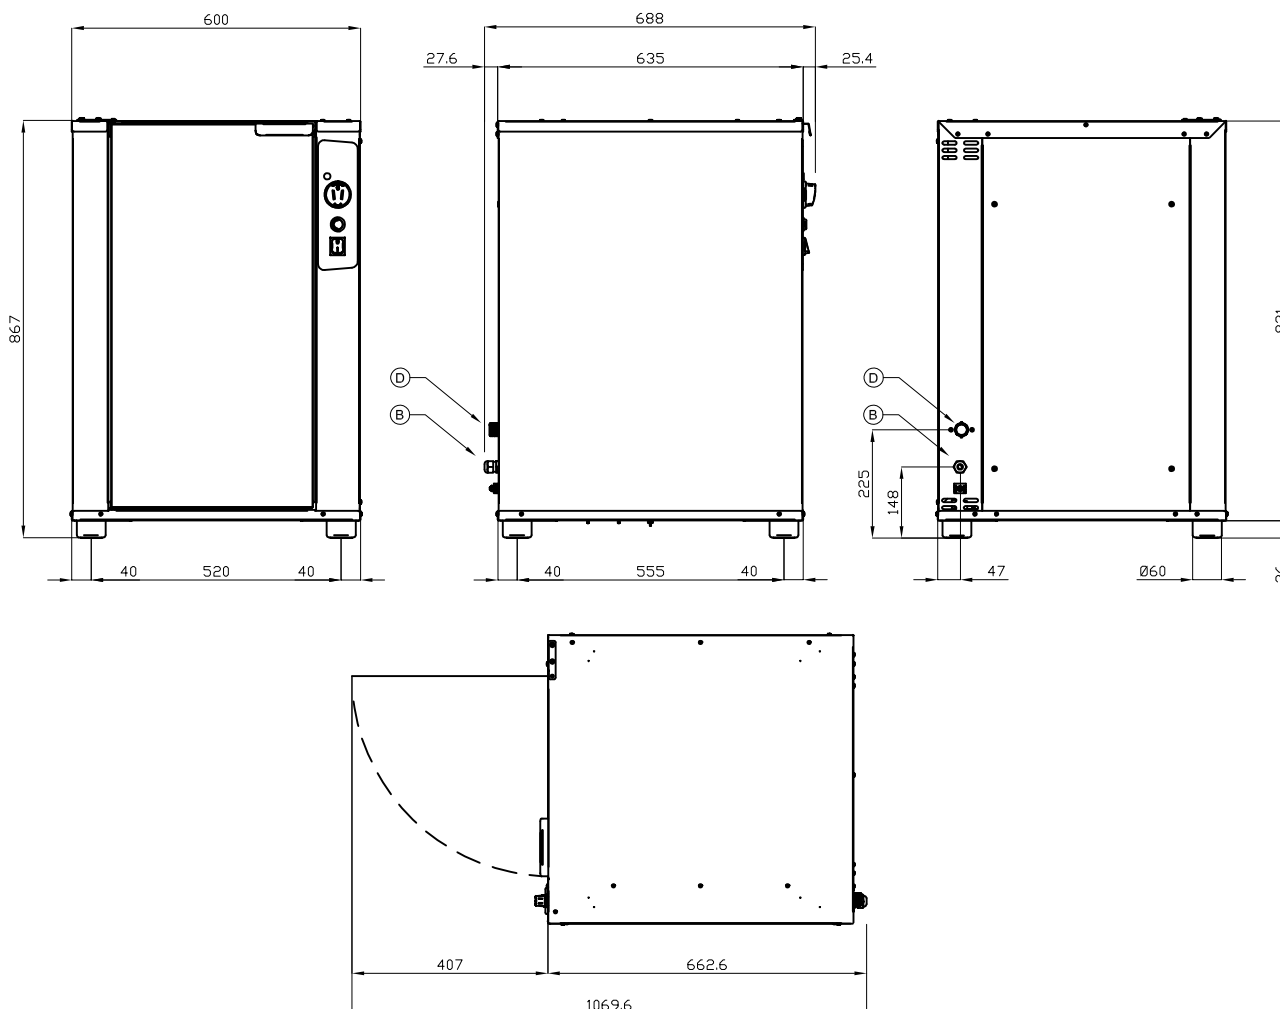

CLEL404-UAE

EASY LOTUS OVENS

OVENS ACCESSORIES "EASY"

Static prover 60°C with humidifier button, 8 levels pitch 75mm, for oven EL404

ITALIAN CULINARY ART

The pictures are purely representative. The manufacturer reserves the right to modify the technical data and models without previous notice.

CLEL404-UAE

EASY LOTUS OVENS

OVENS ACCESSORIES "EASY"

A	Data plate		B	Electrical connection	
D	Cold water connection	ISO 7-1 3/4" M			

MODEL: CLEL404-UAE
 DIMENSIONS: cm. 60x 69x 87h
 ELECTRIC POWER: 1,2 kW
 VOLTAGE: 230V~
 FREQUENCY: 50/60 Hz