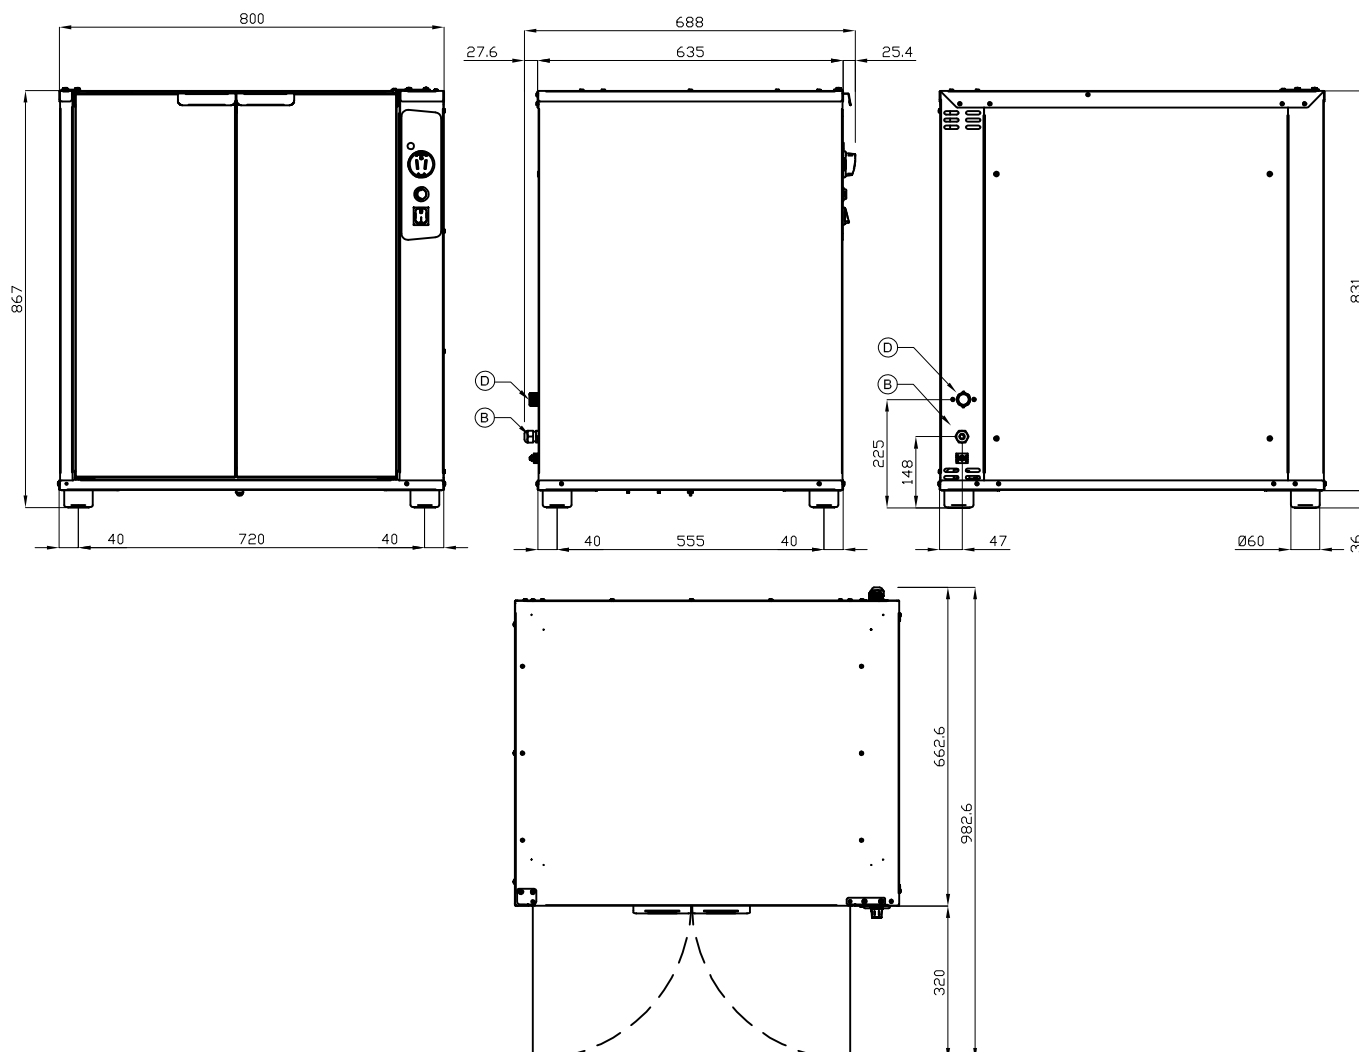

CLEL004-UAE

EASY LOTUS OVENS

OVENS ACCESSORIES "EASY"

Static prover 60°C with humidifier button, 8 levels pitch 75mm, for oven EL004

ITALIAN CULINARY ART

The pictures are purely representative. The manufacturer reserves the right to modify the technical data and models without previous notice.

CLEL004-UAE

EASY LOTUS OVENS

OVENS ACCESSORIES "EASY"

A	Data plate		B	Electrical connection	
D	Cold water connection	ISO 7-1 3/4" M			

MODEL: CLEL004-UAE
 DIMENSIONS: cm. 80x 69x 87h
 ELECTRIC POWER: 2,6 kW
 VOLTAGE: 230V~
 FREQUENCY: 50/60 Hz